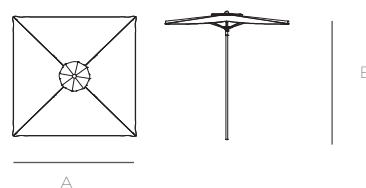

Dimensiones · Measures