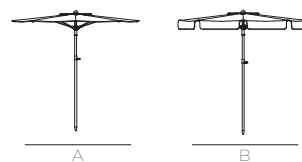

Dimensiones · Measures

A 200 cm B 200 cm