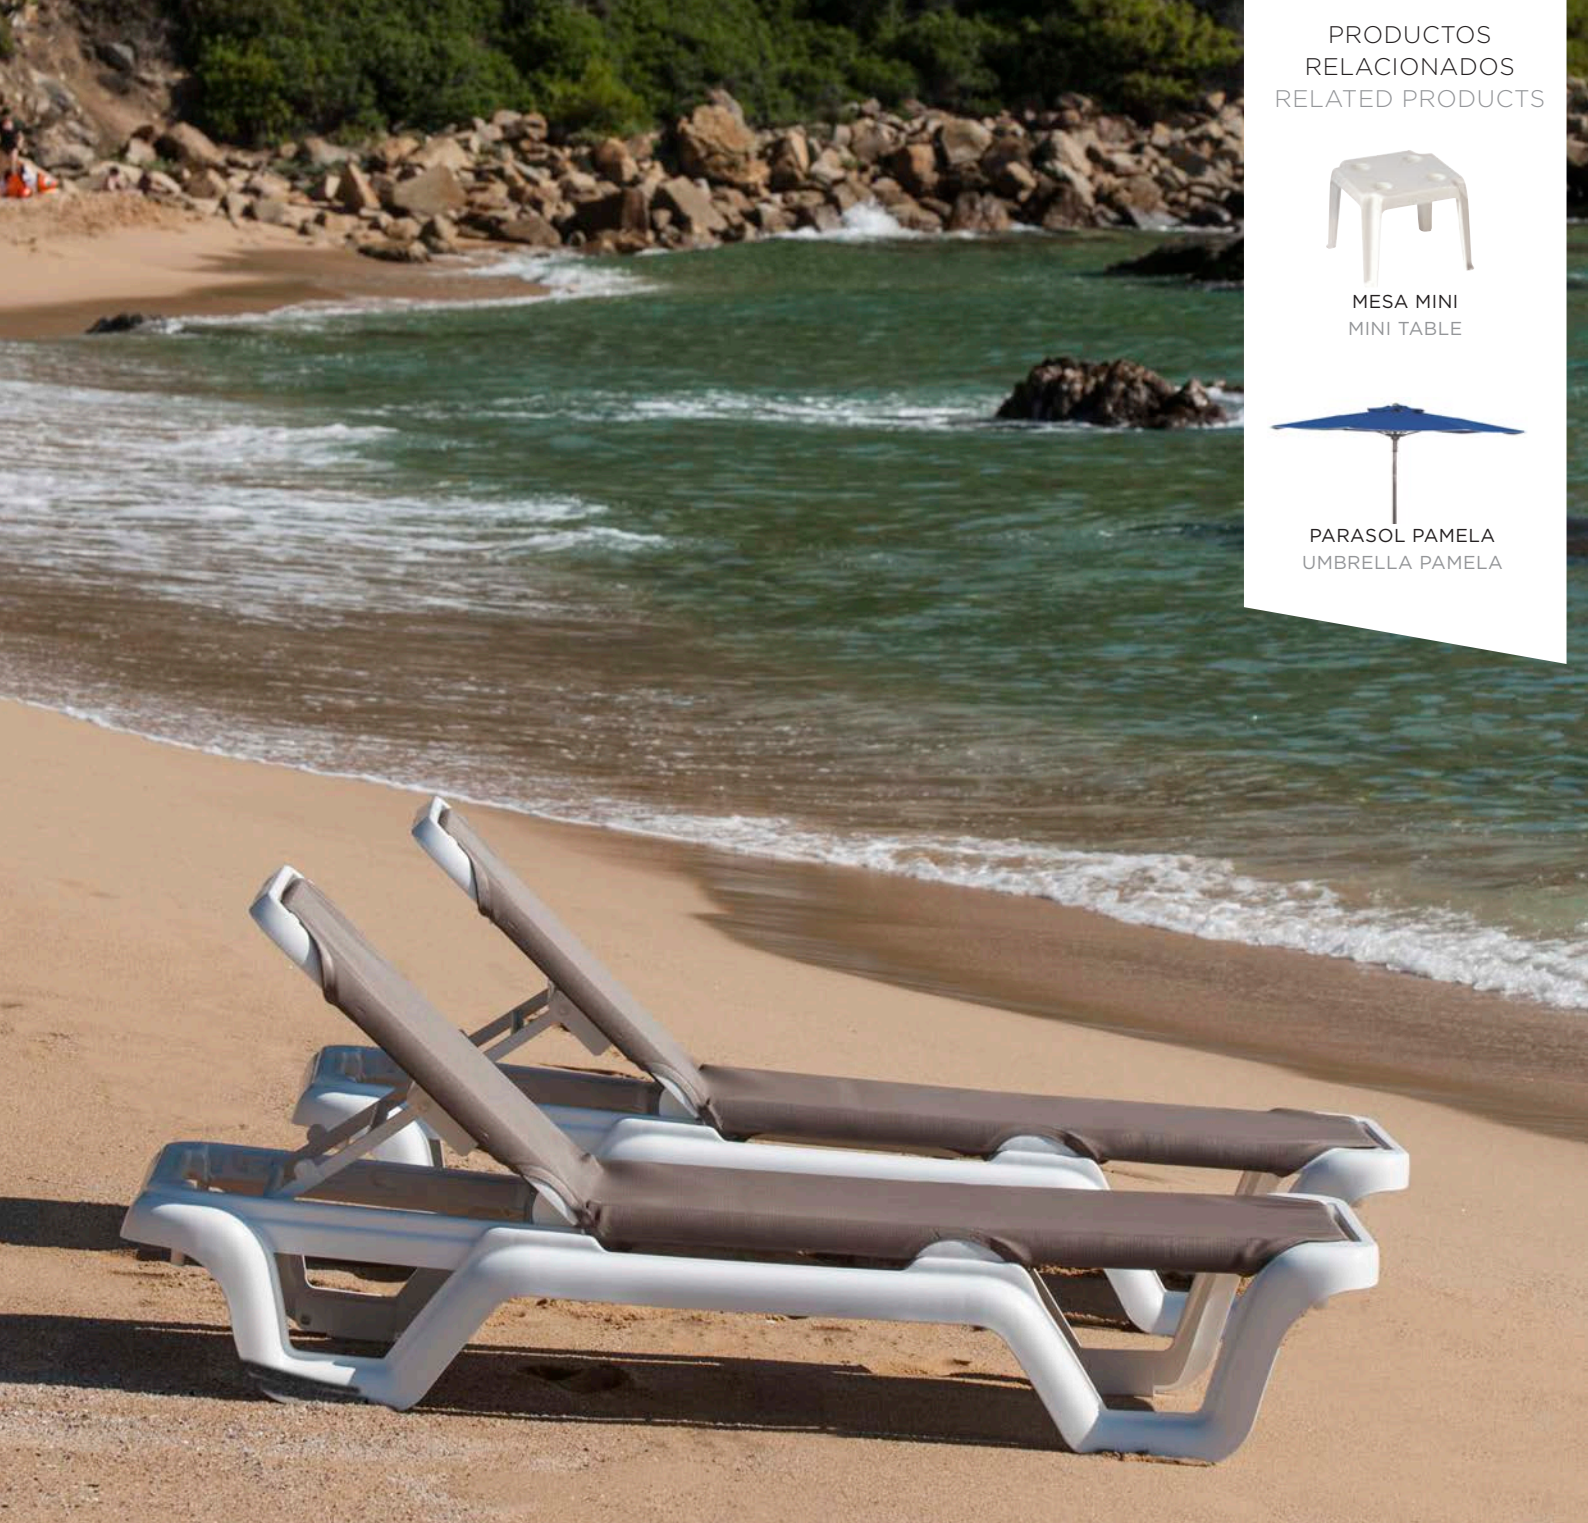

PRODUCTOS
RELACIONADOS
RELATED PRODUCTS