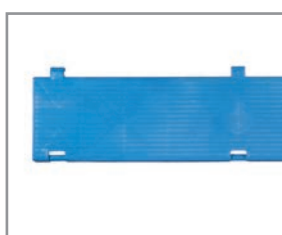

Sistema de anclaje
Anchoring system