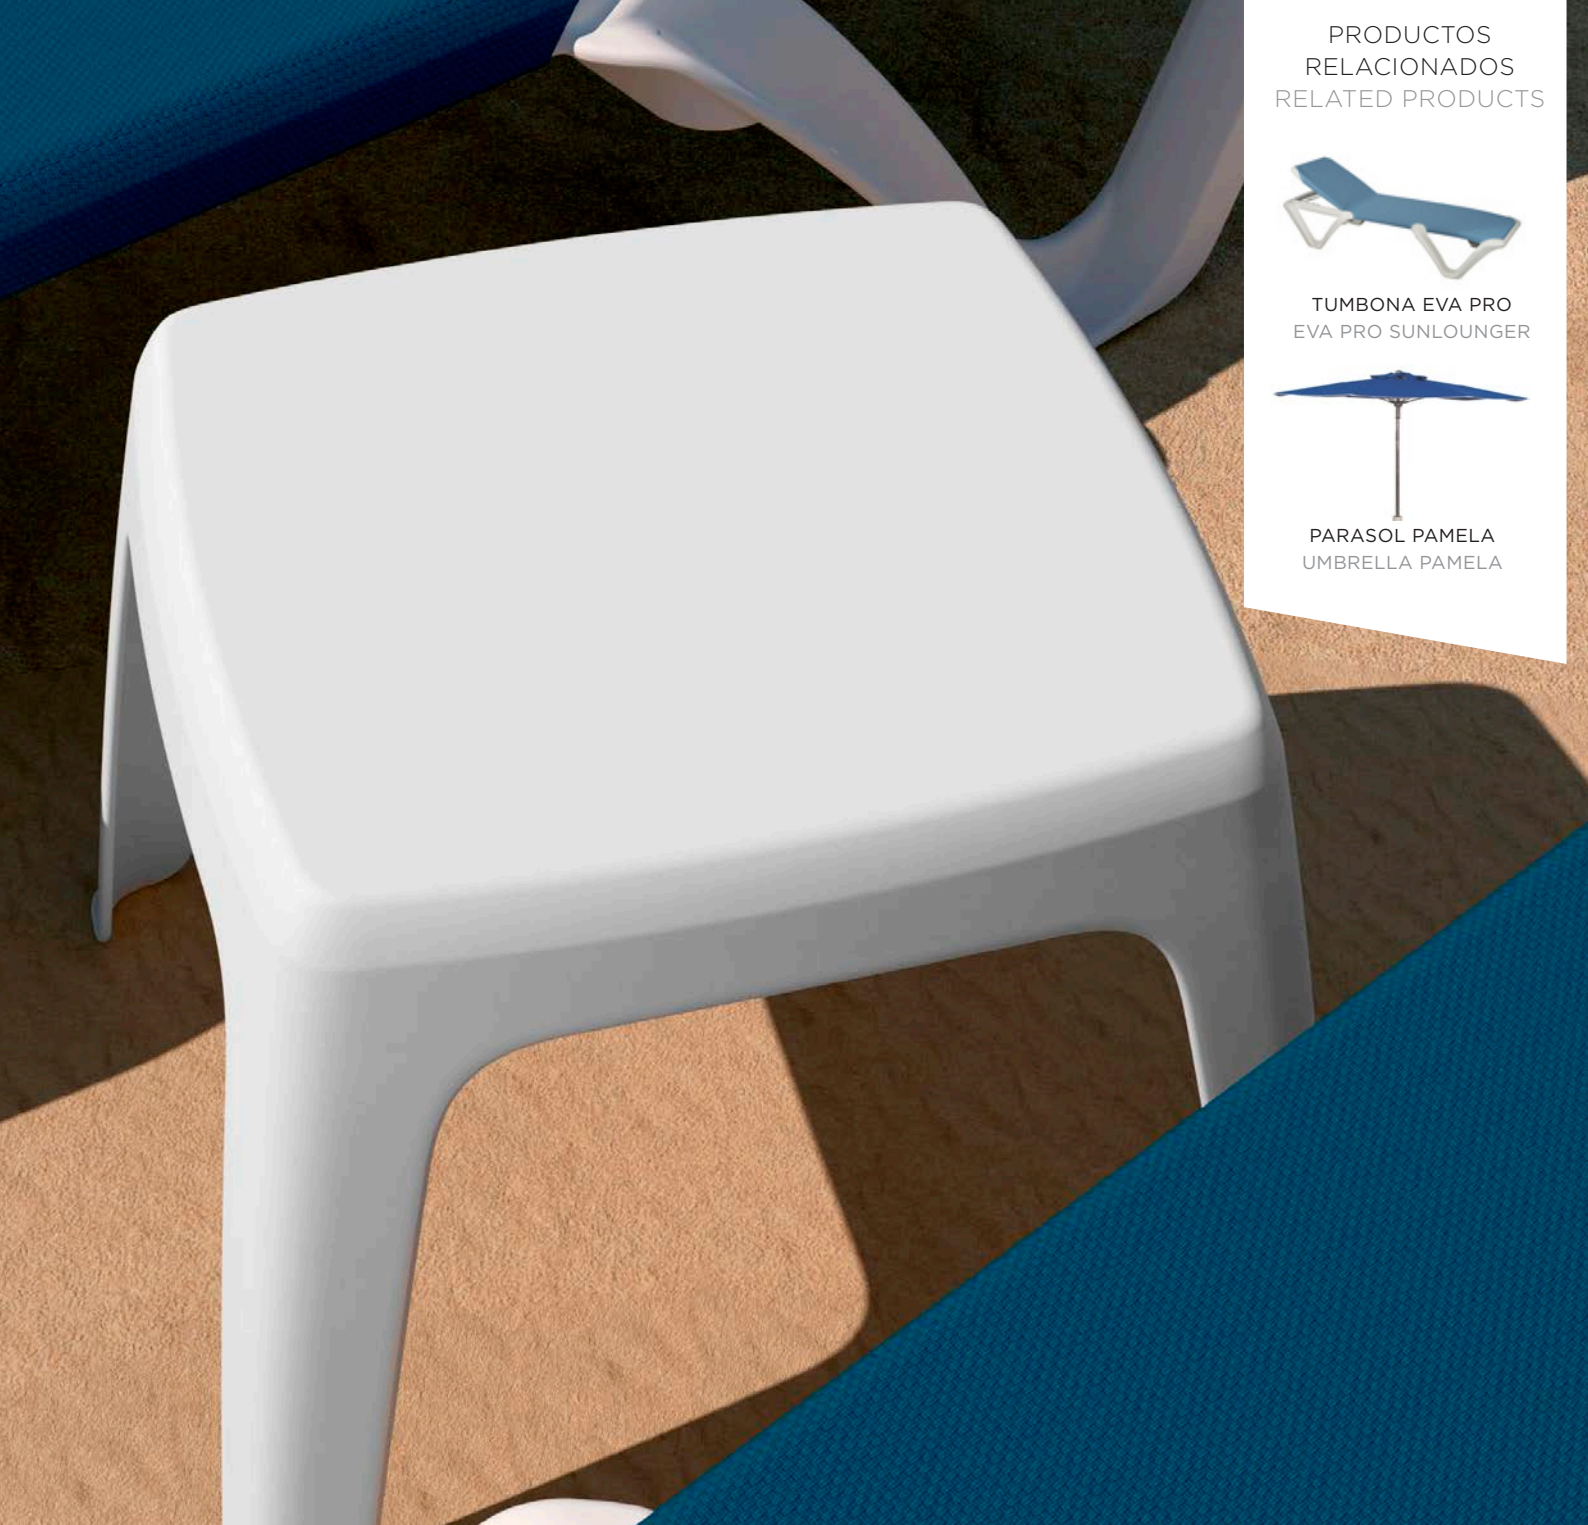

PRODUCTOS
RELACIONADOS
RELATED PRODUCTS

TUMBONA EVA PRO
EVA PRO SUNLOUNGER

PARASOL PAMELA
UMBRELLA PAMELA

Chasis · Frame

Resina mate · Resin mate

Básicos · Basic

Natural · Natural

Blanco
White

Arena
Sand

Prestige · Prestige

Tórtora
Tortora

Gris Oscuro
Dark Grey

Bronce
Bronze