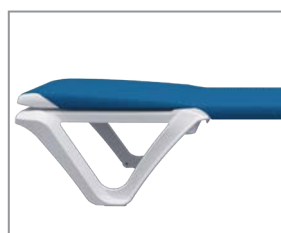

Posición Horizontal
Horizontal Position