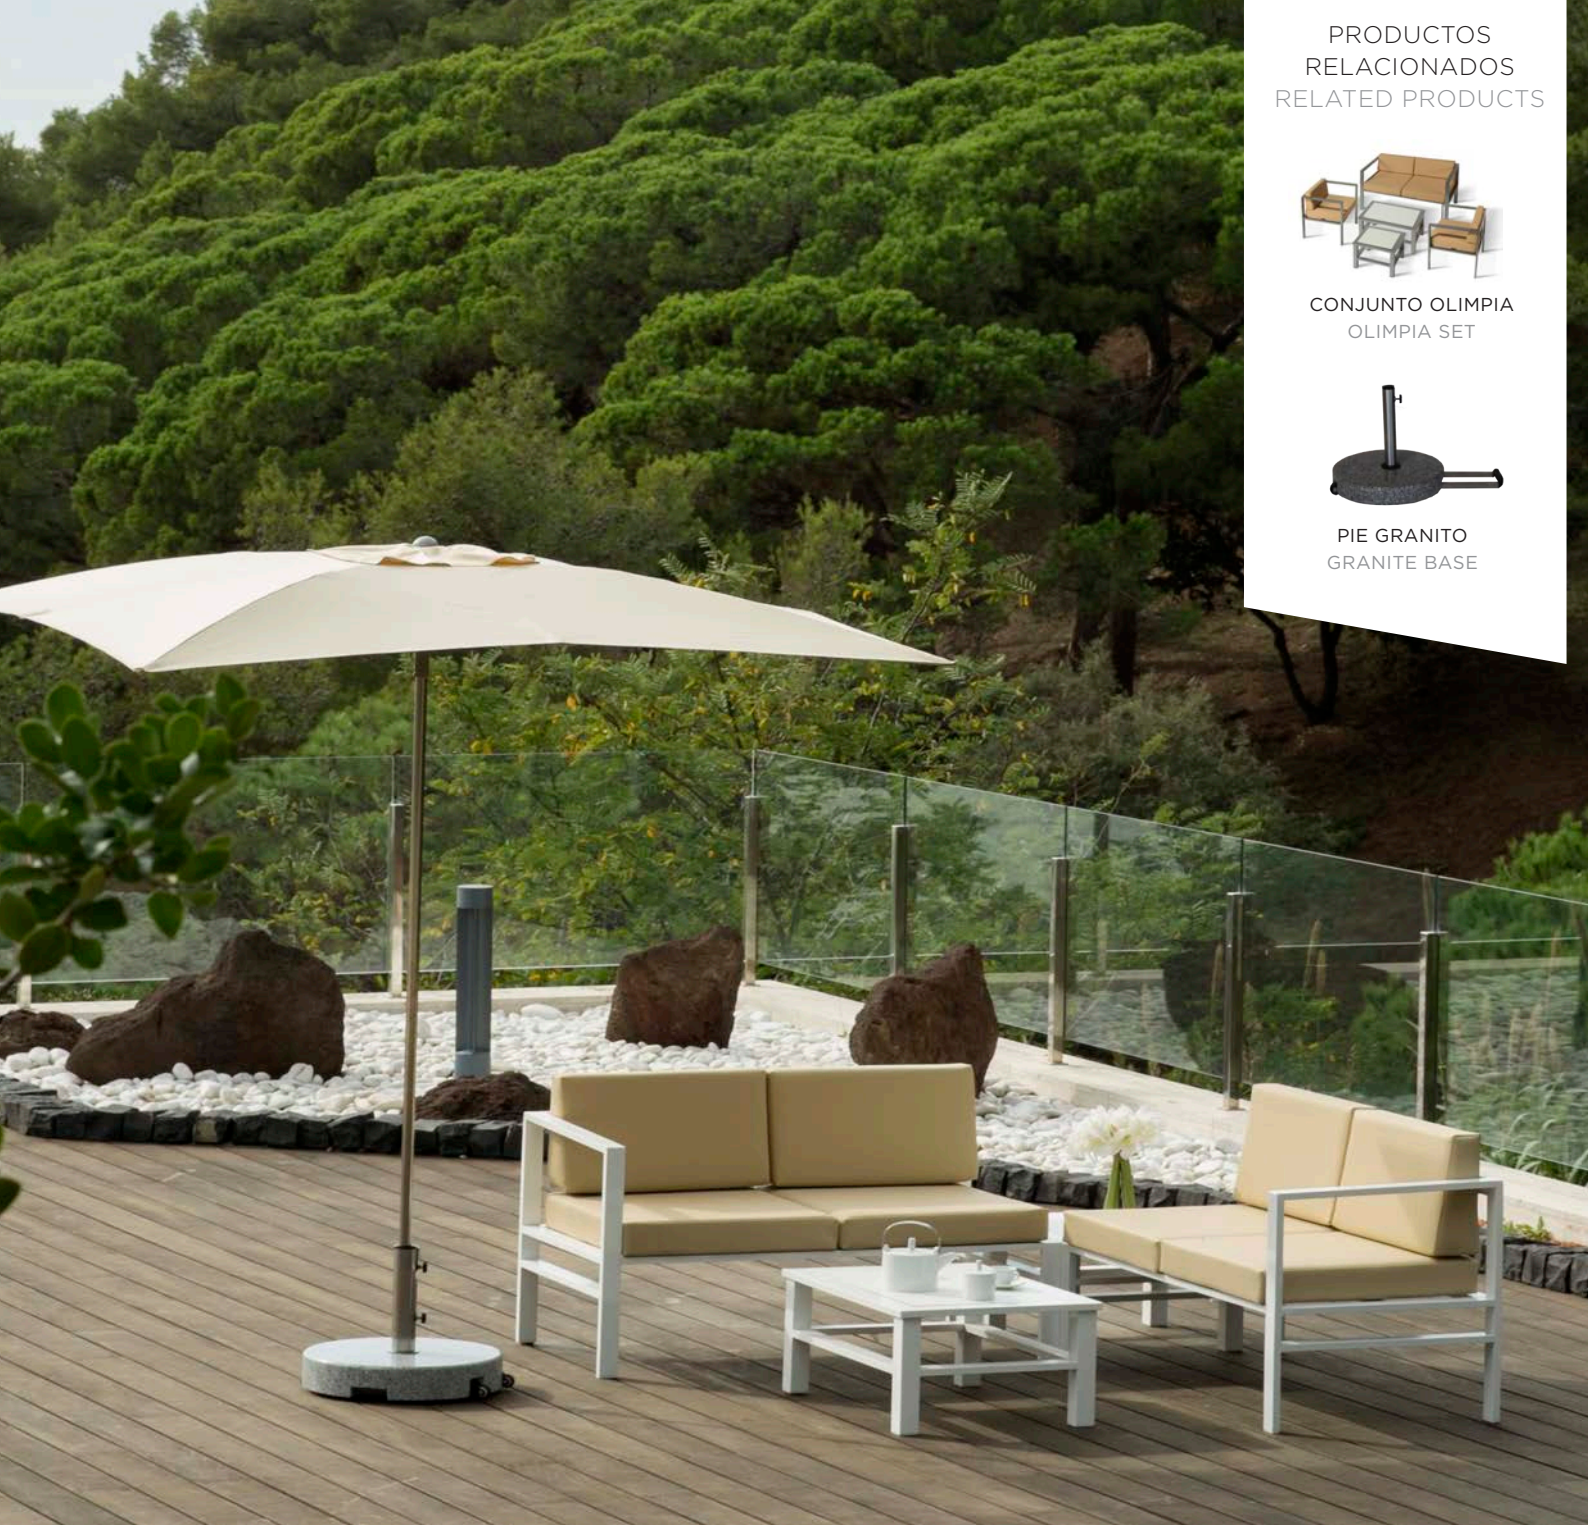

PRODUCTOS
RELACIONADOS
RELATED PRODUCTS

Tejidos · Fabric

Acrílico · Acrylic

96/01

96/02

96/04

96/07

96/08

96/18

96/28

96/30

96/32

96/40

96/42