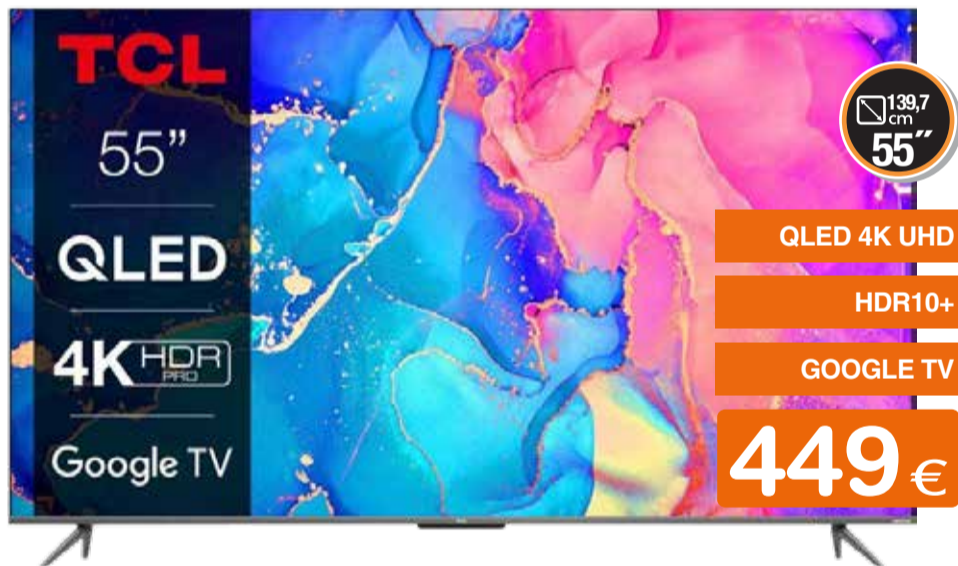

SAMSUNG QE55Q60B

LG 55UQ91006LA

TCL 55C631

PHILIPS 43PUS8007