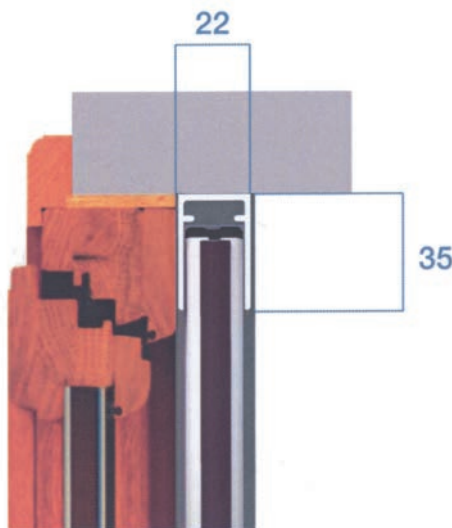

PLISADA 22

PLISSÉ 22 PUERTA €														
ALTO HOJA mm	ANCHO HOJA SIMPLE							ANCHO HOJA DOBLE						
	0,800	0,900	1,000	1,100	1,200	1,300	1,400	1,600	1,800	2,000	2,200	2,400	2,600	2,800
1,900	147,78	152,33	161,33	162,96	168,30	172,81	178,15	295,56	304,67	322,67	325,93	336,59	345,63	356,30
2,000	150,85	155,41	160,70	166,04	171,33	175,89	181,22	301,70	310,81	321,41	332,07	342,67	351,78	362,44
2,100	153,89	158,44	163,78	169,11	174,41	178,96	184,30	307,78	316,89	327,56	338,22	348,81	357,93	368,59
2,200	156,96	161,52	166,85	172,15	177,48	182,04	187,33	313,93	323,04	333,70	344,30	354,96	364,07	374,67
2,300	160,04	164,59	168,81	175,22	180,56	185,11	190,41	320,07	329,19	337,63	350,44	361,11	370,22	380,81
2,400	163,11	167,67	172,96	178,30	183,63	188,15	193,48	326,22	335,33	345,93	356,59	367,26	376,30	386,96
2,500	190,93	197,70	205,78	213,85	221,89	228,70	236,74	381,85	395,41	411,56	427,70	443,78	457,41	473,48
2,600	194,04	200,85	208,89	216,96	225,04	231,81	239,89	388,07	401,70	417,78	433,93	450,07	463,63	479,78

cotas en mm

ACABADOS:

- BLANCO: Tarifa
- ANODIZADOS Y ESTÁNDAR: + 4 %
- NO ESTÁNDAR: + 15 %
- ESPECIALES (RAL, Futura, Adapta): Consúltenos
- MADERA: + 60 %
- FOLIADOS: + 100 %

ACCESORIOS:

VARILLA DE ACCIÓN: + 13 €/pz.

ACABADOS ESTÁNDAR Y ANODIZADOS	ACABADOS ESTÁNDAR Y ANODIZADOS							NO ESTÁNDAR	NO ESTÁNDAR					MADERA	MADERA					
	V. ABETO 3009	GRIS IRON 7011	GRIS 7016	GRIS LIGHT 7035	MARRON 8007	VINO ROJO 3005	AZUL 5010		VERDE M. 6005	N. BRILLO 9005	G. SEVALES 7004	GRIS BEIGE 7006	G. SOMBRA 7022		GRIS ÁGATA 7038	M. ARCILLA 8003	PINO	NOGAL	SAPÉLLO	S. CAOBA
									B. PARDO 1011	ROJO VIVO 3000	A. ACERO 5011	V. LIMA 6018	V. PARDO 6022