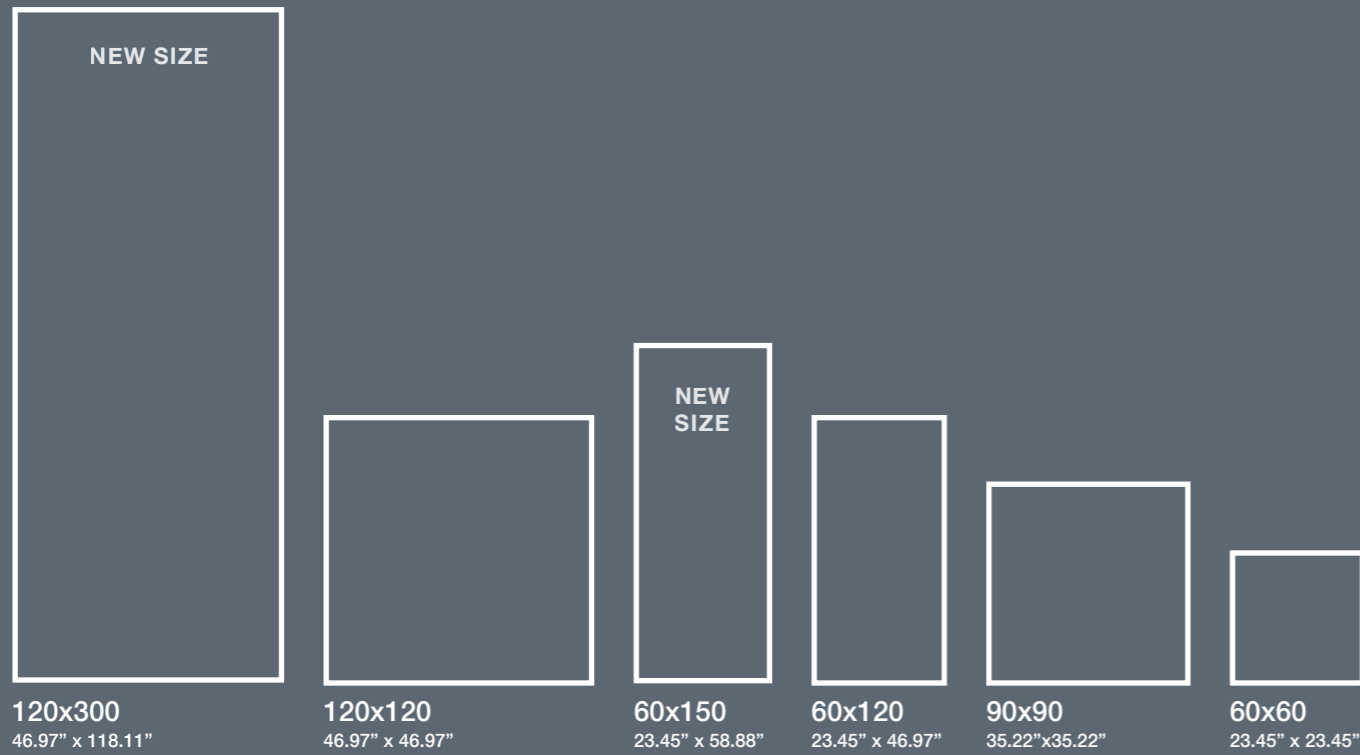

Floor & walls

Polished 6 mm

Natural & Polished 7 mm