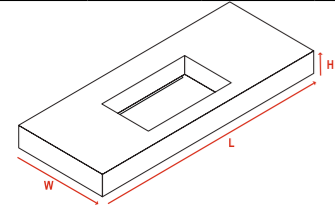

SIMPLE (one side drain) L 80/120/180 x W 45 x H 12 cm

	L-80	L-120	L-180
Natural	G-2978	G-2978	G-2982
Polished	G-2984	G-2984	G-2988