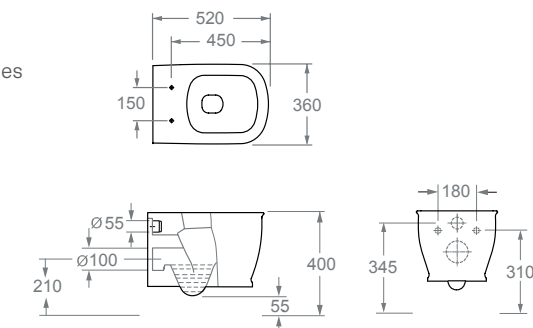

4546 LAGOS

Inodoro suspendido * Rimless
Antibacteriano
Asiento y tapa de duroplast con bisagras extraíbles
Tapa fina
Sistema soft close

Wall-hung toilet
Antibacterial
Duroplast removable seat and cover
Slim seat cover
Soft close system

△ 24kg/ud / 0398_95