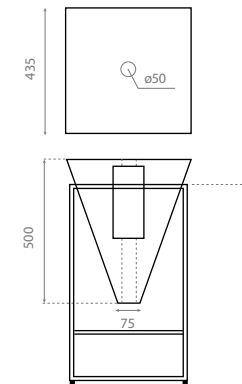

Pedestal cónico cuadrado Acacia y
estructura de acero /
Acacia square conical pedestal
with stainless steel support

REF **8213**
450 x 450 x 780mm

1355_75