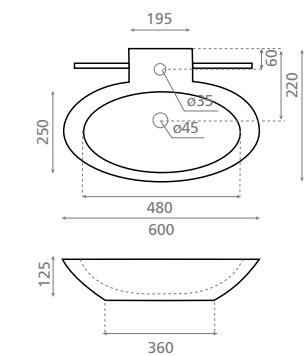

4010 TT2

Lavabo suspendido con toallero
Con rebosadero

Wall-mounted washbasin with
towel rail
With overflow

△ 12kg/ud / 0186_95