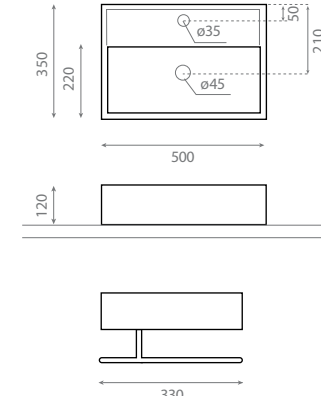

Topcounter / Wall-hung washbasin
Without overflow
Towel rail fixing possibility on both
sides

△ 12kg/ud / 0158_95 / 0021_85

0017C ISLA

Lavabo sobre encimera
Sin rebosadero

Topcounter washbasin
Without overflow