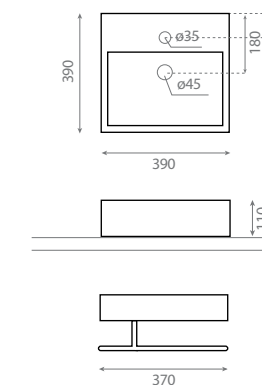

0017D GOMERA
17D/T TOALLERO - TOWEL RAIL

**Lavabo sobre encimera /
suspendido**
Con rebosadero
Posibilidad de acoplar toallero a
ambos lados

Topcounter / Wall-hung washbasin
With overflow
Towel rail fixing possibility on both
sides

△ 11kg/ud / 0118_95 / 0021_85