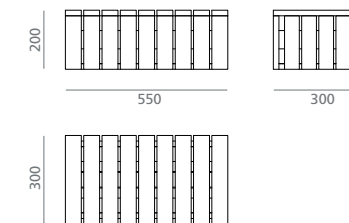

Contenedor
Storage container

Acabados / Finishes
NT - Natural / Natural

REF **8112**
550 x 300 x 200mm

0389_85