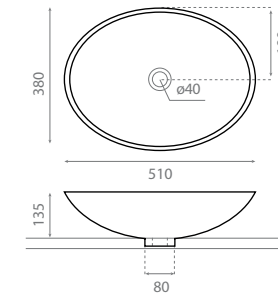

8304 ALTEA

Lavabo sobre encimera
Sin rebosadero
Aluminio rústico

Topcounter washbasin
Without overflow
Rustic aluminium

△ 3,5kg/ud / 0289_85