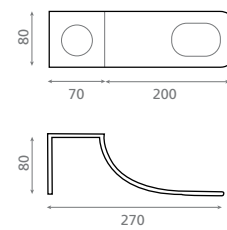

**Soporte de acero curvo 6mm /
6mm curved stainless steel
support**

REF 00115
80 x 270 x 80mm

0168_00