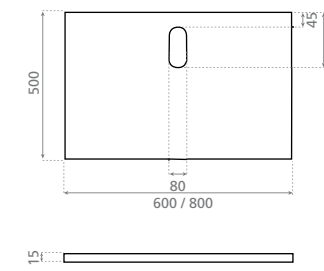

Encimera para soportes de acero / Top to combine with stainless steel supports

Acabados / Finishes
AZ - Azul / Blue
NA - Naranja / Orange
VE - Verde / Green

REF 0315
600 x 500 x 15mm
Compatible con soportes Ref. 00109 / Compatible with supports Ref. 00109

△ 3kg/ud / 0153_95

REF 0316
800 x 500 x 15mm
Compatible con soportes Ref. 00110 / Compatible with supports Ref. 00110

△ 4kg/ud / 0163_95