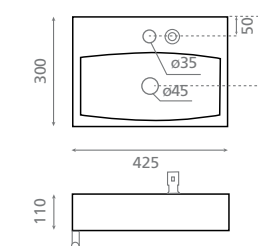

4908/D RHIN/D

Lavabo suspendido
Lavabo con toallero y dosificador
Posibilidad de acoplar toallero a ambos lados
Sin rebosadero

Wall-hung washbasin
Washbasin with towel rail and dispenser bottle
Towel rail fixing possibility on both sides
Without overflow

△ 8,5kg/ud / 0148_95