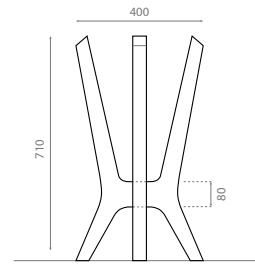

Pedestal de madera /
Wooden pedestal

REF **8223**
400 x 710mm
Compatible con lavabo Pedraza
Valid for Pedraza washbasin

0595_00

REF **8224**
400 x 710mm
Compatible con lavabo Florencia B
Valid for washbasin Florencia B

0595_00

REF **8225**
570 x 710mm
Compatible con lavabo Genova B
Valid for washbasin Genova B

0685_00

REF **8226**
370 x 750mm
Compatible con lavabo Mogro
Valid for Mogro washbasin

0595_00