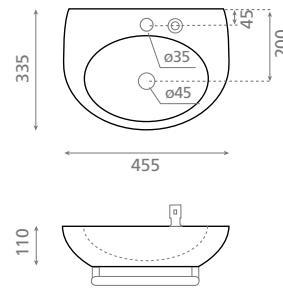

4910/D ALHAMBRA/D

Lavabo suspendido
Lavabo con toallero y dosificador
Sin rebosadero

Wall-hung washbasin
Washbasin with towel rail and
dispenser bottle
Without overflow

△ 9,5kg/ud / 0156_85