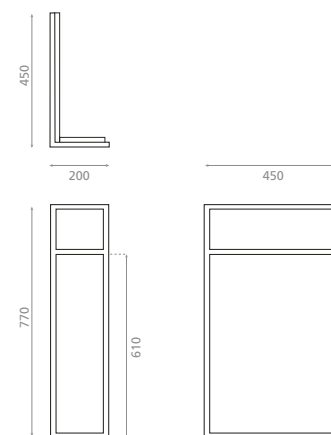

Soportes Acero inoxidable /
Stainless steel support set

REF **8233**
440 x 250 x 470mm
Negro / Black

0336_00

Soporte medio arco
2 piezas
Permite colocación en ambos
sentidos

Half arch support
2 pcs
Valid for fixing on both sides

REF **H2008**
380 x 200 x 40mm

0096_00