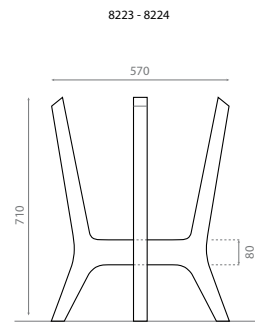

Pedestal de madera /
Wooden pedestal

REF **8223**
400 x 710mm
Compatible con lavabo Pedraza
Valid for Pedraza washbasin

0595_00

REF **8224**
400 x 710mm
Compatible con lavabo Florencia B
Valid for washbasin Florencia B

0595_00

REF **8225**
570 x 710mm
Compatible con lavabo Genova B
Valid for washbasin Genova B

0685_00

REF **8226**
370 x 750mm
Compatible con lavabo Mogro
Valid for Mogro washbasin

0595_00