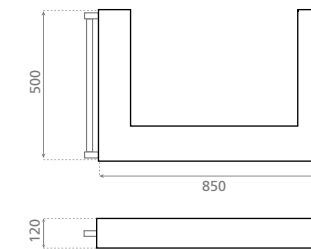

REF 0208

850 x 500 x 120mm

△ 10kg/ud / 0398_85