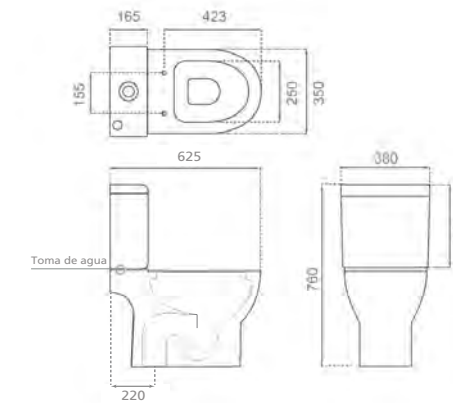

4542/UF OTTAWA

Inodoro con tanque
Antibacteriano
Taza de salida vertical
Juego de mecanismo doble descarga
Asiento y tapa de duroplast con bisagras extraíbles
Tapa fina
Sistema soft close

Floor toilet with tank
Antibacterial
WC pan vertical outlet
Dual-flush cistern fittings
Duroplast removable seat and cover
Slim seat cover
Soft close system

△ 39kg/ud / 0339_85