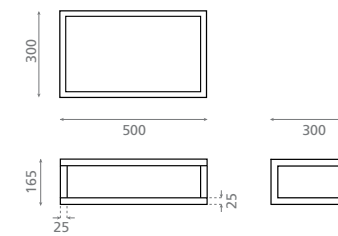

Soporte toallero de acero
Compatible con lavabo Ref. 0522 y
Ref. 0312 TOP

Stainless steel support towel rail
Valid for Ref. 0522 and
Ref. 0312 TOP washbasins

REF 3012 SUP
500 x 300 x 165mm

0069_00