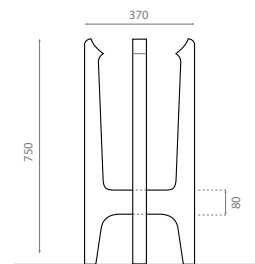

Pedestal de madera /
Wooden pedestal

REF **8223**
400 x 710mm
Compatible con lavabo Pedraza
Valid for Pedraza washbasin

0595_00

REF **8224**
400 x 710mm
Compatible con lavabo Florencia B
Valid for washbasin Florencia B

0595_00

REF **8225**
570 x 710mm
Compatible con lavabo Genova B
Valid for washbasin Genova B

0685_00

REF **8226**
370 x 750mm
Compatible con lavabo Mogro
Valid for Mogro washbasin

0595_00