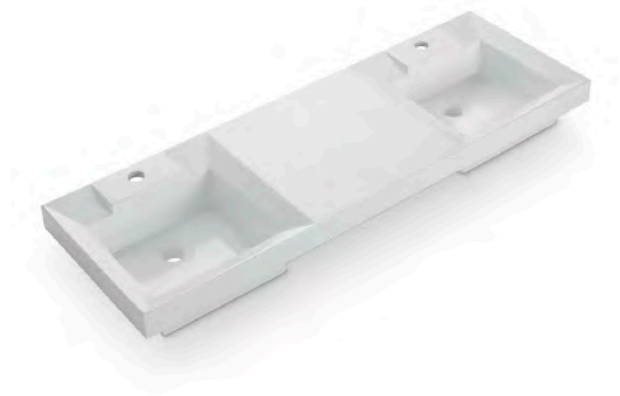

0579 DUET

Lavabo sobremueble / encastre
Sin rebosadero

Furniture / vanity washbasin
Without overflow

△ 22kg/ud / 0523_85