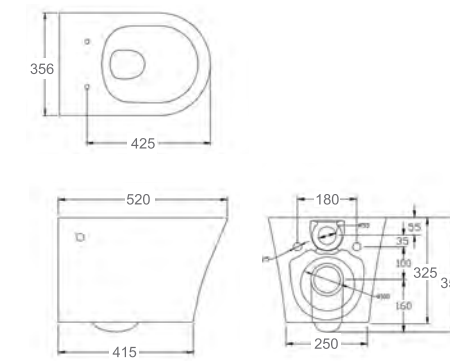

4551 SINTRA

Inodoro suspendido * Rimless
Antibacteriano
Asiento y tapa duroplast con bisagras extraibles
Tapa fina
Sistema soft close

Wall-hung toilet
Antibacterial
Duroplast removable seat and cover
Slim seat cover
Soft close system

△ 28kg/ud / 0249_85