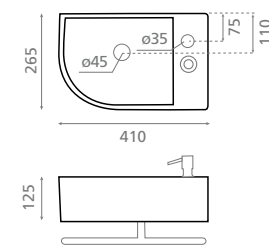

4911/D PATERNA/D

Lavabo suspendido
Lavabo con toallero y dosificador
Lavabo con rebosadero

Wall-hung washbasin
Washbasin with towel rail and
dispenser bottle
With overflow

△ 9,5kg/ud / 0158_95