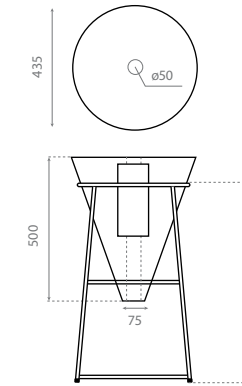

Pedestal cónico redondo Acacia y
estructura de acero /
Acacia round conical pedestal with
stainless steel support

REF **8212**
450 x 450 x 780mm

1355_75