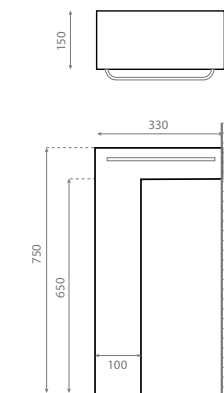

Mixer holder
Valid for pedestal ref. 8223

REF **8227**
240 x 135 x 40mm

0195_00

Pedestal blanco con toallero /
White pedestal with towel rail

REF **10050**
150 x 330 x 750mm

0198_95

Mueble con lavabo Miami Ref. 3005 /
Cabinet with Miami washbasin Ref. 3005