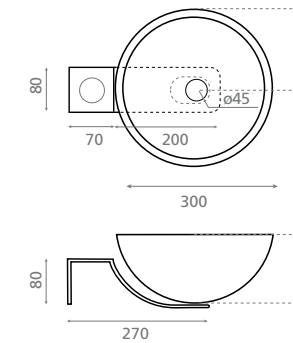

00115/4013 MOON SET

Incluye

Soporte Ref. 00115
80 x 270 x 80mm
Lavabo de porcelana Moon
Ref. 4013
300 x 105mm

Includes

Support Ref. 00115
80 x 270 x 80mm
Moon porcelain washbasin
Ref. 4013
300 x 105mm

SET

370 x 300 x 105mm

0199_95