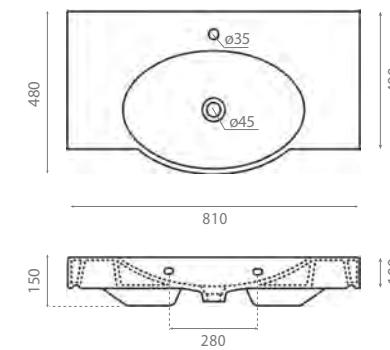

4094 COPENHAGUE 80

Lavabo suspendido
Sin rebosadero

Wall-hung washbasin
Without overflow

△ 20kg/ud / 0329_85