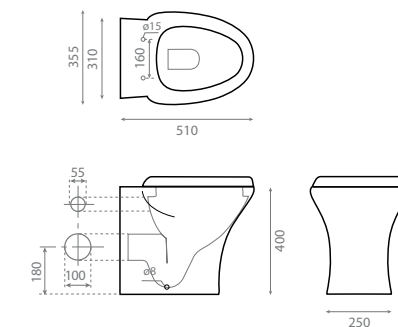

Back to wall toilet

WC pan horizontal outlet
Antibacterial
Removable seat and cover
Soft close system

△ 23kg/ud / 0219_85

4511R NEW RONDA

Inodoro con tanque * Rimless

Taza de salida dual
Antibacteriano
Juego de mecanismo doble descarga
Asiento y tapa duroplast con bisagras extraíbles
Tapa fina
Sistema soft close

Floor toilet with tank

WC pan dual outlet
Antibacterial
Dual-flush cistern fittings
Duroplast removable seat and cover
Slim seat cover
Soft close system

△ 45kg/ud / 0468_95