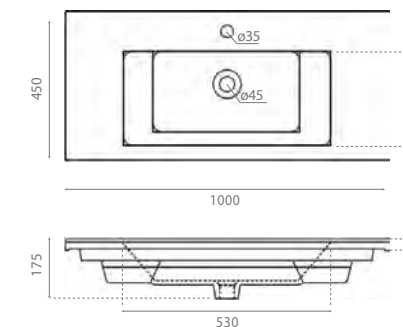

4101 RIGA 100

Lavabo suspendido
Con rebosadero
Wall-hung washbasin
With overflow

△ 25kg/ud / 0279_85