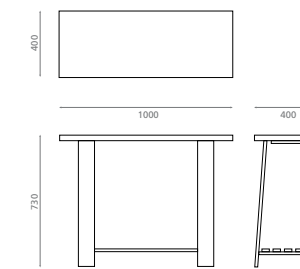

Mueble encimera / Cabinet

Acabados / Finishes

Estructura / Structure:
NT - Natural / Natural

Encimeras / Tops:
BL - Blanca / White
GM - Gris / Grey
NM - Negro / Black

REF **8111**
1000 x 400 x 730mm

0398_95