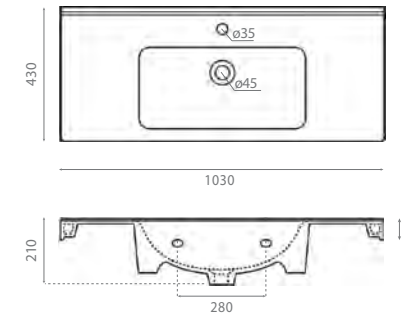

4099 PRAGA 100

Lavabo suspendido
Con rebosadero
Wall-hung washbasin
With overflow

△ 26kg/ud / 0319_85