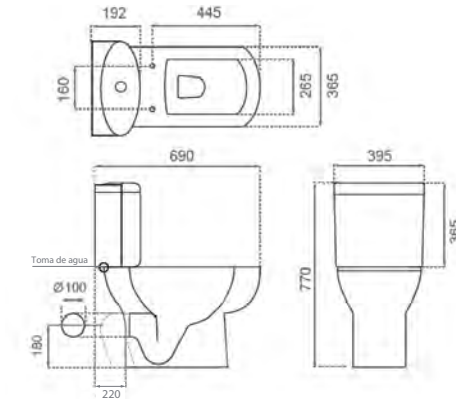

Floor toilet with tank

WC pan dual outlet

Antibacterial

Dual-flush cistern fittings

Duroplast removable seat and cover

Soft close system

△ 38kg/ud / 0339_85