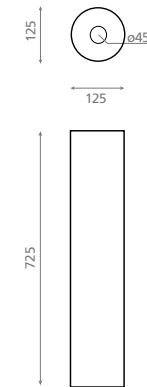

Pedestal de acero / Stainless
steel pedestal

REF **00108**
125 x 195 x 725mm

0249_95