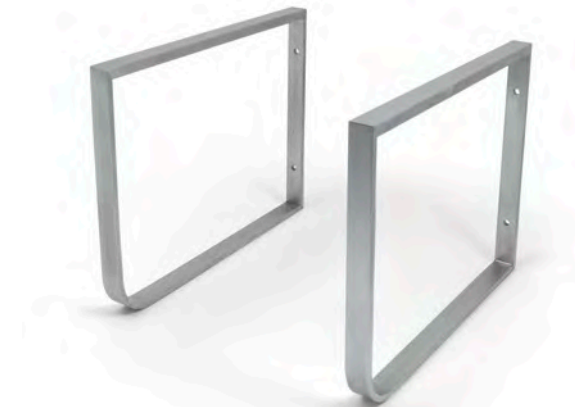

Stainless steel support matching
with shelf
2 pcs

REF **H2003**
420 x 30 x 345mm

0258_95

Soportes Acero inoxidable /
Stainless steel support set

REF **8232**
440 x 250 x 470mm
Acero / Stainless steel

0359_00