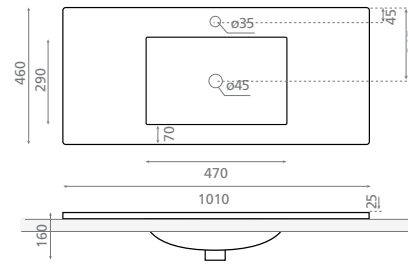

4012/100NEG
MONTEVIDEO NEGRO 100

Lavabo sobremueble
Con rebosadero
Acabado brillo

Furniture washbasin
With overflow
Black shiny finish

△ 21kg/ud / 0378_85