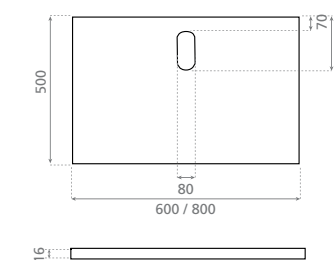

REF 0317

600 x 500 x 16mm

Compatible con soportes
Compatible with supports
Ref. 00100 - Ref. 00101 - Ref. 00109

△ 10kg/ud / 0119_95

REF 0318

800 x 500 x 16mm

Compatible con soportes
Compatible with supports
Ref. 00100 - Ref. 00101
Ref. 00110 - Ref. 00310

△ 11kg/ud / 0139_95