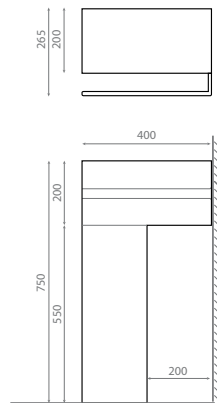

Pedestal de madera de teka con
toallero / Teak wood pedestal with
towel rail

REF **00331**
200 x 400 x 750mm

0436_00