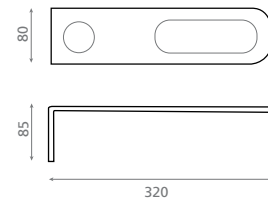

**Soporte de acero recto 6mm /
6mm straight stainless steel
support**

REF 00114
320 x 80 x 85mm

0159_00