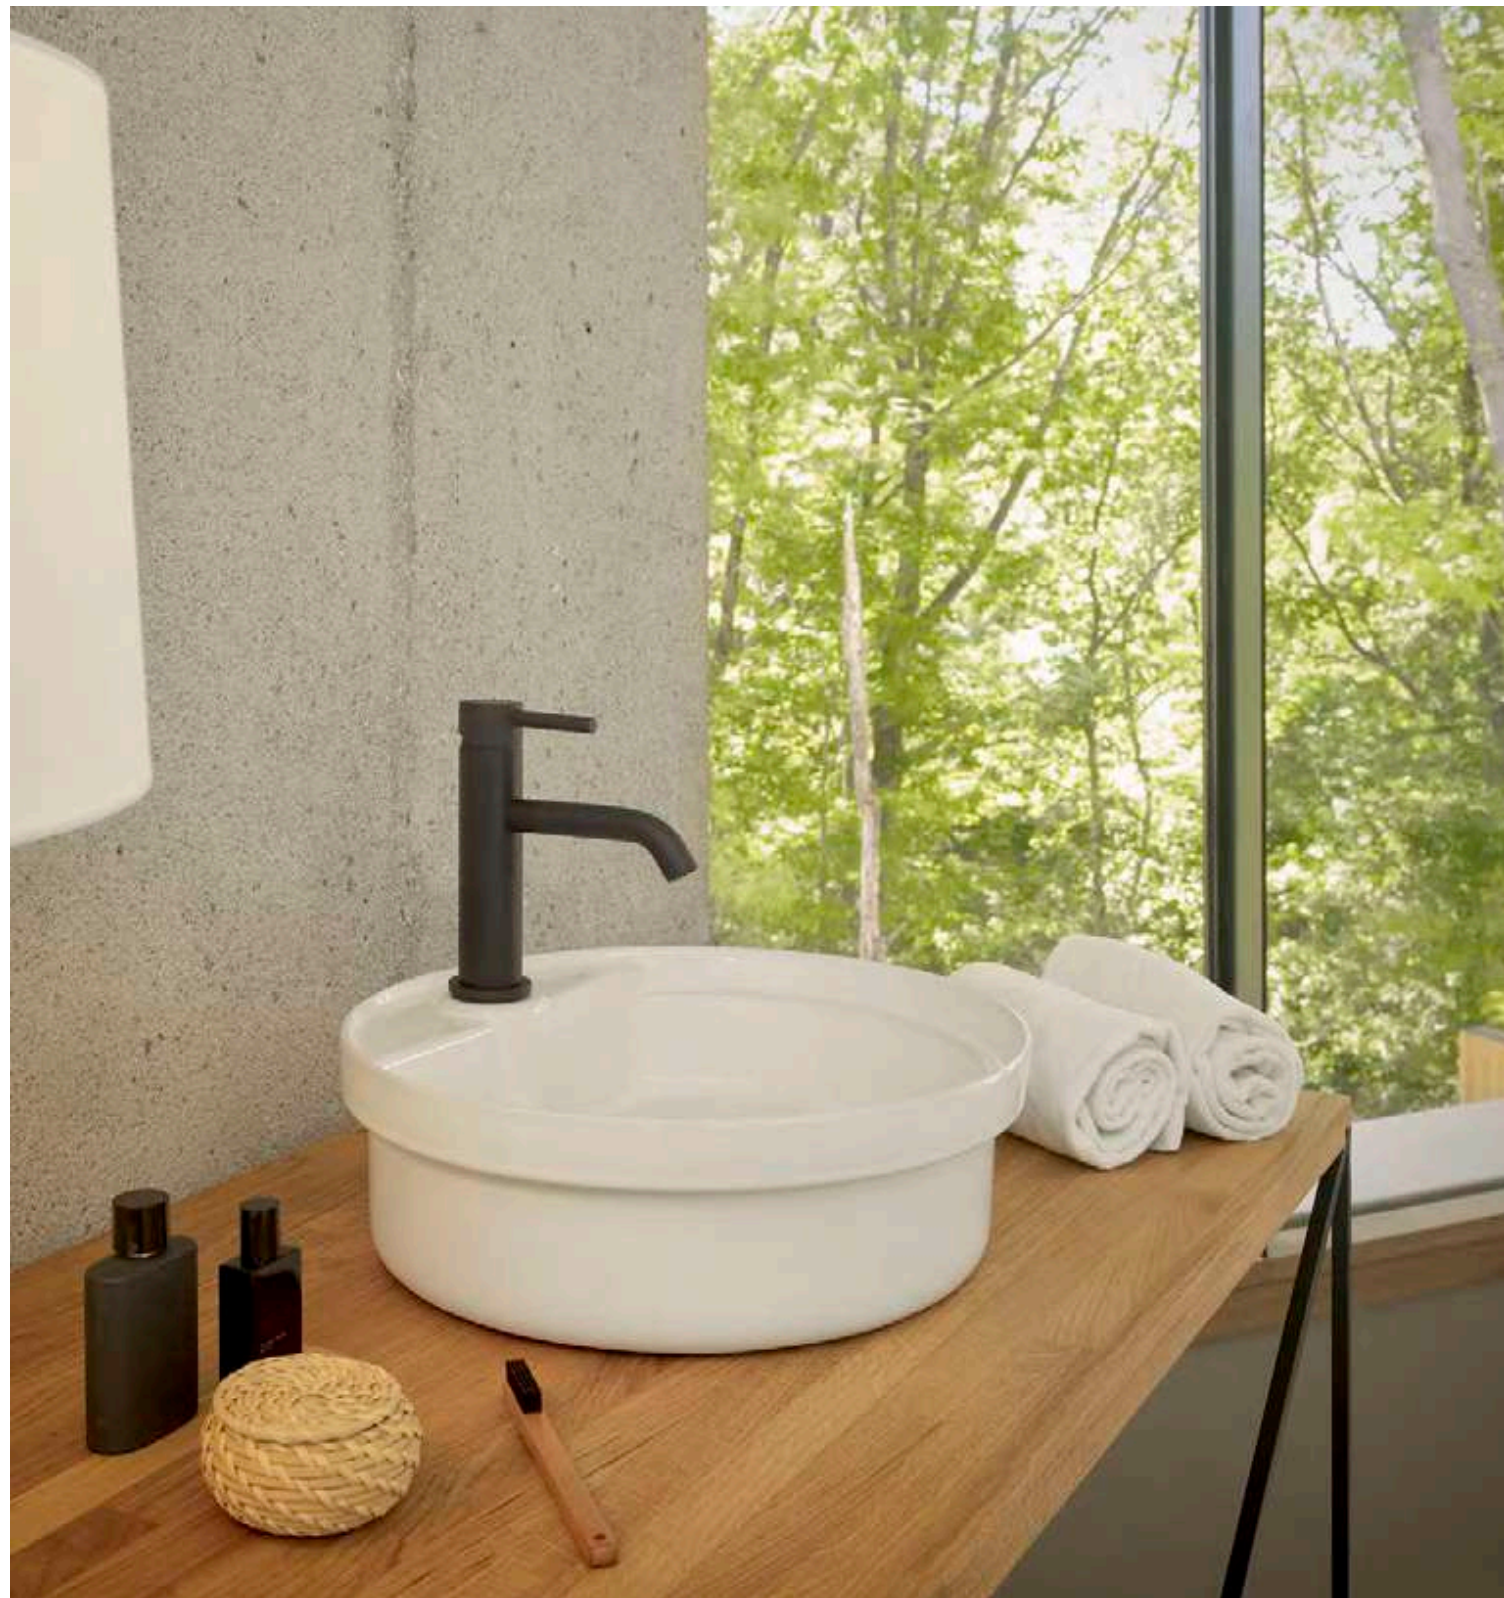

4084N New Lys