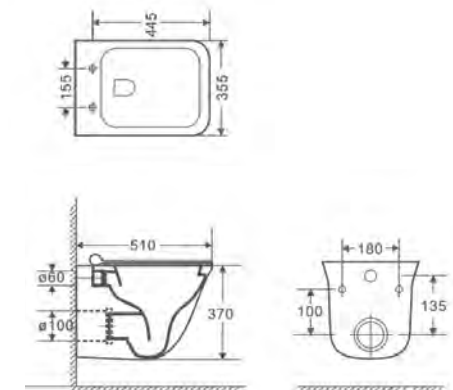

4556 PIAMONTE

Inodoro suspendido * Rimless
Antibacteriano
Asiento y tapa duroplast con bisagras extraíbles
Tapa fina
Sistema soft close

Wall-hung toilet
Antibacterial
Duroplast removable seat and cover
Slim seat cover
Soft close system

△ 26kg/ud / 0289_00