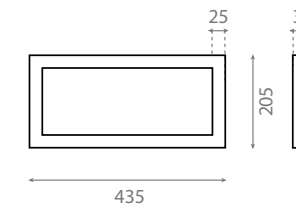

Soporte toallero de acero tubo
2 piezas
No puede llevar balda

Tube stainless steel support /
towel rail
2 pcs
No shelf possibility

REF **H2007**
435 x 205 x 38mm

0099_85