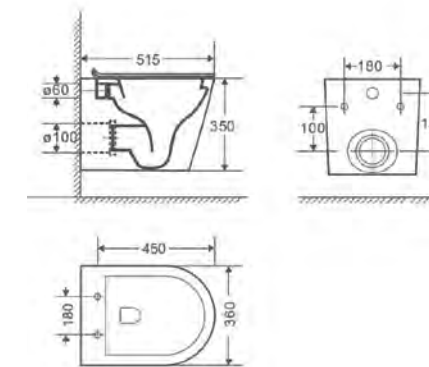

4555 Sidney

Wall-hung toilet

Antibacterial
Duroplast removable seat and cover
Slim seat cover
Soft close system

△ 26kg/ud / 0358_95