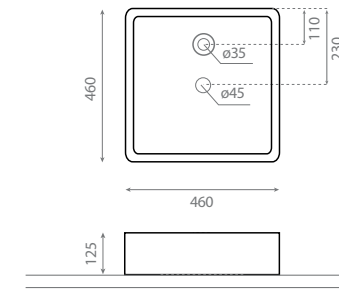

0017C ISLA

Lavabo sobre encimera
Sin rebosadero

Topcounter washbasin
Without overflow

△ 13,5kg/ud / 0156_95