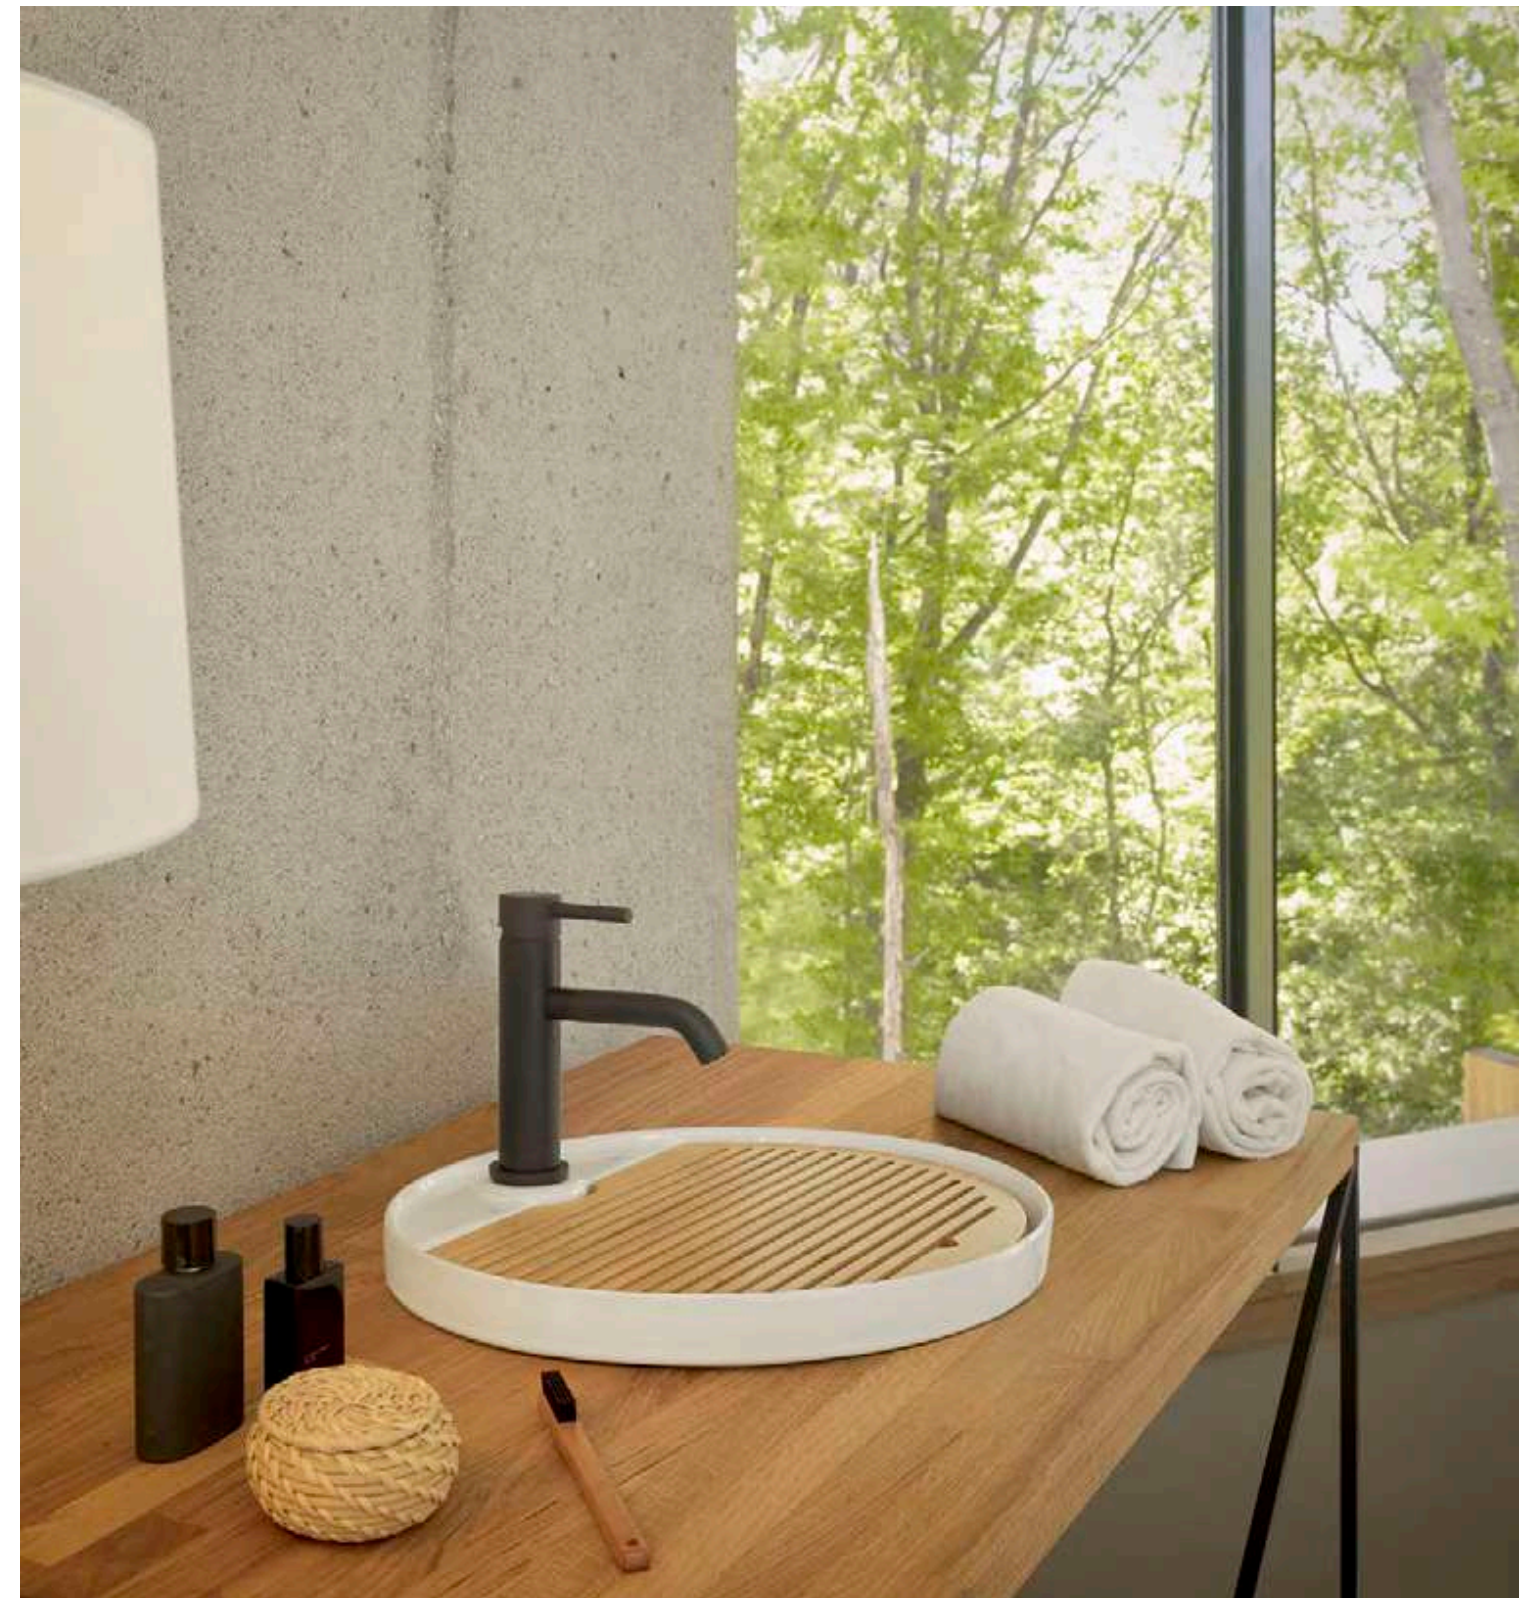

4062B/CRU New Nordic