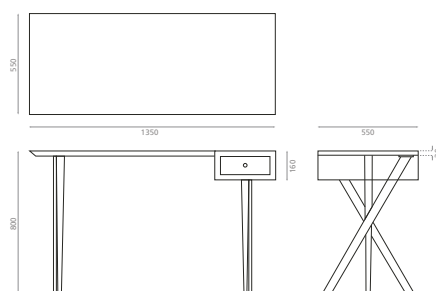

Secreter
Acacia wood furniture
Oak finish

REF **8237**
1350 x 550 x 800mm

0985_00

Secreter
Mueble de madera de acacia
Acabado wengue