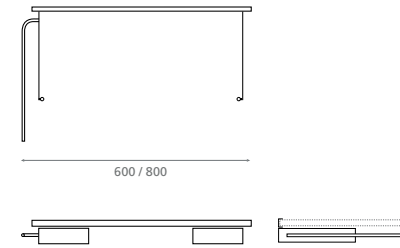

Soporte de pared de acero con toallero
Toallero incluido en el soporte

**Wall mounting stainless steel
supports with towel rail**
Towel rail included

REF 00109
600mm

0129_00

REF 00110
800mm

0141_00