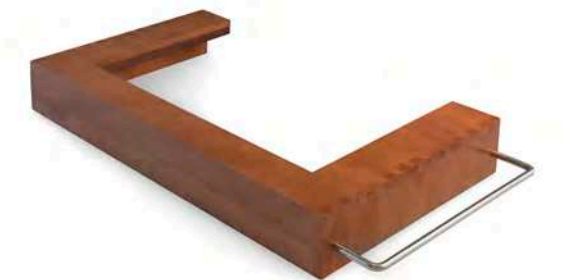

0210 SIFÓN

Sifón cuadrado /
Square basin trap

0089_95

Nº	Descripción	Medidas mm
1	1 1/4" Tubo / Tube	Ø 32 x 118
2	1/4" Tuerca de cromo / Brass nut	Ø 40
3	Tubo de plástico / Plastic tube	Ø 34 x 80
4	Cuerpo cuadrado / Square body	50 x 50 x 114
5/6	Aro redondo de goma / Rubber ring	Ø 32 x 2,5
7	Tuerca de cromo / Brass nut	Ø 30
8	Tubo recto / Straight tube	Ø 32 x 300

Embellecedores de silicona /
Silicone overflow cover

REF 0221

Verde / Green

REF 0222

Negro / Black

REF 0223

Rojo / Red

REF 0224

Amarillo / Yellow

REF 0226

Naranja / Orange

0002_95

Tornillería / Fixing bolts

REF T/0051

Para lavabos de bajoencastre
For fixing undercounter washbasins

0007_95

REF T/Pared

Para lavabos de pared
For wall fixing

0007_95

Encimera con toallero incluido /
Top with towel rail included

Acabados / Finishes:
WN - Wengué
CE - Cerezo / Cherry

REF 02P

600 x 500 x 120mm

△ 12kg/ud / 0269_85

REF 02G

800 x 500 x 120mm

△ 14kg/ud / 0297_85

Encimera para lavabo
Manchester

Soportes y toallero incluido

Top for Manchester
washbasin

Towel rail and supports included

Acabados / Finishes:
WN - Wengué
CE - Cerezo / Cherry

REF 0208

850 x 500 x 120mm

△ 10kg/ud / 0398_85

Encimera para soportes de acero /
Top to combine with stainless steel
supports

Acabados / Finishes:
CE - Cerezo / Cherry

REF 0317

600 x 500 x 16mm

Compatible con soportes
Compatible with supports
Ref. 00100 - Ref. 00101 - Ref. 00109

△ 10kg/ud / 0119_95

REF 0318

800 x 500 x 16mm

Compatible con soportes
Compatible with supports
Ref. 00100 - Ref. 00101
Ref. 00110 - Ref. 00310

△ 11kg/ud / 0139_95