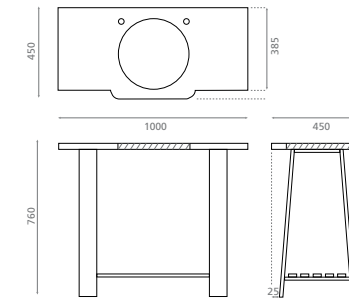

Mueble con lavabo Miami Ref. 3005 /
Cabinet with Miami washbasin Ref. 3005

Acabados / Finishes

Estructura / Structure:
NT - Natural / Natural

Encimeras / Tops:
BL - Blanca / White
GM - Gris / Grey
NM - Negro / Black

REF **8110**
1000 x 450 x 760mm

0598_95