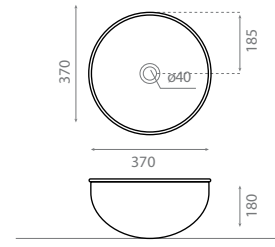

8301 MOGRO

Lavabo sobre encimera
Sin rebosadero
Acero esmaltado
Filo rosa

Topcounter washbasin
Without overflow
Enamelled stainless steel
Pink edge

△ 2,5kg/ud / 0189_00