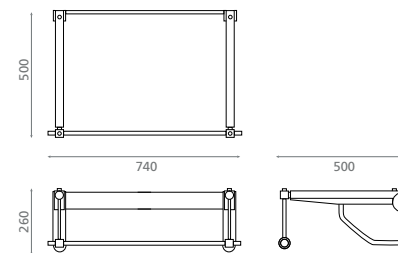

**Soporte de aluminio para encimera
de madera o cristal**
Toallero incluido

**Aluminium support for glass or
wooden tops**
Towel rail included

REF 0310
740 x 500 x 260mm

0299_85