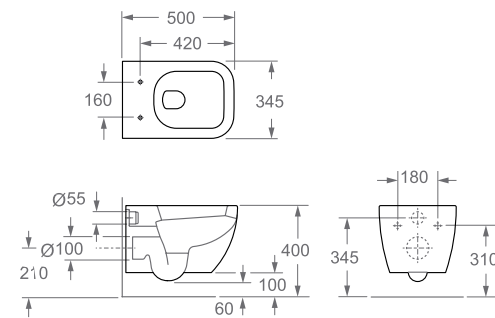

Wall-hung toilet

Antibacterial
Duroplast removable seat and cover
Soft close system

△ 27kg/ud / 0358_95