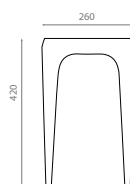

Secreter
Mueble de madera de acacia
Acabado roble