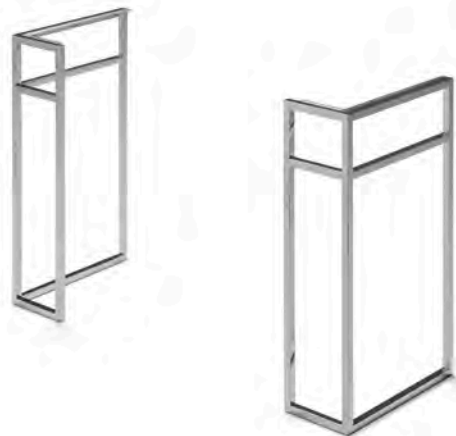

Stainless steel support matching
with shelf
2 pcs

REF **H2003**
420 x 30 x 345mm

0258_95

Soportes Acero inoxidable /
Stainless steel support set

REF **8232**
440 x 250 x 470mm
Acero / Stainless steel

0359_00