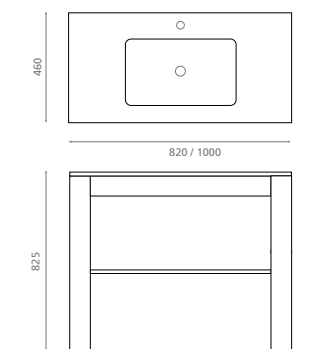

Con lavabo Liébana
Estructura de aluminio, paneles y
bandeja de madera

Tecno cabinet

With Liébana washbasin
Aluminium frame and wooden
panels and tray

Acabados / Finishes

BL - Blanca / White
GR - Gris / Grey
NE - Negro / Black
RB - Roble / Oak
WN - Wengué / Wengue

REF **9966**

820 x 460 x 825mm

0885_95

REF **9967**

1000 x 460 x 825mm

0998_95