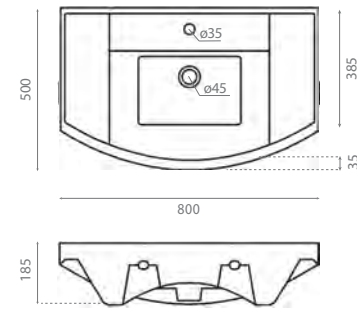

4096 OSLO 80

Lavabo suspendido
Con rebosadero
Wall-hung washbasin
With overflow

△ 25kg/ud / 0179_85