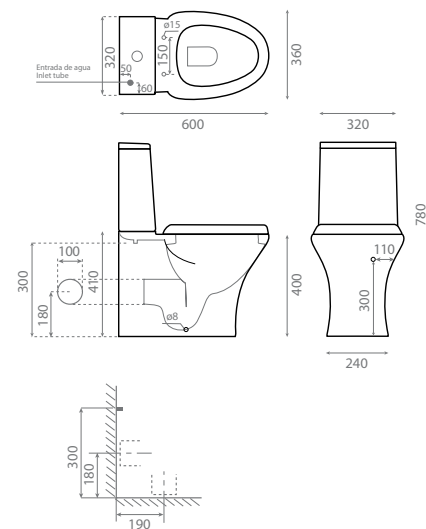

Floor toilet with tank

WC pan dual outlet
Antibacterial
Dual-flush cistern fittings
Duroplast removable seat and cover
Soft close system

△ 33kg/ud / 0369_85