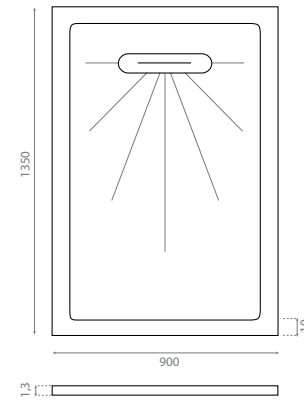

PD004S INFINITY

Plato de ducha porcelánico / antideslizante
Sifón Lineer incluido
Blanco

Ceramic / non-slip shower tray
Lineer syphon included
White

△ 1,25 kg/ud / 0624_85