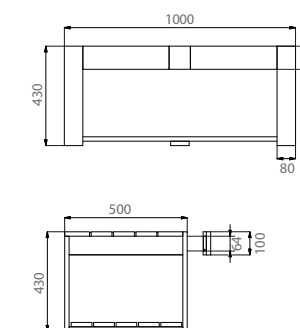

Mueble Palet / Pallet cabinet

Acabados / Finishes
NT - Natural / Natural

REF **8113**
1000 x 500 x 430mm

1198_95

REF **8114**
800 x 500 x 430mm

0938_95