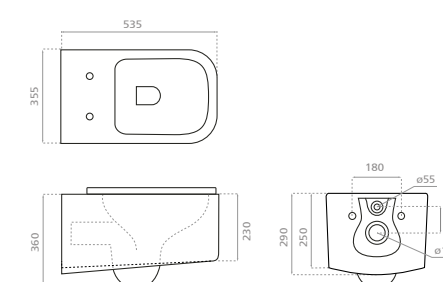

4533/UF YUCÓN

Inodoro suspendido
Antibacteriano
Asiento y tapa de duroplast con bisagras extraíble
Tapa fina
Sistema soft close

Wall-hung toilet
Antibacterial
Duroplast removable seat and cover
Slim seat cover
Soft close system

△ 26kg/ud / 0286_95