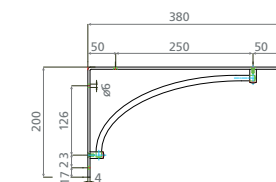

Soporte medio arco
2 piezas
Permite colocación en ambos
sentidos

Half arch support
2 pcs
Valid for fixing on both sides

REF **H2008**
380 x 200 x 40mm

0096_00