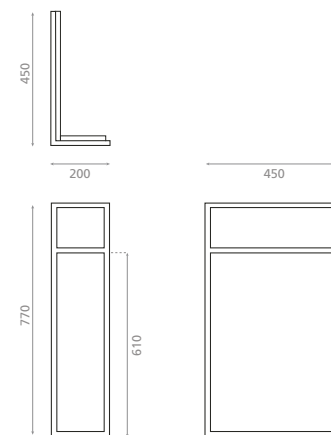

Soportes Acero inoxidable /
Stainless steel support set

REF **8232**
440 x 250 x 470mm
Acero / Stainless steel

0359_00