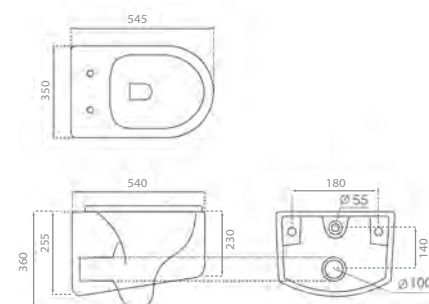

4529/UF ELBA

Inodoro suspendido
Antibacteriano
Asiento y tapa duroplast
Tapa fina
Sistema soft close

Wall-hung toilet
Antibacterial
Duroplast seat and cover
Slim seat cover
Soft close system

△ 25kg/ud / 0286_95