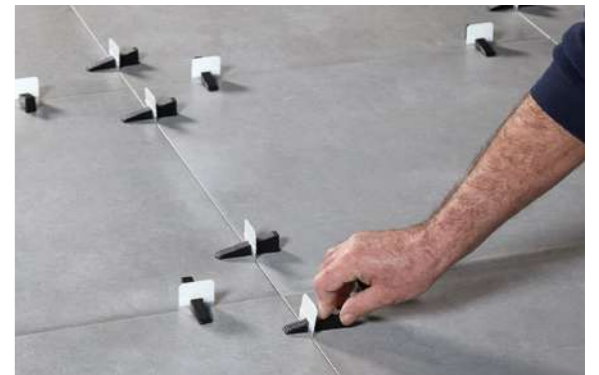

ANTES DE LA COLOCACIÓN

El primer paso es verificar si el modelo, formato y calidad que está impreso en la caja se ajusta a la descripción del pedido.

El siguiente paso es abrir varias cajas y comprobar que el modelo que se indica en las cajas se corresponde con el mencionado en el albarán de entrega.

Al finalizar la verificación del producto, procederemos a preparar la superficie donde se va a colocar, la cual debe estar limpia y aplomada.

Si el producto es pavimento se debe replantar sobre la superficie para ver el efecto.

Para colocación modular del producto, se debe solicitar a fábrica que el tono y el calibre sean compatibles.

DURANTE LA COLOCACIÓN

La elección del material de agarre va en función de las características de la superficie de colocación, el tipo de material cerámico, condiciones climáticas y el uso.

Adhesivo recomendado: H40 Eco Flex de Kerakoll – adhesivo C2 E según UNE 12004/12002. Altamente deformable para la colocación de producto porcelánico, en interior y exterior. Especialmente recomendado para colocación de fachadas pegadas, suelos radiantes, alto tránsito, sobrecolocación... disponible en blanco y gris. Para su aplicación es importante utilizar las herramientas recomendadas (maza de goma, llana para rejuntado de goma, llana dentada, etc.)

Los lados de las piezas deben estar limpias y, estas deben colocarse perfectamente alineadas.

Para un mejor resultado aconsejamos el sistema de nivelación cerámica de PEYGRAN

1.- Ajustar el alicate al espesor de la cerámica. Introducir los calzos

2.- Colocar la siguiente pieza e insertar las cuñas

3.- Apretar con el alicate las cuñas.

4.- Seguir colocando las piezas adyacentes, realizando la misma operación.