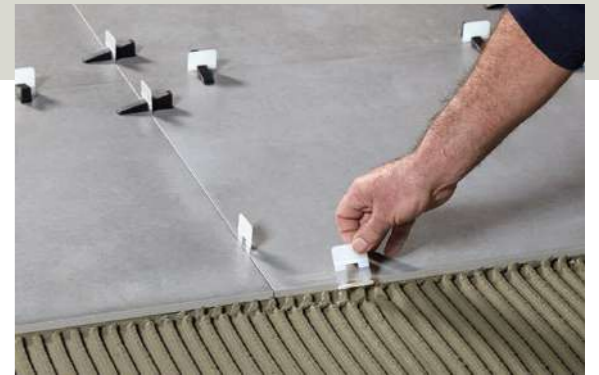

Before using any chemical product for cleaning, it is necessary to check its effect over the surface of the ceramic or porcelanic product, using it over a non-visible area to see its effect over the product.

When flooring porcelanic material we have to be careful in both the initial and the final cleaning because, during the polished process, the micropores in its surface open up; this means that they are more vulnerable to be stained by certain liquids.

It is also important that any product that may affect polished porcelain tiles (oil, fizzy and alcoholic drinks, acids, etc.) must be cleaned using water as soon as possible in order to avoid they become stained.

AFTER-SALE SERVICE

It is very important the checking of the supplied product before laying it as we do not accept any claim over already laid product. Therefore, if any anomaly in the product is observed, the factory must be informed about them before laying the material.

RECOMMENDATIONS

When using rectified porcelain product it is recommended tiling using ceramic levelling System of PEYGRAN, sealing using Fila MP/90 and cleaning and maintenance using Fila CLEANER.

—

Marcas recomendadas. | Recommended brands.

1.