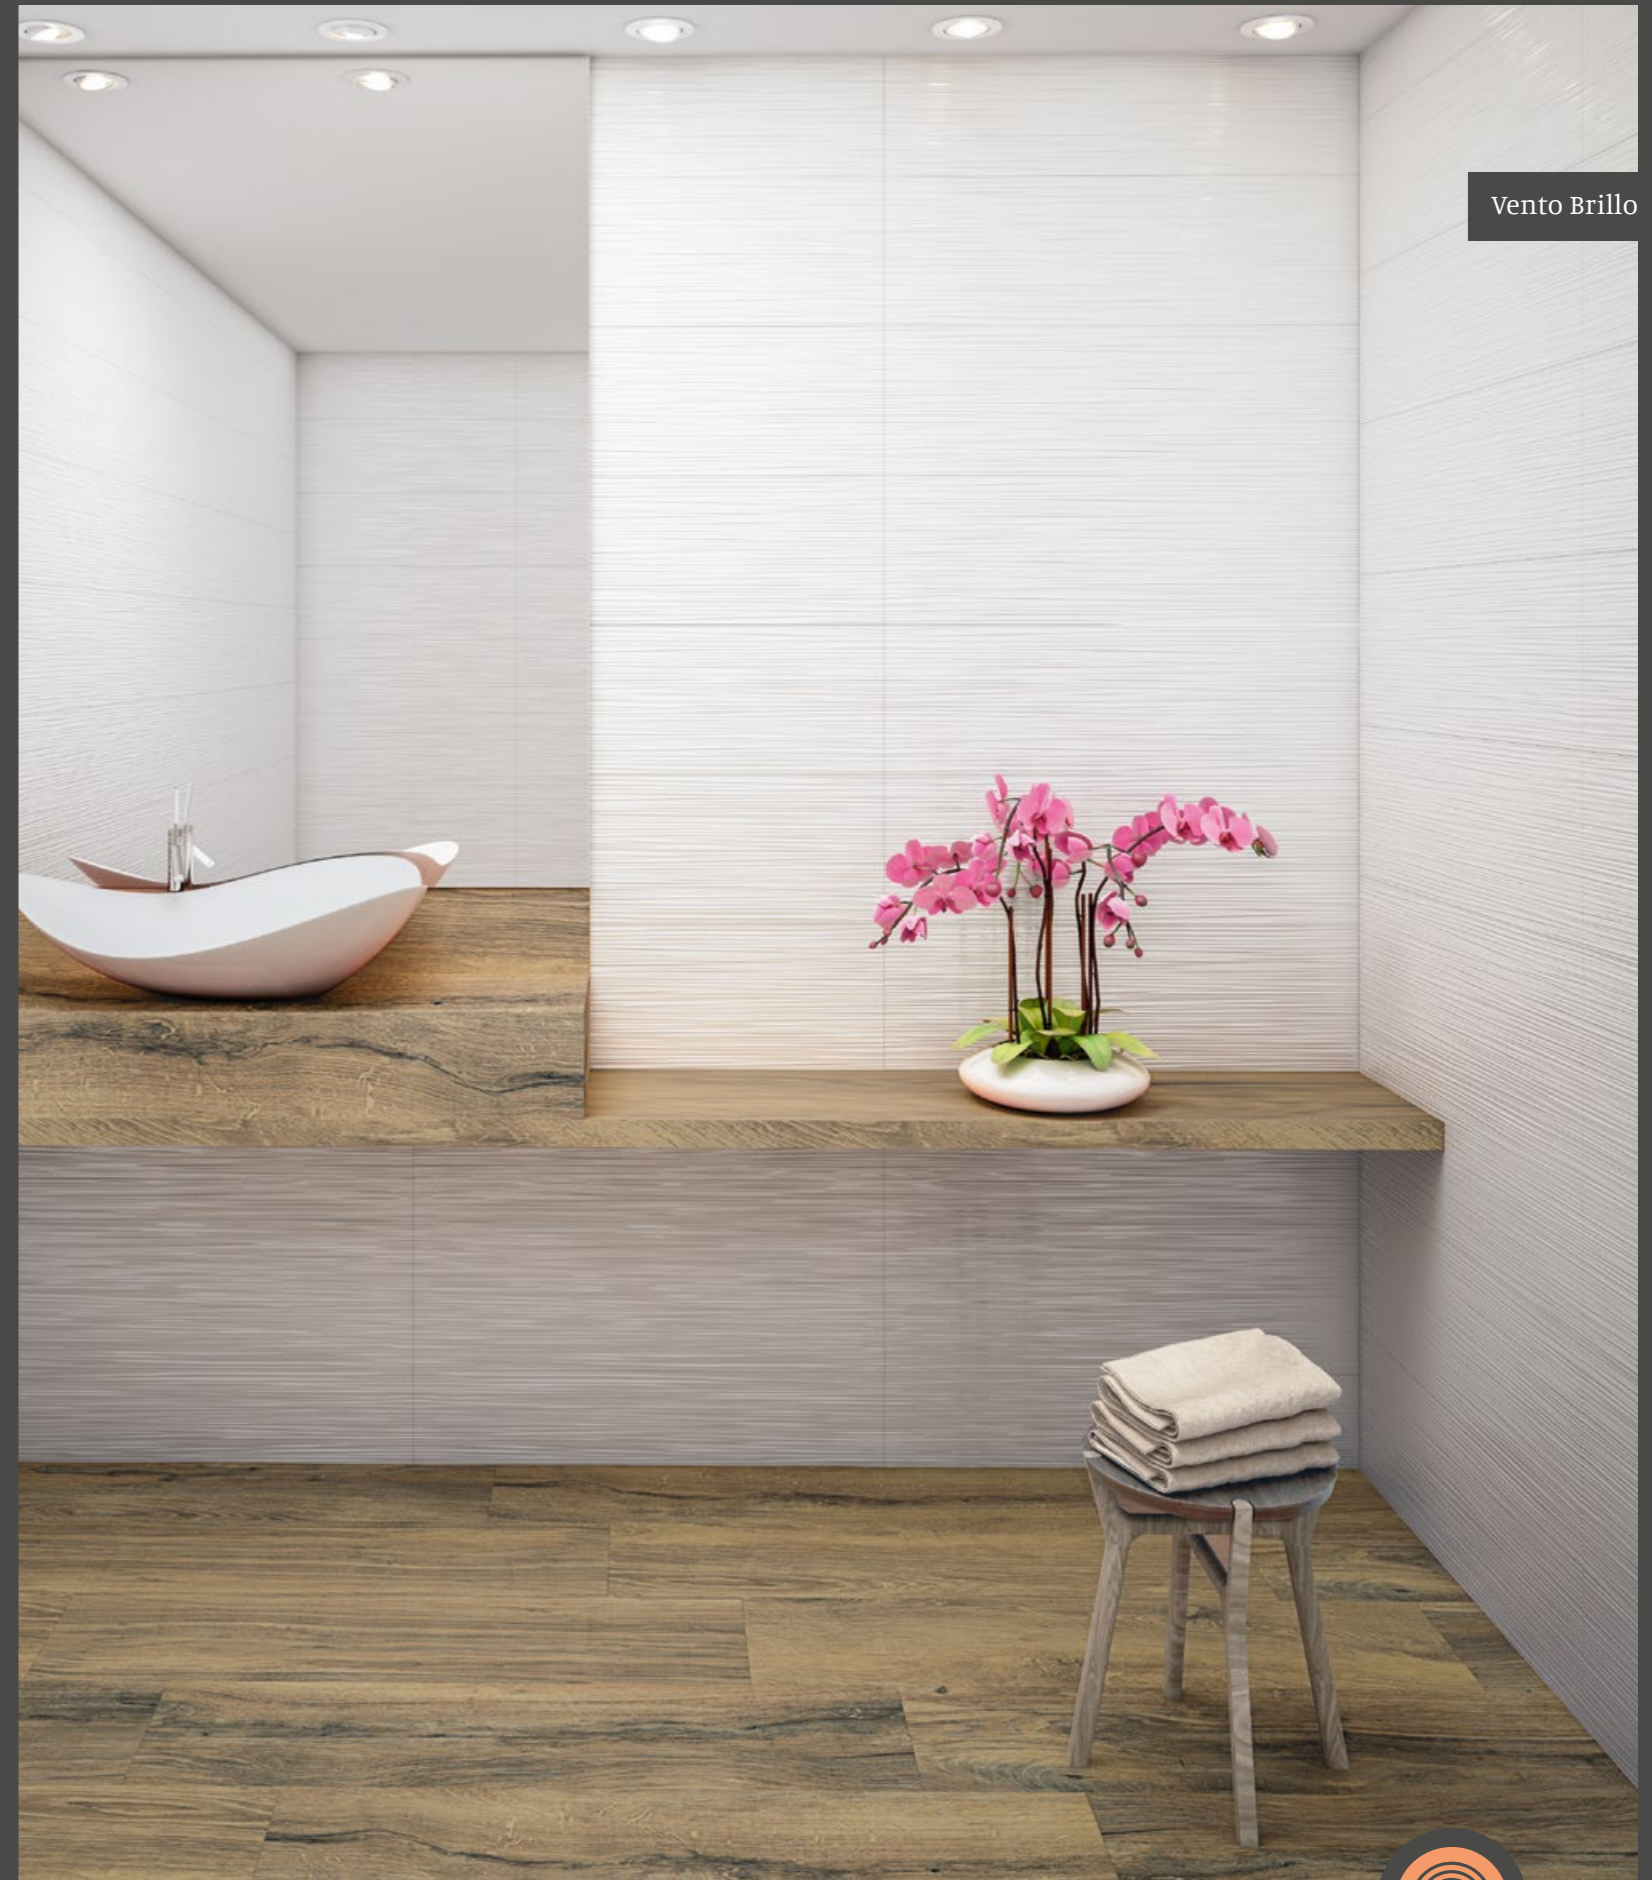

Vento Brillo

LUXOT

31x98 cm 12,4"x 39,2"

 Suggested Floor · Luxot 60x60

BASES

LUXOT

GLOSSY FINISH

DECORS