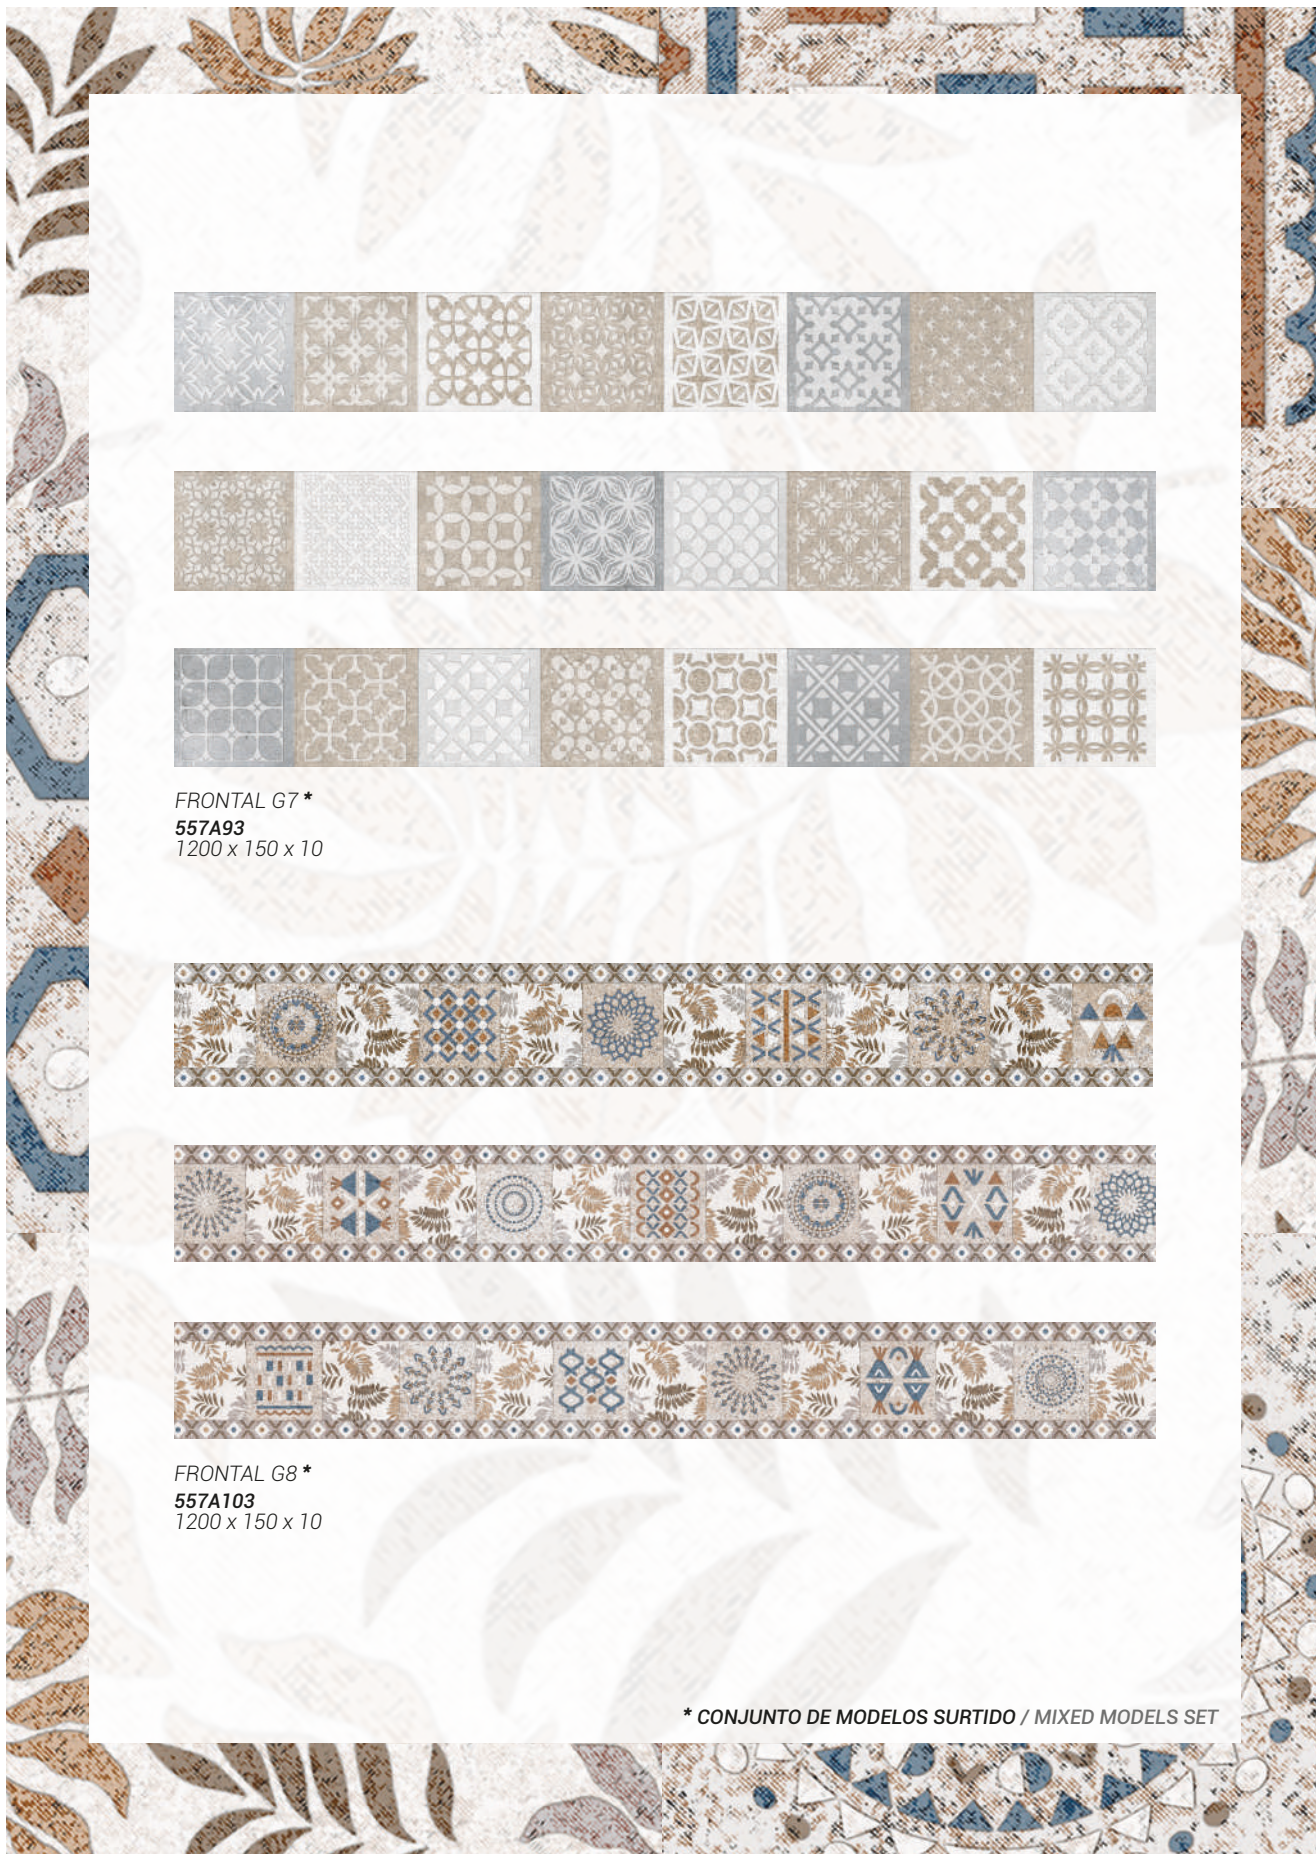

DECORADOS / DECORATED

FRONTAL G7*
557A93
1200 x 150 x 10