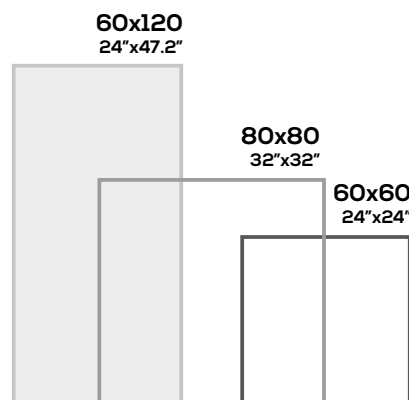

80x80cm · 32"x32" - [9 CARAS / 9 FACES]