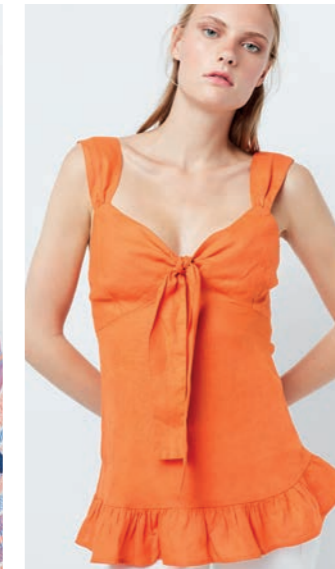

AND AMIO

SPRING/SUMMER  
2020

**#POOLPARTY**

A high-angle photograph of a woman lying on a lounge chair by a swimming pool. She is wearing a yellow and white vertically striped, short-sleeved dress with a tie belt and black sunglasses. Her hands are behind her head. The lounge chair is light green and has a perforated metal headrest. The pool is blue with a white tile border. The background shows a blurred crowd of people. The text '#CHICONTHEPOOL' is overlaid in white, bold, sans-serif font on the right side of the image.

# #LOOKBOOK

Vestido/Dress **8212**

Camiseta/T-Shirt **9150**  
Pantalón/Trouser **4570**

Blusa/Blouse **2211**  
Pantalón/Trouser **4220**

Vestido/Dress **8601**

Top **2250**  
Pantalón/Trouser **4621**

Levita/Jacket **7580**  
Camiseta/T-Shirt **9703**  
Pantalón/Trouser **4621**

Top **2603**  
Pantalón/Trouser **4850**

Vestido/Dress **8251**

Vestido/Dress **8624**

Camisa/Blouse **2620**  
Pantalón/Trouser **4622**

Vestido/Dress **8480**

Chaqueta/Jacket **5482**  
Vestido/Dress **8480**