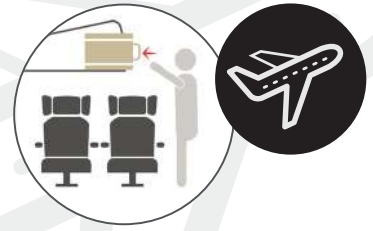

POLIESTER

35 x 51 x 22 cm. - 1,7 Kg.

Plegable
Folding Trolley

INDIVIDUAL

TROLLEY

Trolley Individual Plegable Folding Trolley Individual

BZ 4891-50

TROLLEY INDIVIDUAL PLEGABLE
FOLDING TROLLEY INDIVIDUAL
POLIESTER