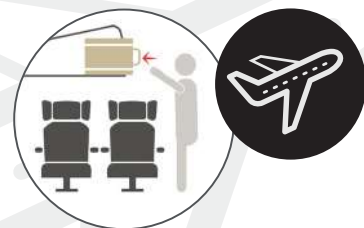

Color Unico
One Color

BZ 5377

TROLLEY INDIVIDUAL PLEGABLE
FOLDING TROLLEY INDIVIDUAL
POLIESTER
33 x 55 x 19 cm. - 1,4 Kg.

TROLLEY

Trolley Individual Plegable Folding Trolley Individual

BZ 4076

TROLLEY INDIVIDUAL PLEGABLE
FOLDING TROLLEY INDIVIDUAL
PVC
32 x 55 x 16 cm. - 1,4 Kg.