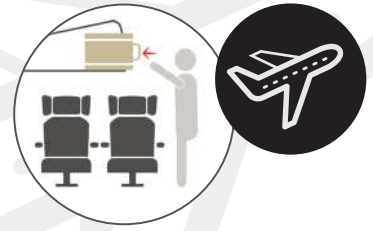

Plegable
Folding Trolley

INDIVIDUAL

TROLLEY

Trolley Individual Plegable Folding Trolley Individual