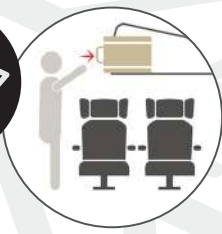

33 x 55 x 17 cm. - 1,4 Kg.

BZ 4248

TROLLEY INDIVIDUAL PLEGABLE
FOLDING TROLLEY INDIVIDUAL
POLIESTER

33 x 55 x 19 cm. - 1,4 Kg.

TROLLEY

Trolley Individual Plegable Folding Trolley Individual

INDIVIDUAL

Plegable
Folding Trolley