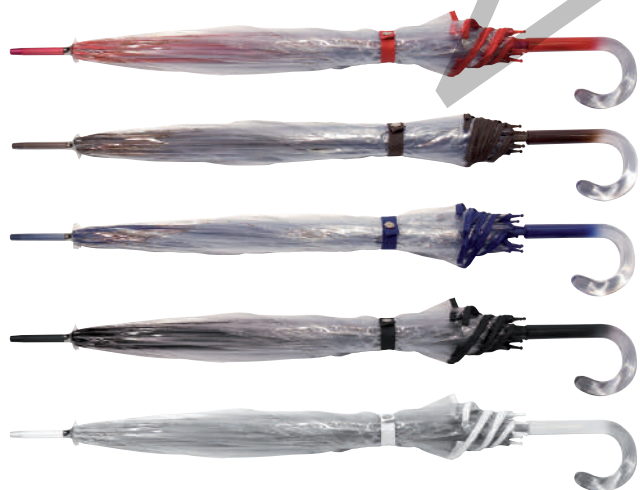

PARAGUAS

UMBRELLAS