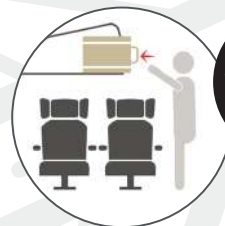

TROLLEY

INDIVIDUAL

Plegable
Folding Trolley