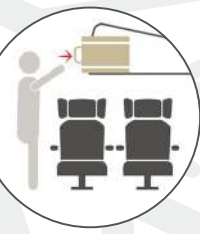

TROLLEY

Trolley Individual Plegable Folding Trolley Individual

INDIVIDUAL

Plegable
Folding Trolley

Solo Negro
Only Black

BZ 5565N

TROLLEY INDIVIDUAL PLEGABLE
FOLDING TROLLEY INDIVIDUAL

POLIESTER

35 x 51 x 22 cm. - 1,7 Kg.

Asa regulable
Adjustable handle

2 Ruedas
Wheels

BZ 5565

TROLLEY INDIVIDUAL PLEGABLE
FOLDING TROLLEY INDIVIDUAL

POLIESTER

35 x 51 x 22 cm. - 1,7 Kg.