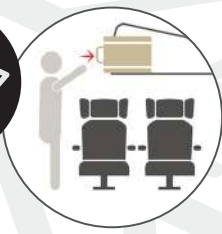

35 x 50 x 20 cm. - 1,7 Kg.

DM 5027N

TROLLEY INDIVIDUAL PLEGABLE
FOLDING TROLLEY INDIVIDUAL
POLIESTER

35 x 51 x 20 cm. - 1,7 Kg.

Solo Negro
Only Black

TROLLEY

Trolley Individual Plegable Folding Trolley Individual