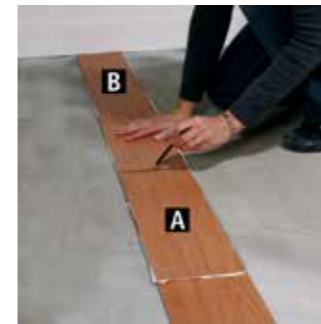

Starfloor facts

- Design it
- Do it
- Enjoy it !

Technical specifications

	VINTAGE	CLASSIQUE	TREND	CERAMIC
Dimensions	914x152x2mm	914x152x2mm	914x152x2mm	457x457x2mm 305x610x2mm
Design	Rustic wood	Classic wood	Trend wood	Ceramic
Thickness	2,0mm	2,0mm	2,0mm	2,0mm
Wear layer	0.20mm	0.20mm	0.20mm	0.20mm
Weight	3,59 kg/m²	3,59 kg/m²	3,59 kg/m²	3,87 kg/m²
Pack	2,08m²/box	2,08m²/box	2,08m²/box	2,04m²/box
Class of use				
Guarantee	10 years	10 years	10 years	10 years

TARKETT
BALANCED
CHOICE

80 %
Natural

100 %
Recyclable

<100µg/m³
Better Indoor
Air Quality
*TVOC AT 28 DAYS

Discover how to
install Starfloor
in our video!

LITTLE PREPARATION

What you will need:

A measuring tape, a metal ruler, a knife/cutter, a pencil (and a pad or cushion for your knees)

Before installation:

Ensure the surface is clean, flat, smooth and dry. Store the boxes in the room for at least 24 hours before fitting.

EASY INSTALLATION

1. 1 Identify and mark the centre point of the room by drawing two perpendicular lines on the floor.
2. 2 Install the first plank or tile from this central point towards the adjacent sides of the room.
3. 3 At wall, draw and then cut the tile to the correct size.
4. 4 Continue to install the remaining floor to ends of the room, taking care when cutting planks or tiles to fit along all walls.
5. 5 Nive finishing. Check page 150 for our accessories for a complete solution.

1

2

3

4

5

MAINTENANCE

Starfloor is easy to maintain.

- Regular/daily cleaning with a vacuum cleaner.
- Weekly cleaning with mild floor cleaner.
- Do not use soft soap, linseed oil products or acetone.