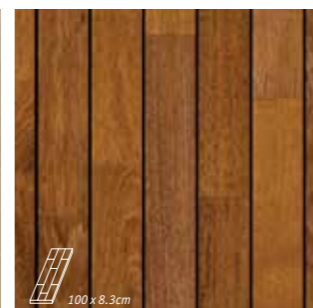

BOATDECK / DARK
4m : 5510027 (5450158350451)
3m : 5511027 (5450158350796)
2m : 5512027 (5450158351038)
Repeat: 100x100 - Laying: same direction