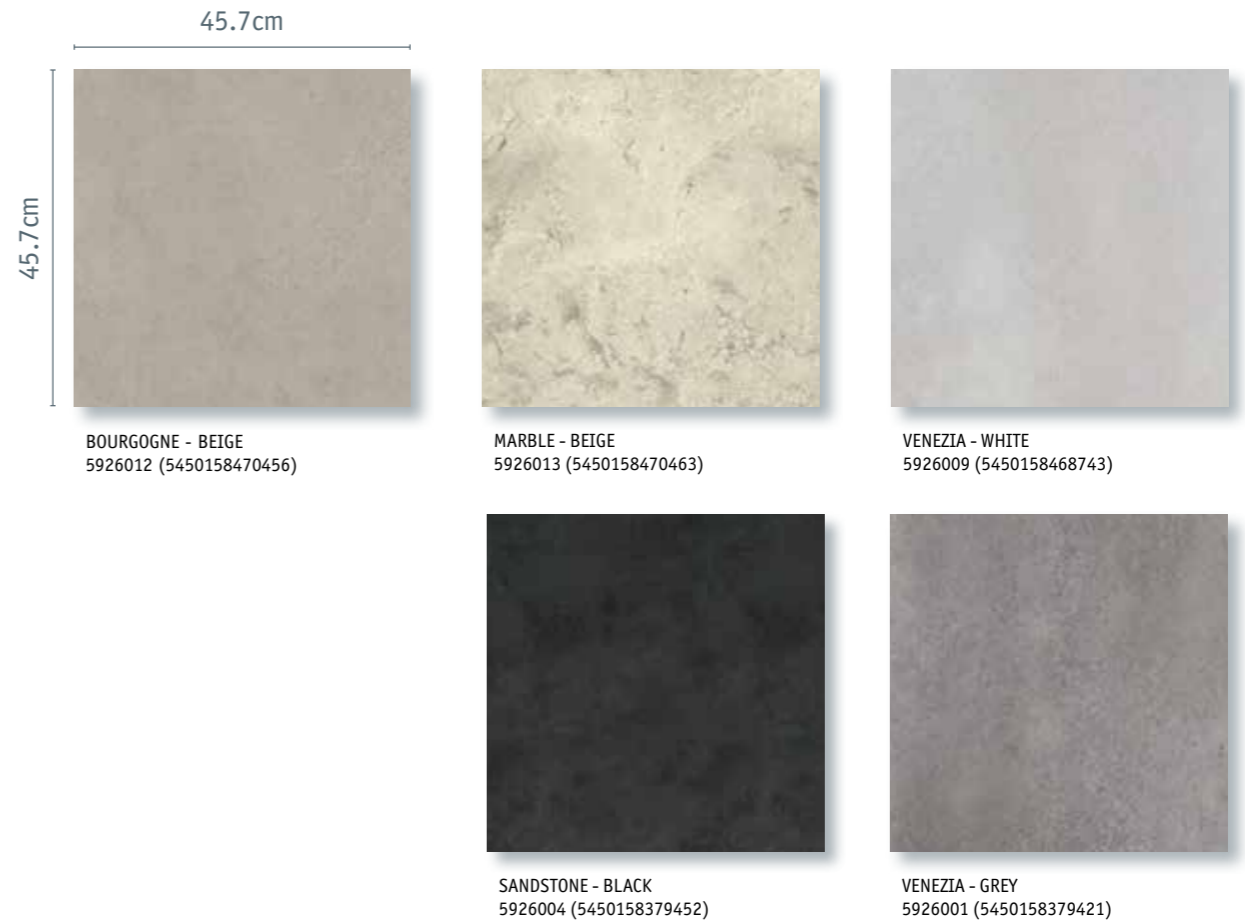

Starfloor Ceramic

Ceramic

Soft mineral tones for modernity through simplicity.

Explore the world of minerals with subtle matt effects in contemporary shades and designs that range from rough, porous stone to smooth waxed concrete.

Comfortable underfoot and noise absorbent, Extreme Protection treatment also provides outstanding durability.