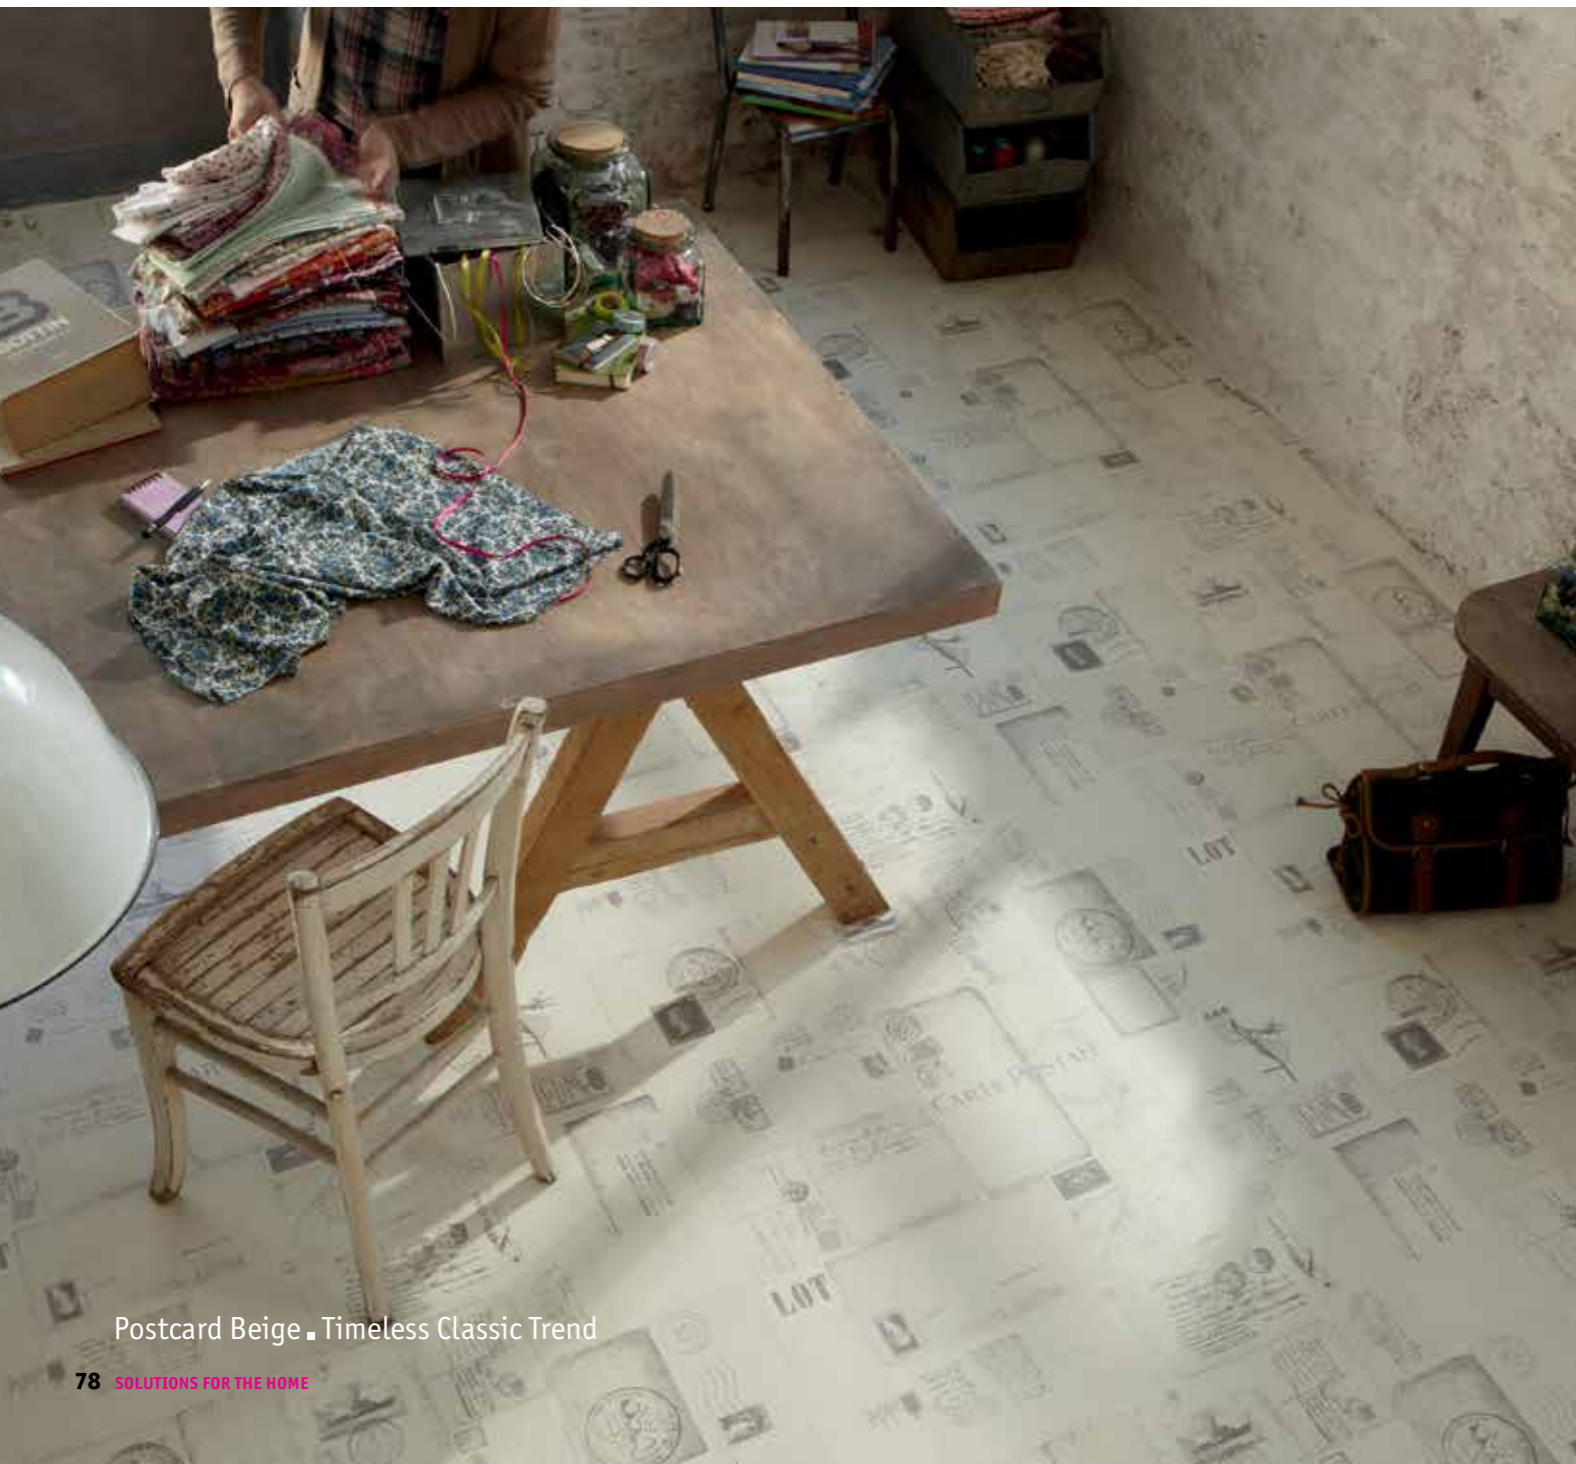

Design 260

CHIC concept ■

Discover our six design concepts and play with trends and colours. From Chic, Graphic, Wood and Trend wood, to Vintage and Hybrid Rainbow concepts.

The ultimate design range where inspiration has no limits. Over 100 ideas to express the unique characters and lifestyle of every room in every home. Bright bathroom concepts, crafted vintage/coloured woods, moody metallics and the harmonious world of white.