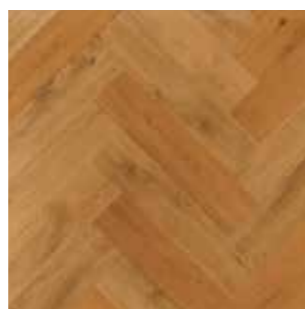

FOREST / NATURAL
4m : 5208007 (5450158225469)
3m : 5264006 (5450158228187)
2m : 5338058 (5450158228255)
Repeat: 100x50 - Laying: same direction