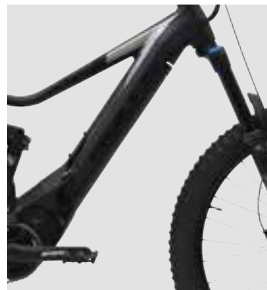

black matt, black
727-54441

Bluetooth®
Erweiterung möglich

Exklusiv nur bei uns:

48 Monate
GARANTIE¹
auf Batterie

OPTIONAL

brose

BULLS ORC
OFF ROAD CENTER

Antrieb	Drivetrain	Brose S mag	Kurbelgarnitur	Crankset	FSA
Ladegerät	Charger	4,5 A	Kassette	Cassette	Shimano CS-M7100 10-51T
Ladedauer	Charging time	555 Wh: approx. 4,5 hrs. to 100% 750 Wh: approx. 6,5 hrs. to 100%	Bremsen	Brakes	Shimano XT M8120 hydraulic disc 203/203
Display	Display	BLOKS 14d	Lenker	Handlebar	BULLS aluminium
Rahmen	Frame	aluminium, tapered head tube, internal cable routing	Vorbau	Stem	MonkeyLink
Rahmenhöhe	Framesize	41 cm / 44 cm / 49 cm / 54 cm	Sattelstütze	Seatpost	Limotec DP-01, dropper post
Gabel	Fork	FOX 36 Rhythm Float Boost, 150 mm	Sattel	Saddle	BULLS
Dämpfer	Shock	FOX Float DPS Performance, 150mm	Naben	Hubs	Shimano HB-MT400-B/FH-510-B
Schaltwerk	Gearshift	Shimano Deore XT RD-M8100-SGS	Felgen	Rims	BULLS Eccentric 35, tubeless ready
Gänge	Gear	12 speed	Bereifung	Tires	Schwalbe Hans Dampf SpeedGrip TLE 70-584 27.5 x 2.80
			Pedale	Pedal	BULLS