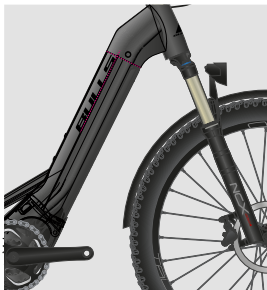

LACUBA EVO 5F

TREKKING/CITY | BROSE

grey
727-46348

555 Wh / 750 Wh

HERREN TRAPEZ

WAVE

grey
727-46645

grey
727-46945