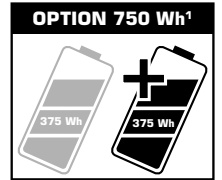

E-CORE EVO EN 27,5

black matt, black chrome
721-67244

375 Wh

HERREN

MOUNTAIN | SHIMANO

MONKEY LINK ready
Easily connects accessories with your bike.

SHIMANO
STEPS

BULLS
ORC
OFF ROAD CENTER