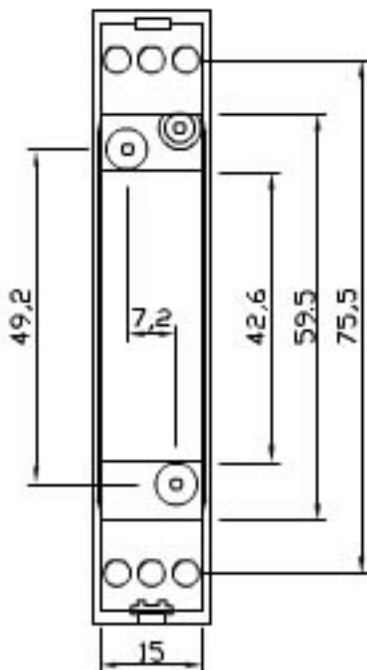

Contenedor Modular MR1/A