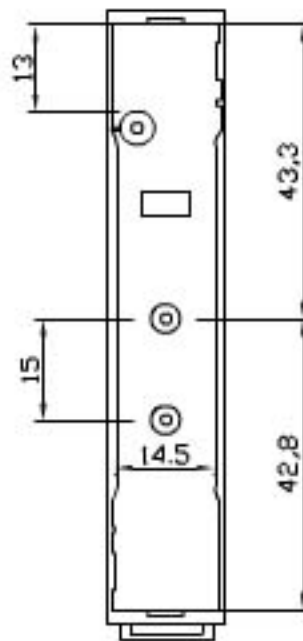

Contenedor Modular MR1/A