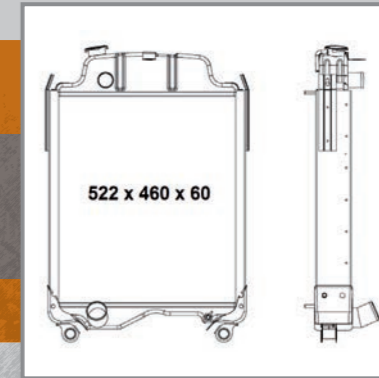

52253 **NEW!**
JOHN DEERE
2250, 2450, 2650,
2850, 2855N, 2355,
2555, 2755, 2650N

OE#: AL56372