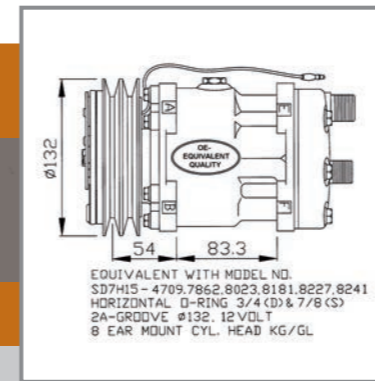

Original part numbers are for reference purpose only

32131 NEW!
CASE IH

TRACTOR

OE#: 84039022, 84056429

32238 NEW!
CASE IH

TRACTOR

OE#: 82011594,
84011595, 84018087

32131 NEW!
FIATAGRI