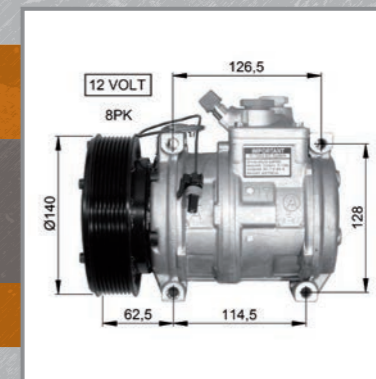

32661
JOHN DEERE

COMBINE 3400/3800/
4800/ 9000-SERIES,
FORAGE HARVESTER

OE#: AH169875, AW23886,
RE46609, RE69716