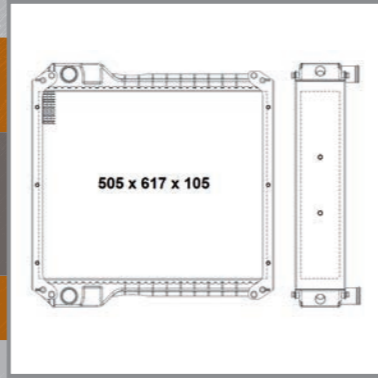

OE#: 923/02900

52167 **Alumium PTR!**
JCB
3CX, 4CX and others

OE#: 30/915200,
30/926286, 30/926671

503341
JOHN DEERE
2450, 2650, 2850

OE#: AL66774, AL64324

503340
JOHN DEERE
2955, 3050, 3150,
3350, 3650 (664560>)