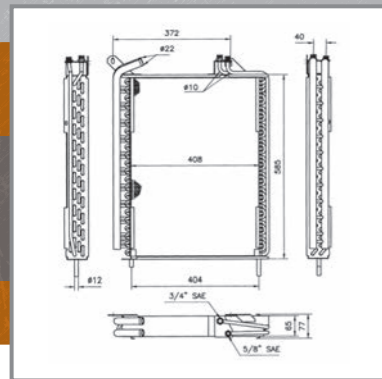

35370
JOHN DEERE
TRACTOR 6610
(INCL. OILCOOLER)
OE#: AL78410