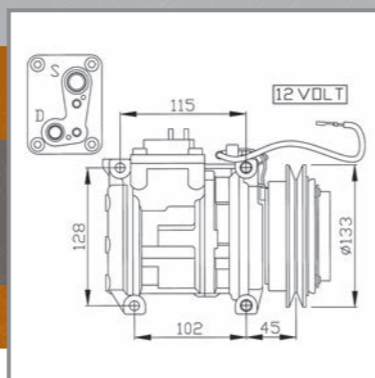

32174
FENDT

FARMER

OE#: G311550020100