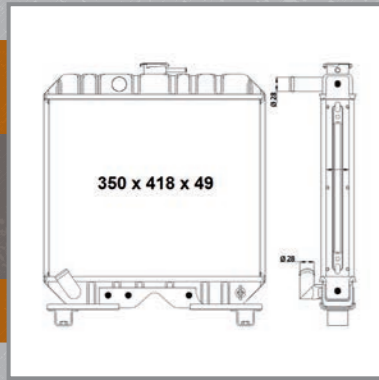

55352 **NEW!**
KUBOTA
Various models

OE#: 16625-72060