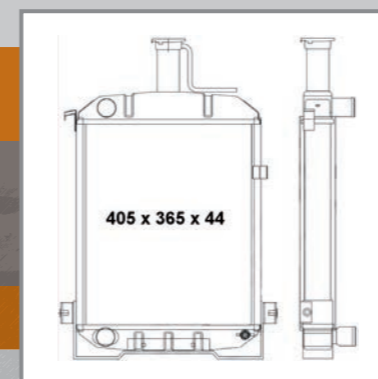

CERES 65 S/V,
CERES 75 S/V

OE#: 7700047575

54028
STEYR

T80, 84

OE#: 184530004, 530004

52193 **NEW!**
TEREX / FERMEC

Backhoe loaders 640,
650, 660, 860, 960, 965,
750, 760 and others

OE#: 6193297M91