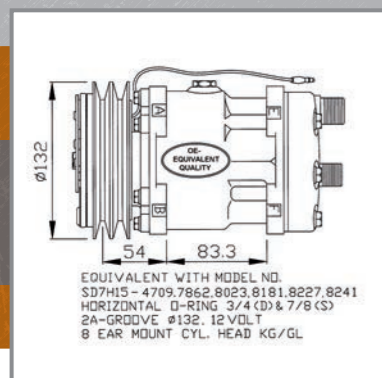

TRACTOR 6000/7000-
SERIES: All versions

OE#: AL154203,
AL155836, AL176857

32661
JOHN DEERE

COMBINE 3400/3800/
4800/ 9000-SERIES,
FORAGE HARVESTER

OE#: AH169875, AW23886,
RE46609, RE69716

32131 NEW!
DEUTZ-FAHR