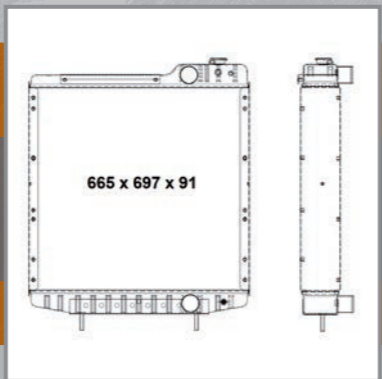

52130 NEW!
CASE IH
7110, 7120, 7130, 7140, 7150,
7210, 7220, 7230, 7240,
7250 (All magnum series)
OE#: A190663