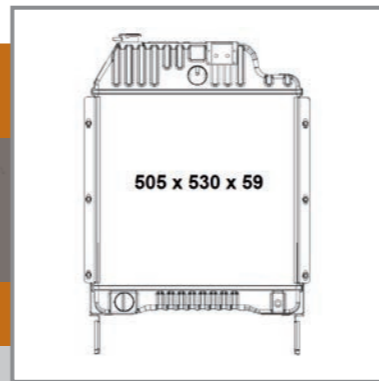

52179 **NEW!**
MASSEY FERGUSON
3070, 3075, 3785, 3095,
3115, 3120, 6150, 6160,
6170, 6180, 3120T

OE#: 3618628M92