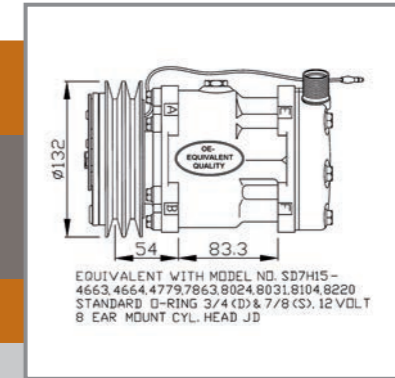

32601
RENAULT AGRI
TEMIS 550/610/630/650

OE#: 7700053414

32238
VALTRA VALMET
A85 / C120E / M120 /
N121 / T130-190 / 6000 /
8000-SERIES

OE#: 32838600,
836866616