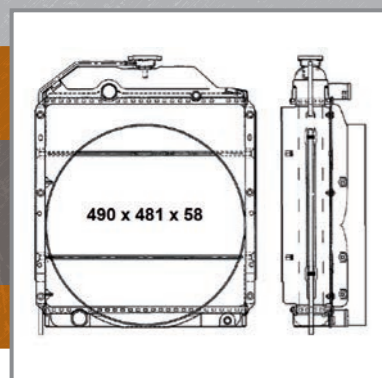

50498
RENAULT

ET 60 Fase II
C/V

OE#: 7700056938