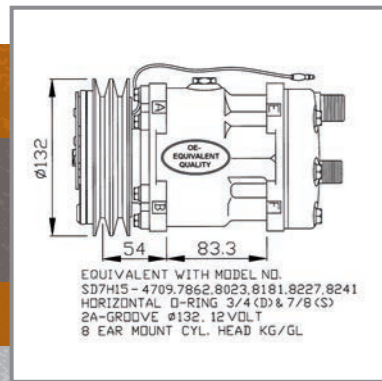

Original part numbers are for reference purpose only

32131 NEW!
CASE IH

TRACTOR

OE#: 84039022, 84056429

32238 NEW!
CASE IH

TRACTOR

OE#: 82011594,
84011595, 84018087

32131 NEW!
FIATAGRI