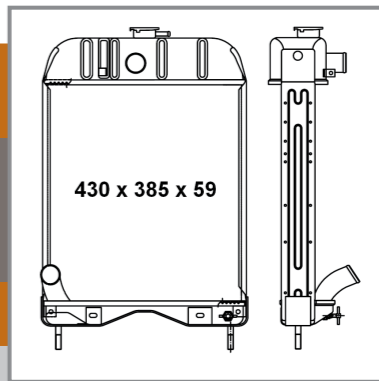

53654
MASSEY FERGUSON
35

OE#: 894319M2,
894319M92