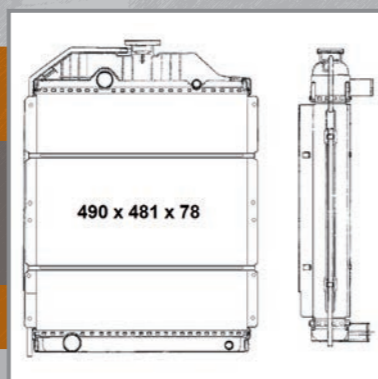

50491
RENAULT

CERES 95 S/V

OE#: 7700047576