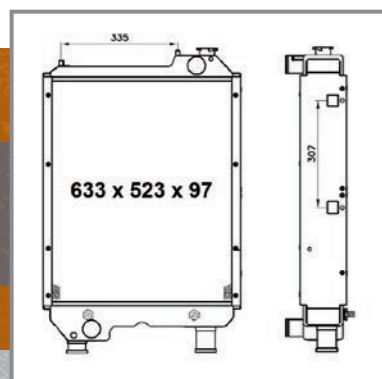

OE#: 4255000603,
4255000703, 4275010601,
4355000203, 4365000400,
4365000500, 4365007000

58405
NEW HOLLAND
TD 85 D, TD 85 DT,
TD 95 D, TD 95 DT

OE#: 5096595

Radiators

Original part numbers are for reference purpose only