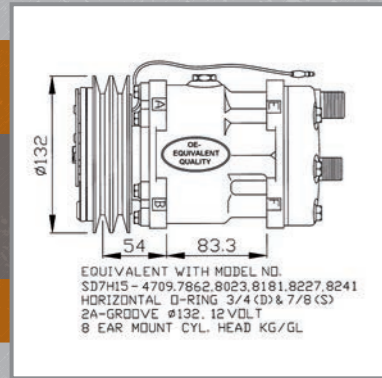

32131 **NEW!**
LAMBORGHINI
TRACTOR

OE#: 04437339, 0443733910