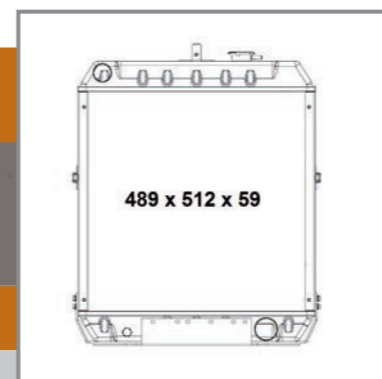

art. code 76001381

Radiators

Original part numbers are for reference purpose only

52177 NEW!
CASE IH
323, 353, 383, 423, 453
OE#: 3131579R91

52159 NEW!
CASE IH
433, 523, 533, 533E, 533V,
540, 633, 633E, 633V, 640
OE#: 3148115R93,
3148115R94, 3223389R91