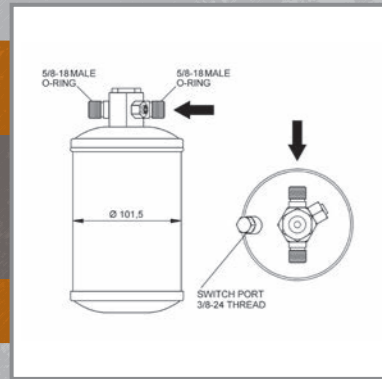

33292 **NEW!**
NEW HOLLAND
FX-SERIES: 30, 40, 50, 60
OE#: 89832539