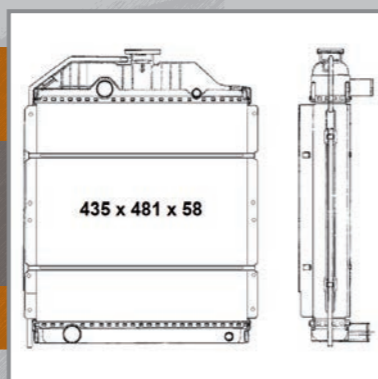

50490
RENAULT

CERES 65 S/V,
CERES 75 S/V

OE#: 7700047575