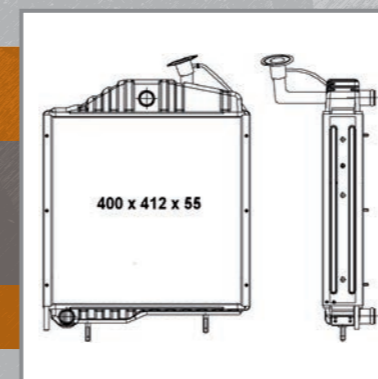

58407
ZETOR

7340, 7320

OE#: 72011314