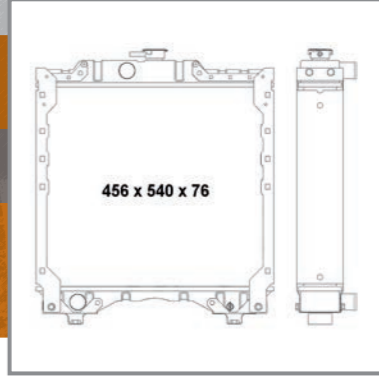

58405
NEW HOLLAND
TD 85 D, TD 85 DT,
TD 95 D, TD 95 DT

OE#: 5096595