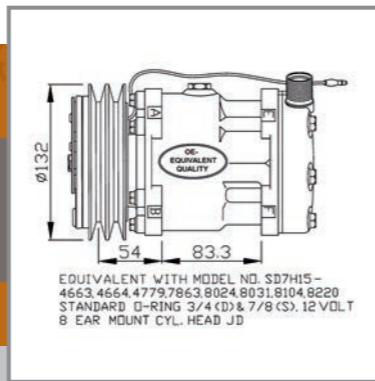

Original part numbers are for reference purpose only

32131 NEW!
CASE IH

TRACTOR

OE#: 84039022, 84056429

32238 NEW!
CASE IH

TRACTOR

OE#: 82011594,
84011595, 84018087

32131 NEW!
FIATAGRI