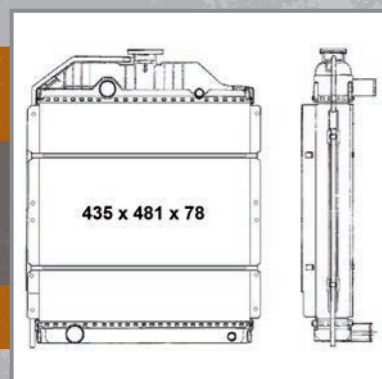

CERES 65 S/V,
CERES 75 S/V

OE#: 7700047575

54028
STEYR

T80, 84

OE#: 184530004, 530004

52193 **NEW!**
TEREX / FERMEC

Backhoe loaders 640,
650, 660, 860, 960, 965,
750, 760 and others

OE#: 6193297M91