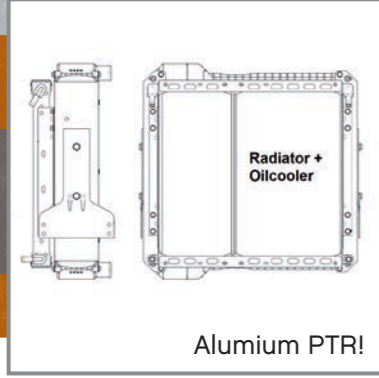

52195 **NEW!**
JCB
3CX, 4CX and others
(assembly of radiator
and oilcooler)

OE#: 128/14326

Alumium PTR!