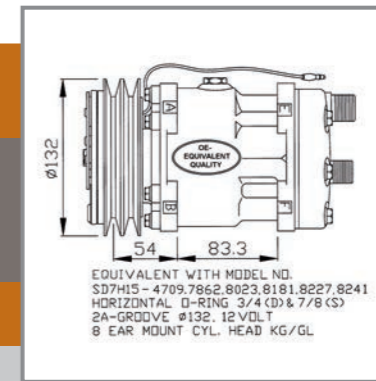

32131 NEW!
FORD NEW HOLLAND

TRACTOR

OE#: 84018078,
89831429