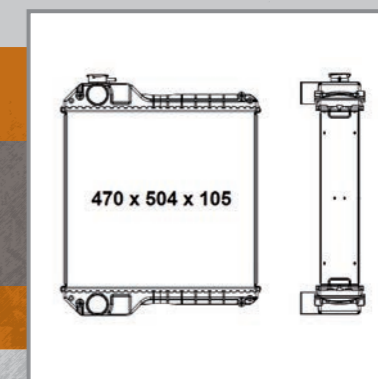

CERES 65 S/V,
CERES 75 S/V

OE#: 7700047575

54028
STEYR

T80, 84

OE#: 184530004, 530004

52193 **NEW!**
TEREX / FERMEC

Backhoe loaders 640,
650, 660, 860, 960, 965,
750, 760 and others

OE#: 6193297M91