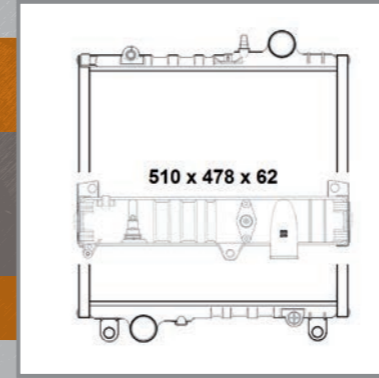

OE#: 923/02900

52167 **Alumium PTR!**
JCB
3CX, 4CX and others

OE#: 30/915200,
30/926286, 30/926671

503341
JOHN DEERE
2450, 2650, 2850

OE#: AL66774, AL64324

503340
JOHN DEERE
2955, 3050, 3150,
3350, 3650 (664560>)