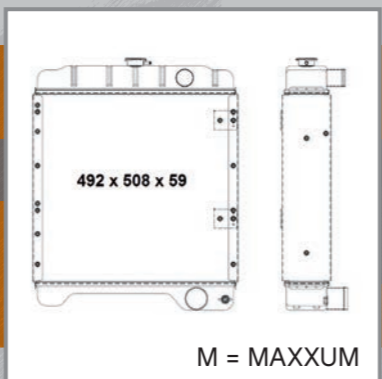

52104 NEW!
CASE IH
5120, 5120 M, 5130,
5130 M, 5140, 5140 M,
5150, 5220 M, 5230
M, 5240 M, 5250 M
OE#: 104753A1, 104753A2
M = MAXXUM