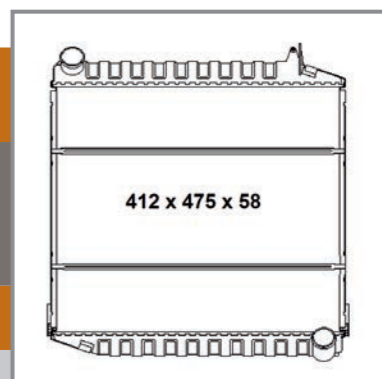

50472
DEUTZ
Agrotron 1012 engine
OE#: 04423682EB,
04438383