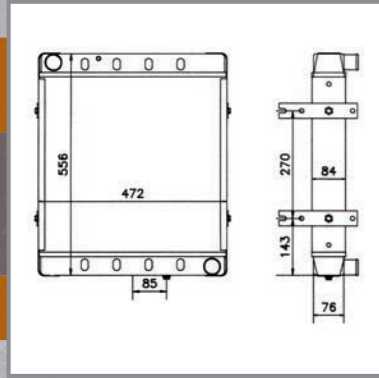

52169 **NEW!**
JCB
3CX

OE#: 923/02900