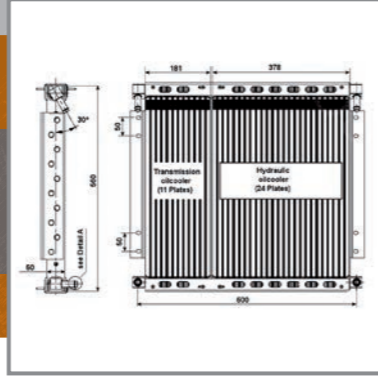

31185 **NEW!**
JCB
3CX, 4CX and others
(oilcooler)

OE#: 30/925615