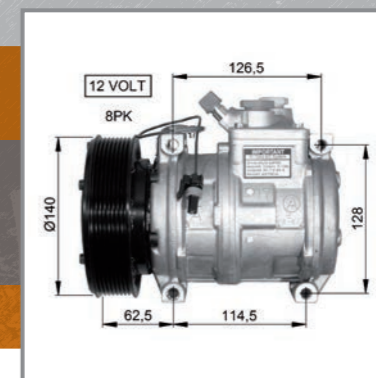

TRACTOR

OE#: 04437339,
0443733910

32174
FENDT

FARMER

OE#: G311550020100

32661
JOHN DEERE

MOWER CONDITIONER,
SPRAYER 4700/4900/
6000-SERIES

OE#: AH169875, AW23886,
RE46609, RE69716