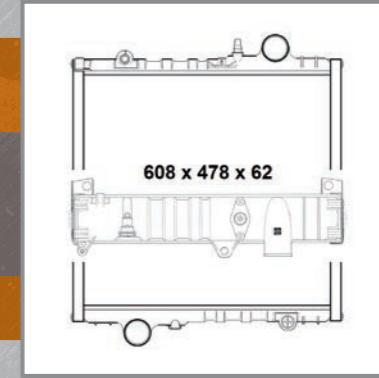

OE#: 923/02900

52167 **Alumium PTR!**
JCB
3CX, 4CX and others

OE#: 30/915200,
30/926286, 30/926671

503341
JOHN DEERE
2450, 2650, 2850

OE#: AL66774, AL64324

503340
JOHN DEERE
2955, 3050, 3150,
3350, 3650 (664560>)