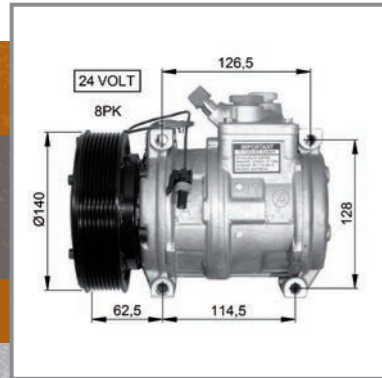

32661
JOHN DEERE

TRACTOR 300/5000/
6000/ 7000/8000/
9000-SERIES

OE#: AH169875, AW23886,
RE46609, RE69716

32662
JOHN DEERE
FORWARDER,
HARVESTER FORESTRY

OE#: AT172975

32664
JOHN DEERE
PREMIUM 5000/6000

OE#: AL176858