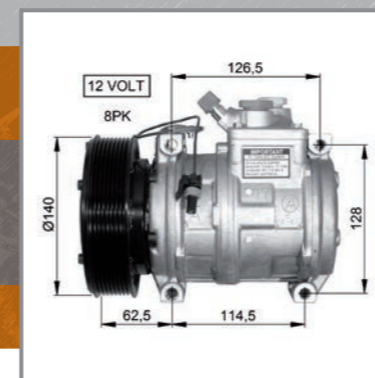

32661
JOHN DEERE

MOWER CONDITIONER,
SPRAYER 4700/4900/
6000-SERIES

OE#: AH169875, AW23886,
RE46609, RE69716