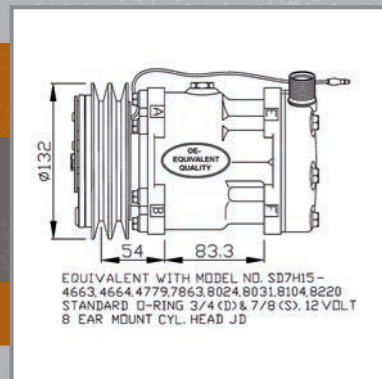

32238 NEW!
CLAAS

TRACTOR

OE#: 3269930, 47742400