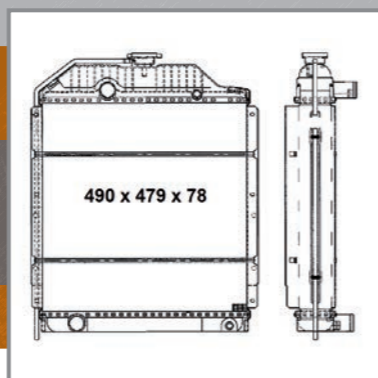

50499
RENAULT

ET 60 Powertech S/V, ET
69 Powertech S/V

OE#: 7700059907