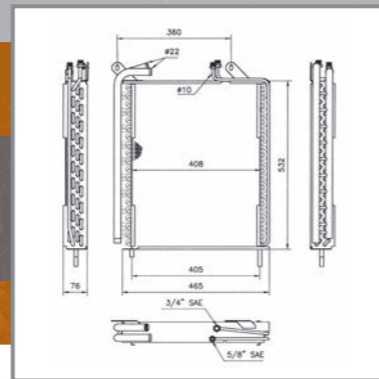

35371
JOHN DEERE
TRACTOR
(INCL. OILCOOLER)
OE#: AL111999