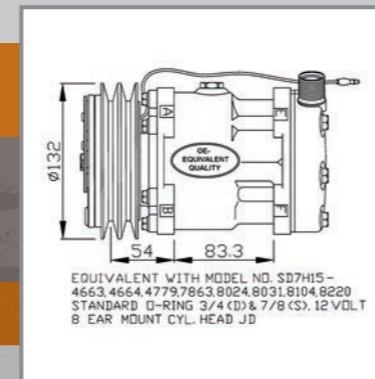

32238
FORD NEW HOLLAND

FX 25/28/30/38/40/45/48
/50/58/60-SERIES

OE#: 82011594,
84011595, 84018087