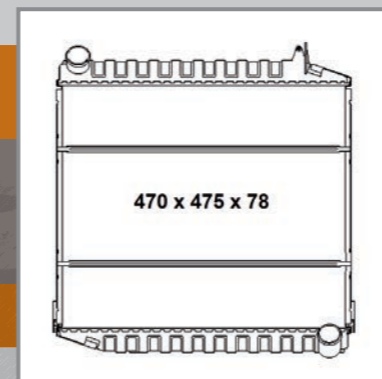

50473
DEUTZ
Agrotron 1013 engine
OE#: 04411151EB,
04438384