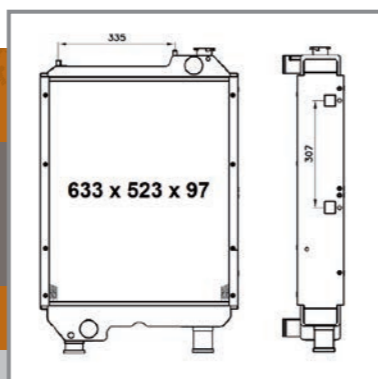

52107
NEW HOLLAND

TM150, TM165

OE#: 82013307