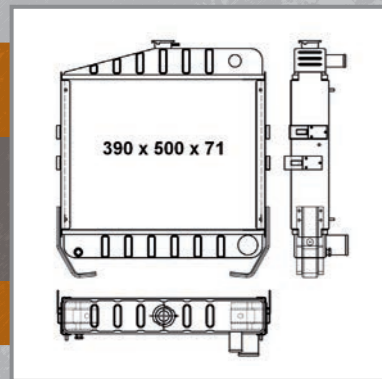

53657
CASE IH
644, 743, 744, 744,
745S, 844, 844S, 845
OE#: 3216849R92