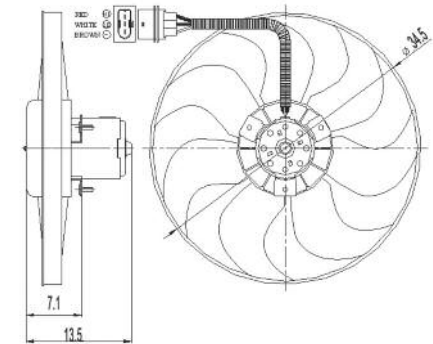

VOLKSWAGEN
Bora/Golf/Lupo/New Beetle/Polo