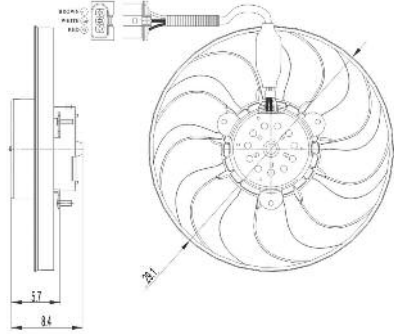

47398

1C0959455C+

VOLKSWAGEN
Bora/Golf/New Beetle/Polo

47399

4B0959455