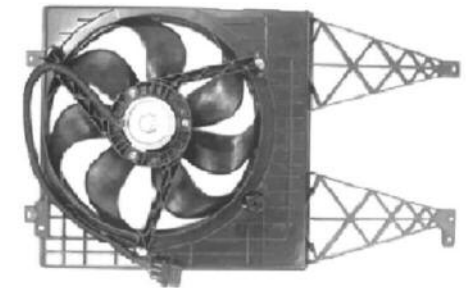

VOLKSWAGEN
Bora/Golf/New Beetle