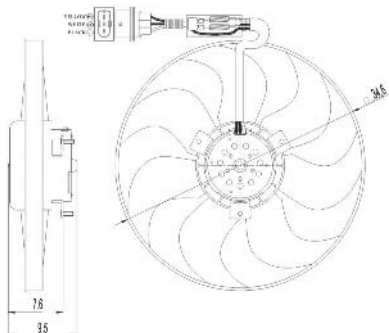

VOLKSWAGEN
Bora/Golf/New Beetle/Polo

47064

1C0959455+