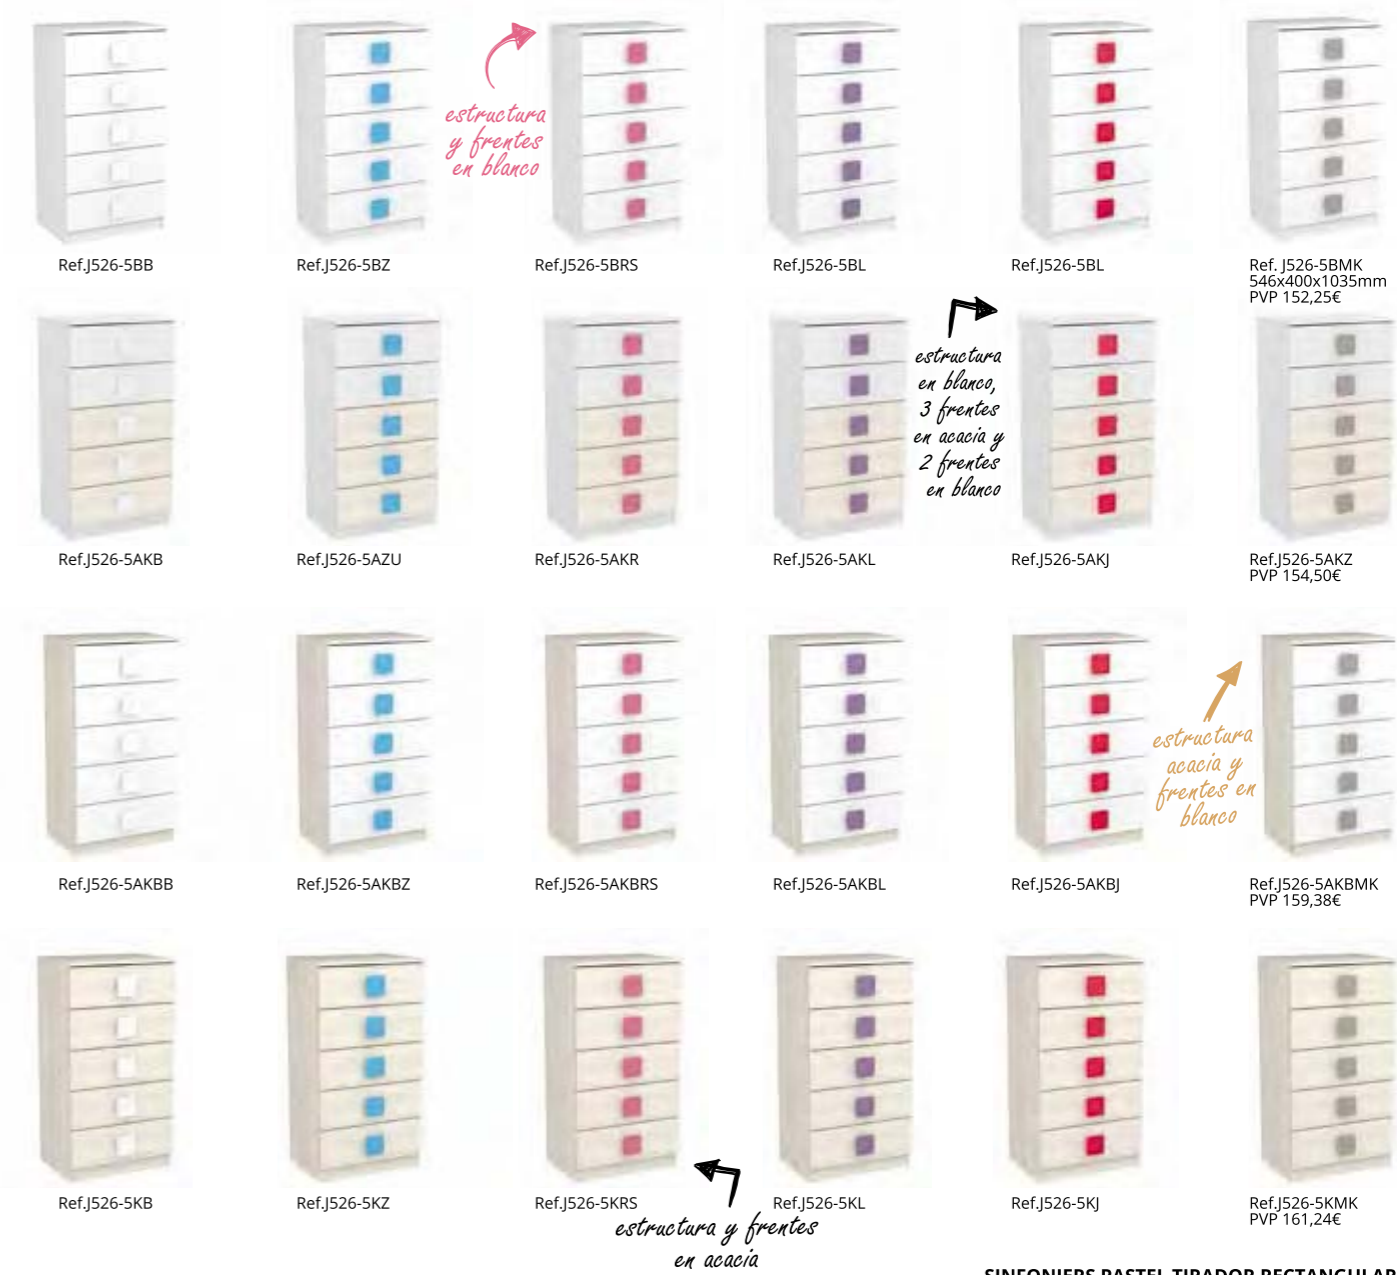

Ref. H545-BN
400x240x553mm. PVP 62,49€

Ref. H545-V

Ref. H545-RB

Ref. H552-GO
400x255x562mm. PVP 68,74€

Ref. H553-GO
265x241x690mm. PVP 74,99€

*oooooh que chio!
me encanta!*

SINFONIER NUA TIRADOR CUADRADO

Ref. J526-SBB