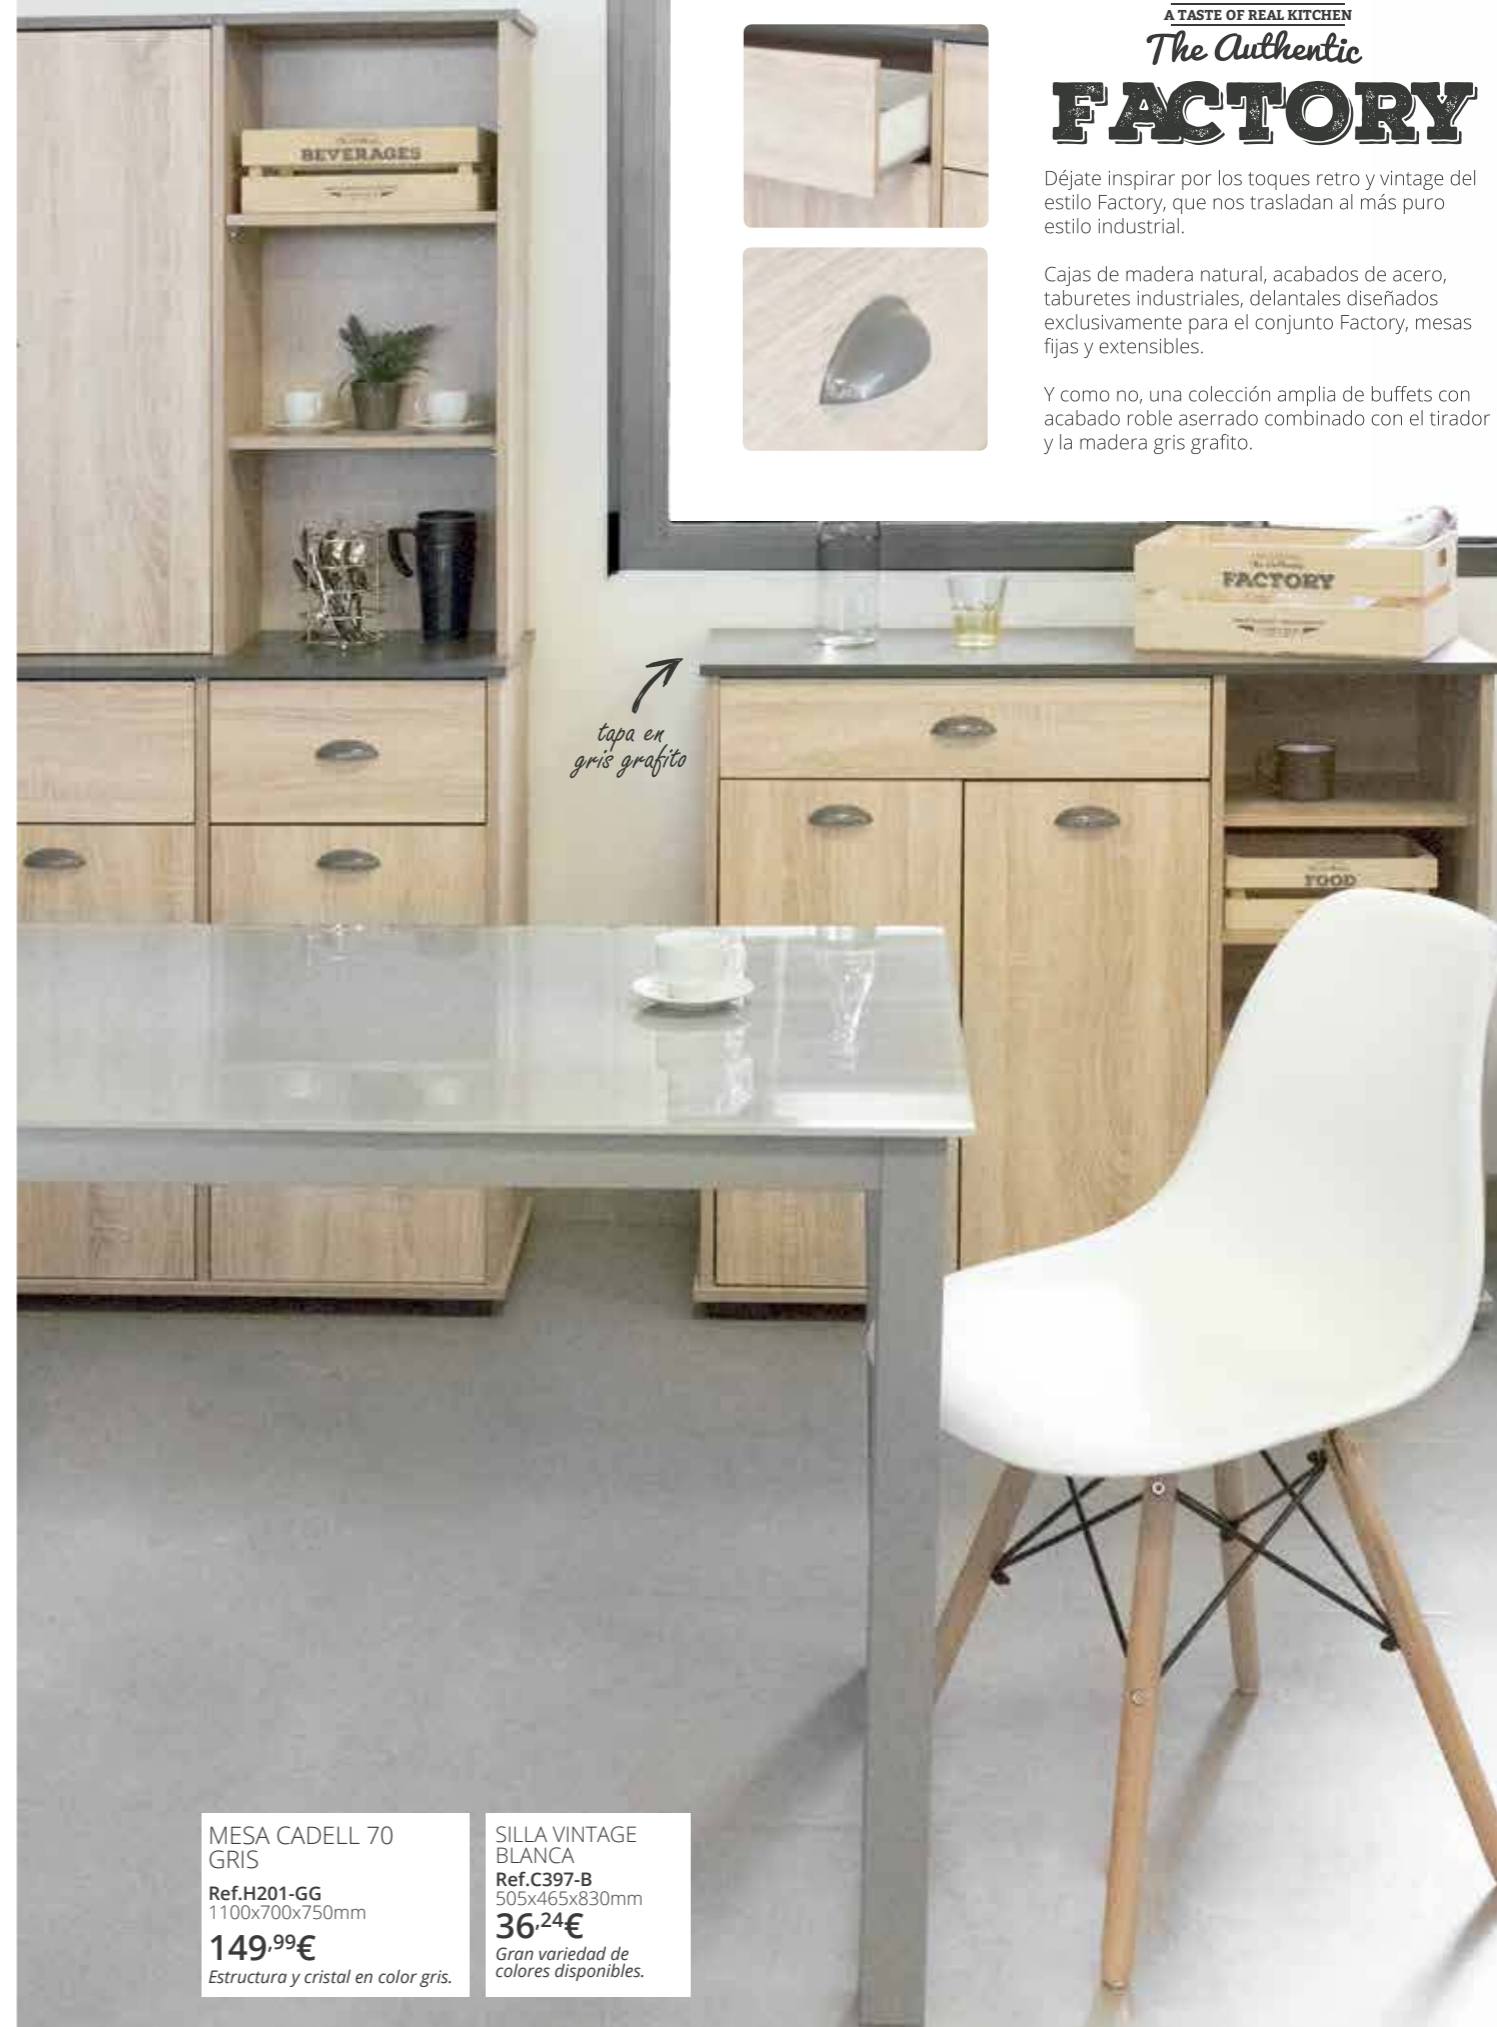

MESA CADELL 70 GRIS
Ref. H201-GG
1100x700x750mm
149,99€
Estructura y cristal en color gris.

SILLA VINTAGE BLANCA
Ref. C397-B
505x465x830mm
36,24€
Gran variedad de colores disponibles.