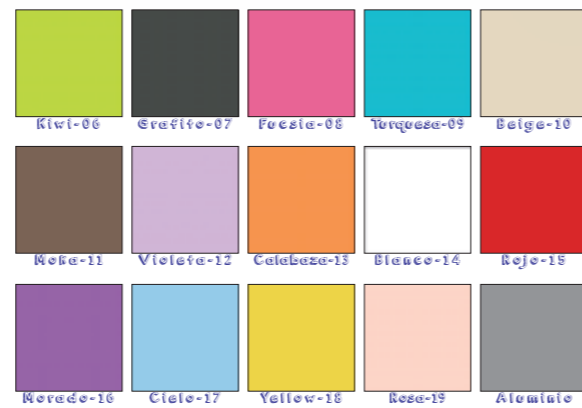

MUESTRARIO DE TIRADORES

Cuadrado