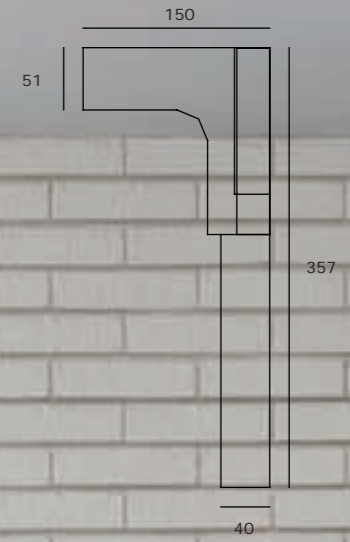

Caledonian-05

Fucsia-08

Blanco-14