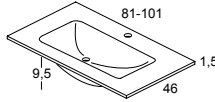

Lavabos / Washbasins