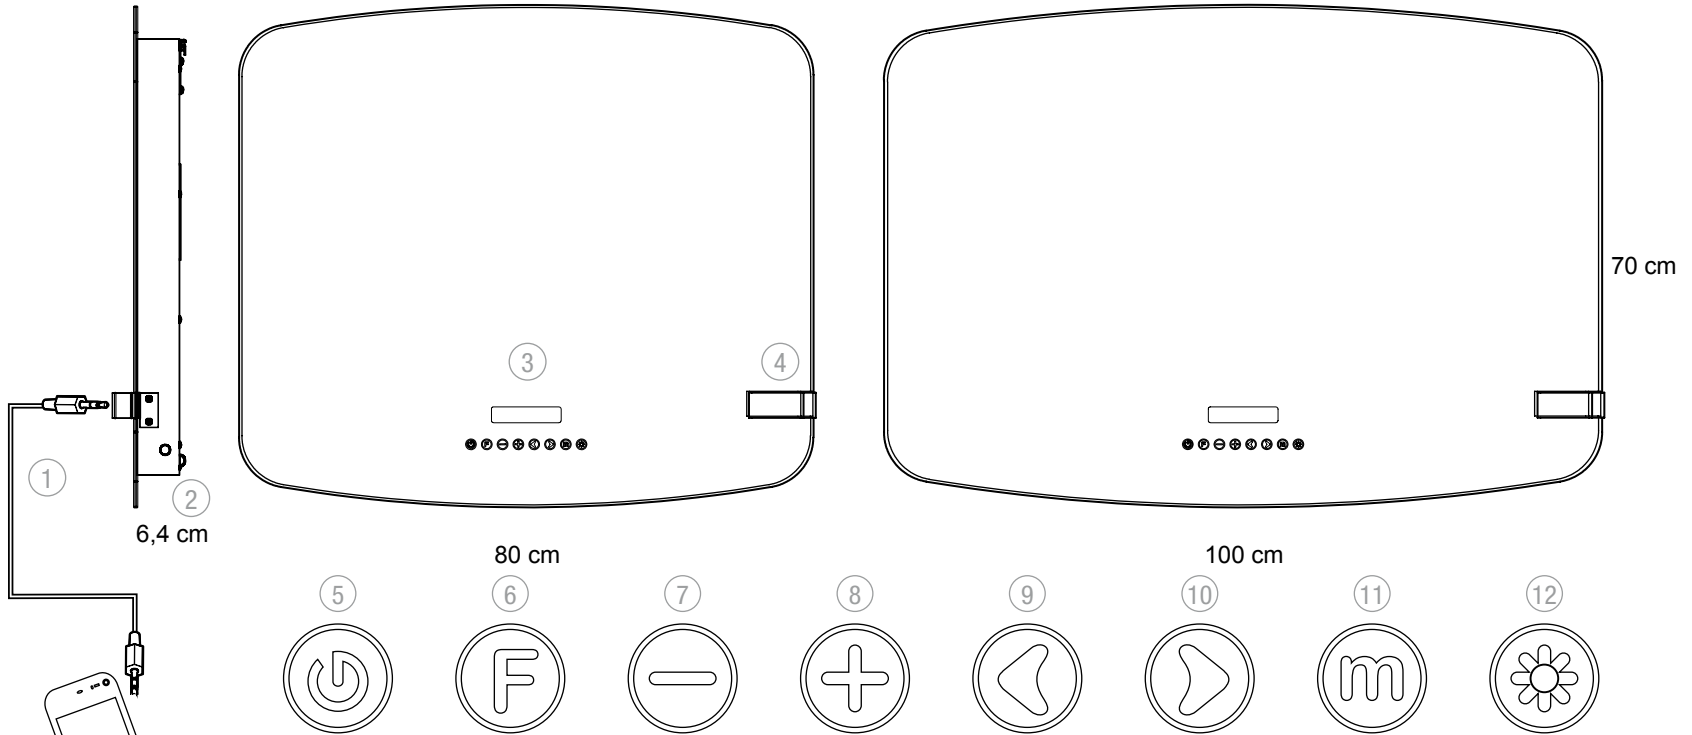

1 Cable auxiliar para audio. 2 Entrada de fuente auxiliar para conectar cualquier dispositivo reproductor de música (Smartphone, MP3, MP4). 3 Pantalla LCD retroiluminada de 16x2 caracteres donde se muestra toda la información del equipo. 4 Soporte auxiliar para colocar dispositivo. 5 Tecla de On - Off / Bloqueo de teclado (modo limpieza). 6 Tecla de funciones. 7 Tecla de disminuir volumen. 8 Tecla de aumentar volumen. 9 Tecla de buscar hacia atrás. 10 Tecla de buscar hacia delante. 11 Tecla de memorias. 12 Tecla de luminaria y sistema antivaho.	1 Auxiliary audio wire. 2 Jack connector for all music devices (Smartphone, MP3, MP4). 3 LCD screen backlit with 16x2 characters which shows all the information. 4 Auxiliary support to place of your device. 5 On - off switch / keyboard block (cleaning mode). 6 Functions keyboards. 7 Volume decrease key. 8 Volume increase key. 9 Scan backward key. 10 Scan forward key. 11 Memory key. 12 Light and demister system key.

Pantalla de Emisora de Radio - Antivaho
Sintoniza la emisora seleccionada. Un asterisco indica que el sistema antivaho está activado.

Radio Screen - Demister system
Tune into the selected channel. An asterisk indicates that the demister system is activated.

Pantalla de Fuente Auxiliar - Apagado Automático
Conexión de dispositivo externo a la entrada jack. El símbolo de un reloj de arena indica los minutos que restan para que se apague el espejo automáticamente.

Auxiliary Screen-Automatic Off switch.
External connection and jack connector. A sandtimer symbol indicates the minutes available before the mirror automatically disconnects.

Pantalla de Configuración
Configuración de la hora en modo 12H o 24H.

Setup Screen
12 hour or 24 hour display.

Pantalla de Modo Limpieza
El símbolo de una llave muestra que el modo limpieza está activado.

Cleaning Mode Screen
A key symbol displays the cleaning mode is activated.