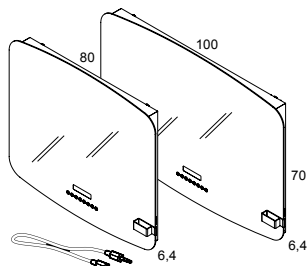

Espejos Mirrors

Dibujo técnico
Technical drawing

Nombre Name	Características Features	Medidas Measures	Ref.	P.
EMOTION	230V - 50Hz. Max. 100W.			
	Admite luminaria LED Allows LED wall light	80 100	120615 120616	782 887
	Sistema antivaho Demisting system