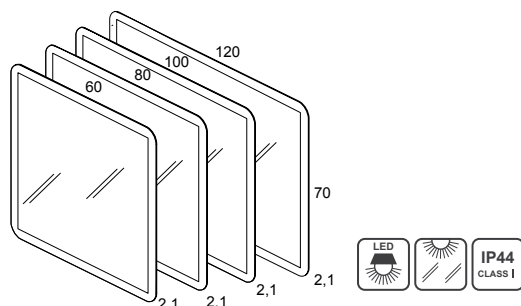

Dibujo técnico
Technical drawing

Nombre Name	Material - Color Material - Colour	Medidas Measures	Ref.	P.
STELLA	Cristal pulido Polished glass	60	121850	176
		80	121851	191
		100	121852	217
		120	121853	236