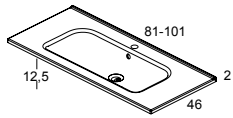

Lavabos / Washbasins