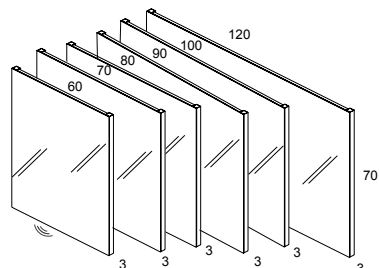

STYLE espejo / mirror

Dibujo técnico
Technical drawing

STYLE

Cromo brillo
Bright chrome

60	123886	70
70	123887	77
80	123888	85
90	123889	95
100	123890	105
120	123891	125