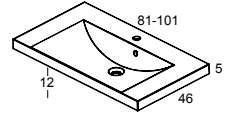

Lavabos / Washbasins