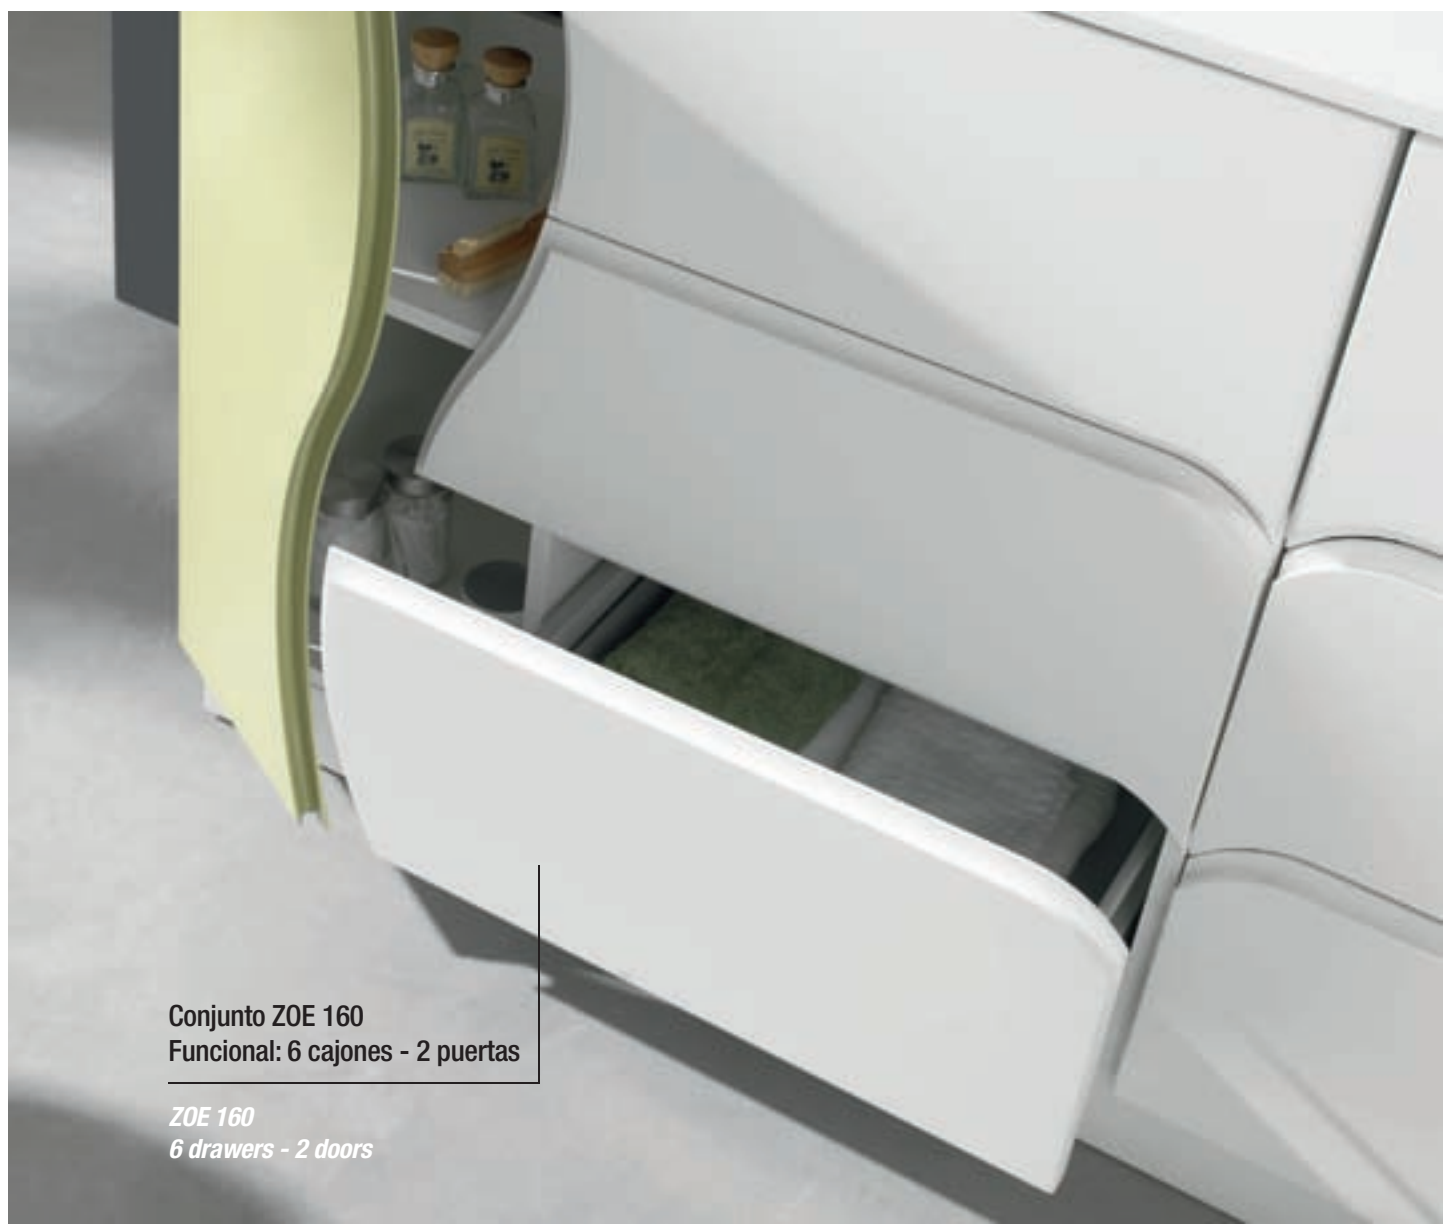

Conjunto ZOE 160
Funcional: 6 cajones - 2 puertas

ZOE 160
6 drawers - 2 doors