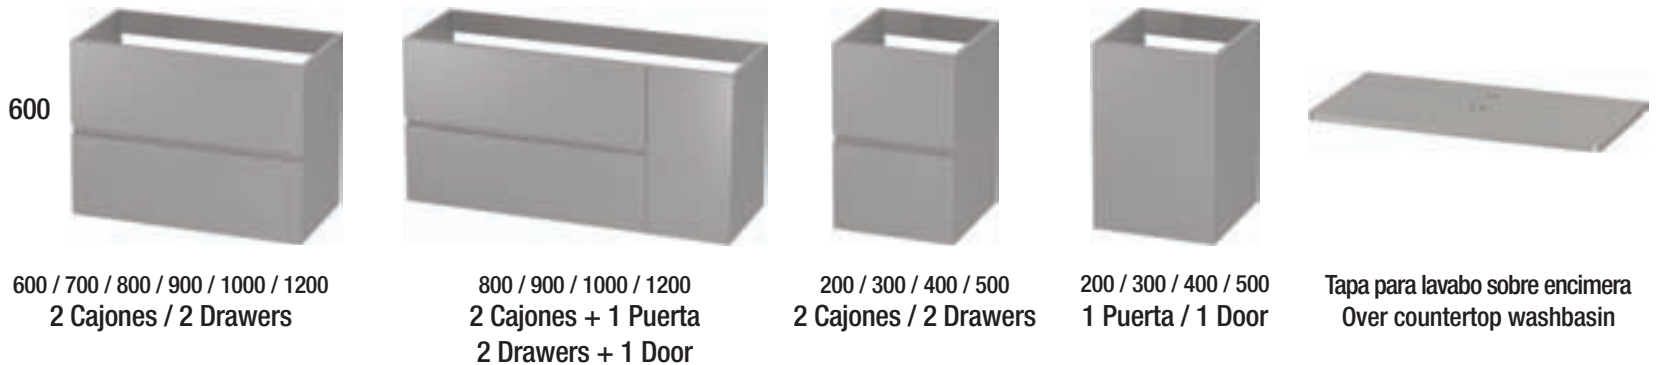

6 COLECCION NEO

CARACTERISTICAS

- Costados y frontal en MDF
- Tapas MDF protegidas con TOP COAT
- Cajones extracción total con freno
- Puertas con cierre progresivo
- Apertura tipo uñero lacado o tirador

FEATURES

- *MDF External panels*
- *The countertop protected by TOP COAT*
- *Soft close drawer*
- *Soft close door*
- *Open with handle or integrated handle*

A MEDIDA

Todos nuestros modelos
se fabrican a medida de su
espacio

NEO

Fondo / Depth: 350 / 380 / 450   Altura / Height: 600

NEO. Mueble Suspendingo // Patas cromadas opcionales de 250 mm. // Adaptados a cualquier lavabo de encimera y sobre encimera
Wall hunged. // Optional chrome legs (250 mm.) // Adapted to any countertop washbasin and to any over countertop washbasin

NEO TRES

Fondo / Depth: 350 / 380 / 450   Altura / Height: 850

NEO TRES. Incluye zócalo o patas cromadas de 12 cm. // Adaptados a cualquier lavabo de encimera
With plinth or chrome legs (12 cm.) // Adapted to any countertop washbasin