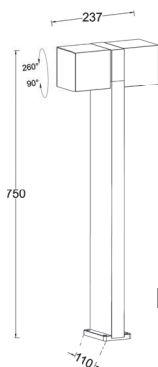

CUBA baliza

ref. 7193801118
LED 23W / 3000K
1000 lumen
IP54
antracita
PVP 116,80€