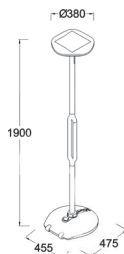

CURTIS

ref. 6908701001
LED 3 W 3000K
300 lumen
165x190x95mm
IP54
antracita
aluminio

PVP **59,20€**

BRICK

ref. 6908501308
LED 2W 4000K
150 lumen
180x478x95mm
IP44
inox

PVP **48,75€**

SOLSTEL

ref. 6907901000
LED 1,3W 4000K
100 lumen
238x119x60mm
IP44
inox

PVP **56,20€**

SOLSTEL baliza

ref. 6907903001
LED 2,3W 4000K
150 lumen
450x122x70mm
IP44
inox

PVP **67,50€**

ref. 6904101331

ref. 6904101337

ref. 6904101340

ref. 6904101339

DRAGONFLY

LED 1,2W 4000K
120 lumen
Ø102x282mm
IP54
colores varios

PVP **46,90€**

POPPY

ref. 6910802335
LED 8W 3000K
500 lumen
IP54
negro y verde

PVP **200,00€**