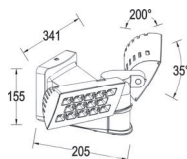

PERI

ref. 7629401331
LED 32W / 5000K
3280 lumen
IP54
aluminio
blanco

PVP 102,40€