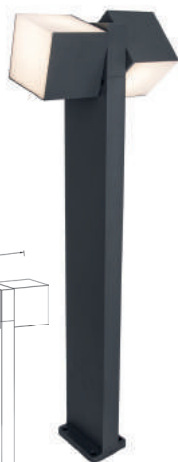

### MAYA

ref. 5198302001  
2 direcciones  
LED 15W / 3000K  
1000 lumen  
108x180x65mm  
IP44  
inox  
**PVP 41,60€**