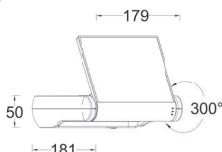

DISO

ref. 6906702335
LED 2W 4000K
200 lumen
IP44
sintético
antracita

PVP 58,10€