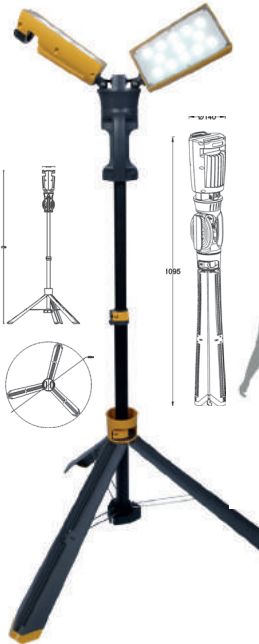

PERI XL
ref. 7629002426
LED 92W / 5000K
7000 lumen
IP54
amarillo / negro
PVP 210,00€