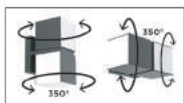

CUBA

ref. 5193801118
LED 23W / 3000K
1000 lumen
213x100x147mm
IP54
antracita
PVP 73,60€