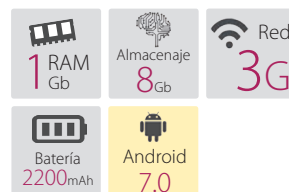

27"
69cm

189€

MN5465001

ARCHOS

Tablet
Core 101

119€

TA83160115

ARCHOS

Tablet
Access 70

64,90€

TA10160141

TOSHIBA

Leading Innovation >>>

**Disco duro
externo**
Canvio Basic

54,90€

HD2215640