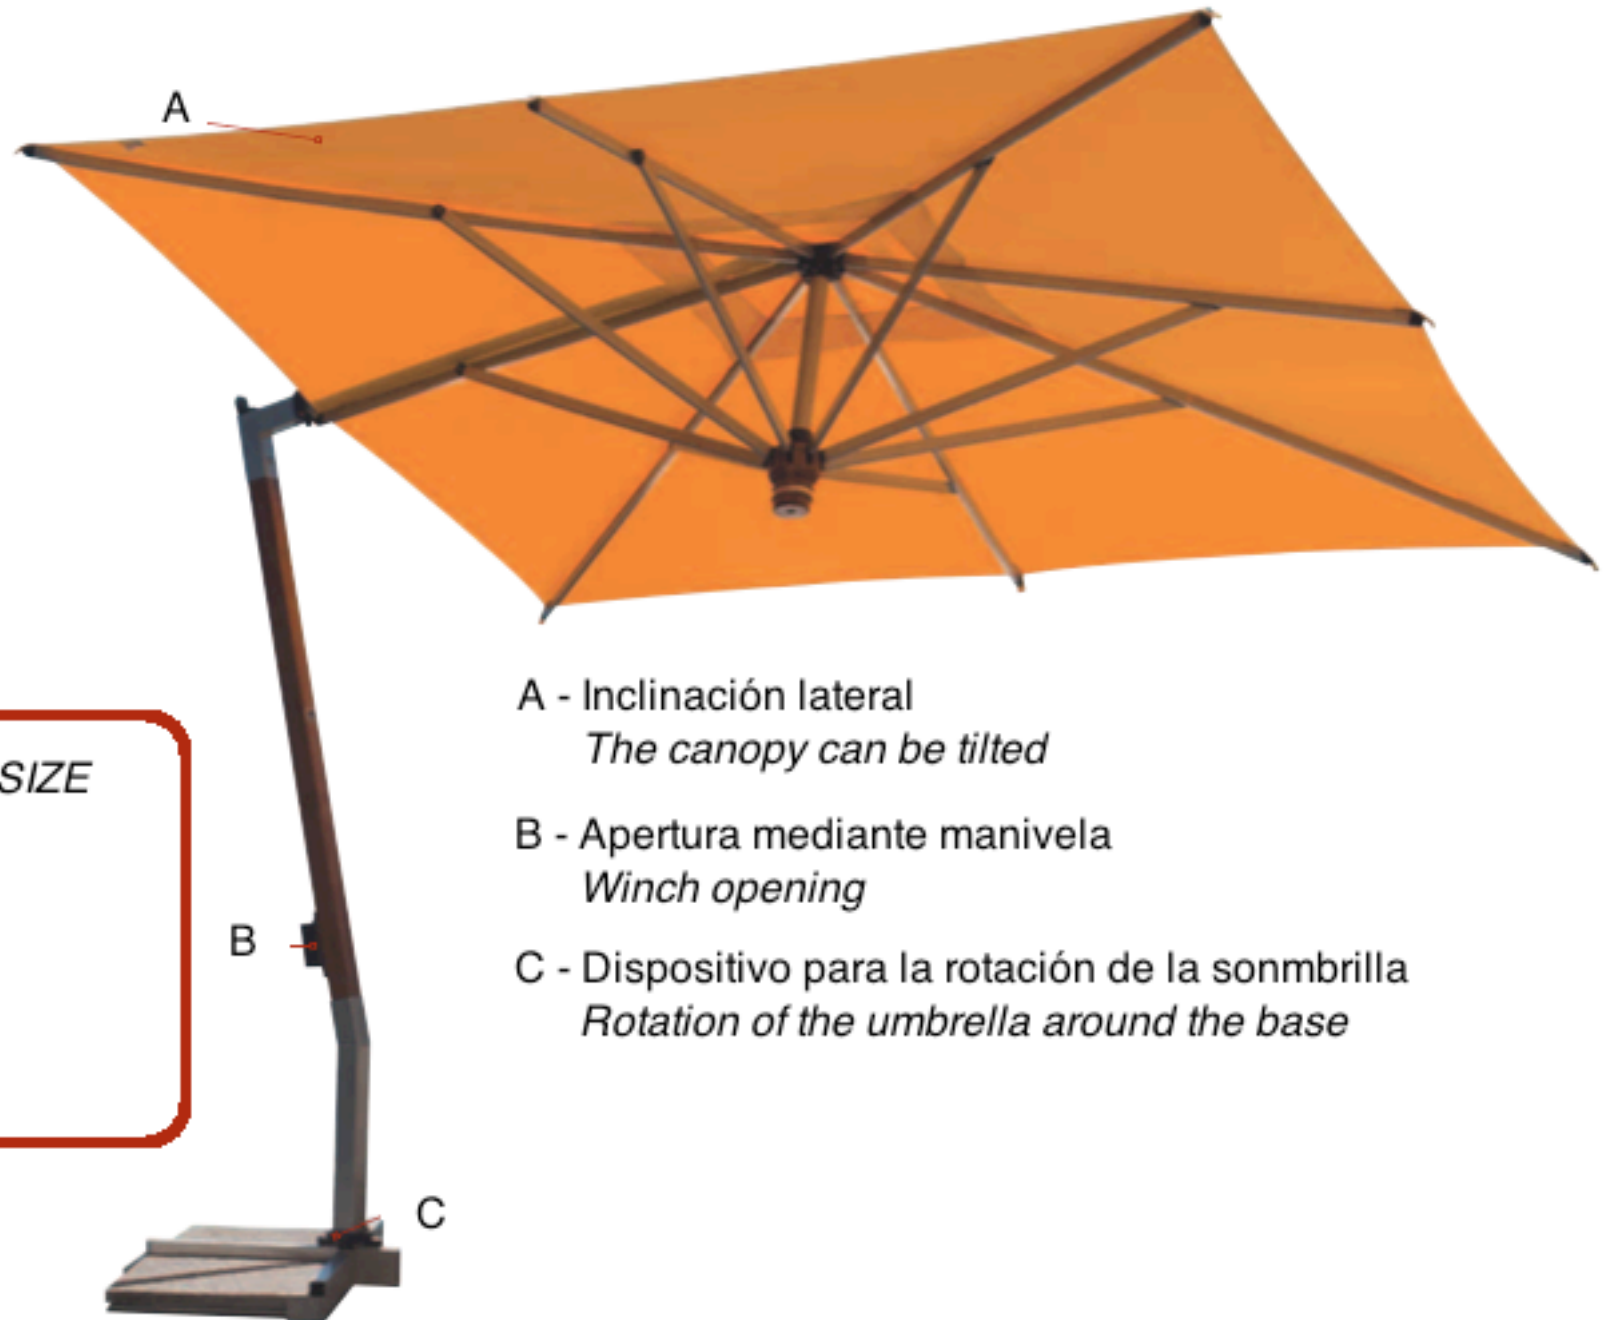

Thanks to their fashionable design, these umbrellas are a particular piece of furniture that enhances your garden. The characteristic side post allows advantage to be taken, without a central obstruction, of the entire shaded space offered by the large opening radius of the umbrella. An ideal protection against the summer heat is created, without having to renounce the pleasure of a day in open air.

ischia - madera Ø320

Ás PARASOLES

ischia teka plata 280x280

ÁS PARASOLES

ÁS PARASOLES

ischia grafito 280x280

ischia

MEDIDAS - SIZE

□	200x300
■	280x280
○	250x375
○	∅320
○	∅340

A - Inclinación lateral
The canopy can be tilted

B - Apertura mediante manivela
Winch opening

C - Dispositivo para la rotación de la sombrilla
Rotation of the umbrella around the base