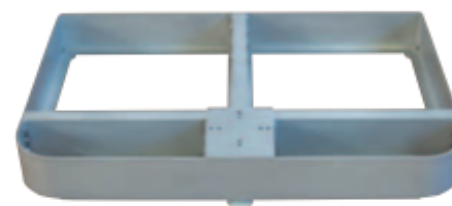

COD. GBASE000900

BASE STYLO Universal

Base enterrable de acero galvanizado
Galvanized steel base to be set into concrete

COD. GBASE004100

BASE ALU 3 H120 S/ ST C/PIE

Base desmontable en aluminio barnizado a polvo.
Necesita baldosas 50x50 cm
*Free-standing base made of powder-coated aluminium.
Requiere concrete covers 50x50 cm*