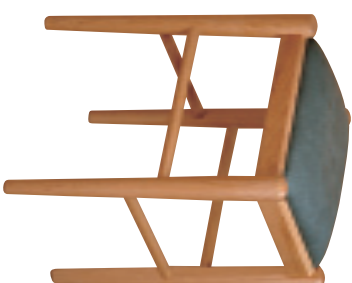

Taburete Ref. 154P
Madera Natural / Skay