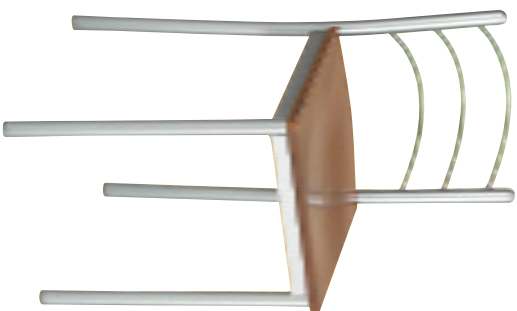

**Silla Ref. 101**  
Negra - Skay blanco

**Taburete Ref. 755**  
Plata  
Skay Granate

**Taburete Ref. 751**  
Cromo / Polipiel cosido salmón

**Taburete Ref. 156-P**  
Madera - Negal Anea

**Taburete Ref. 753**  
Plata - Madera Nogal