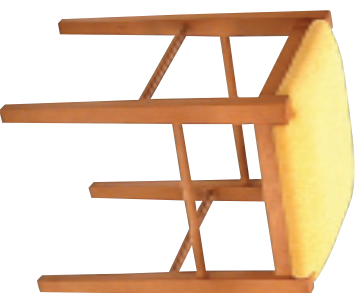

**Silla Ref. 101**  
Negra - Skay blanco

**Taburete Ref. 755**  
Plata  
Skay Granate

**Taburete Ref. 751**  
Cromo / Polipiel cosido salmón

**Taburete Ref. 156-P**  
Madera - Negal Anea

**Taburete Ref. 753**  
Plata - Madera Nogal