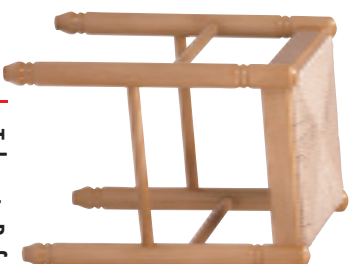

Taburete Ref. 151-P
Madera Natural - Anea