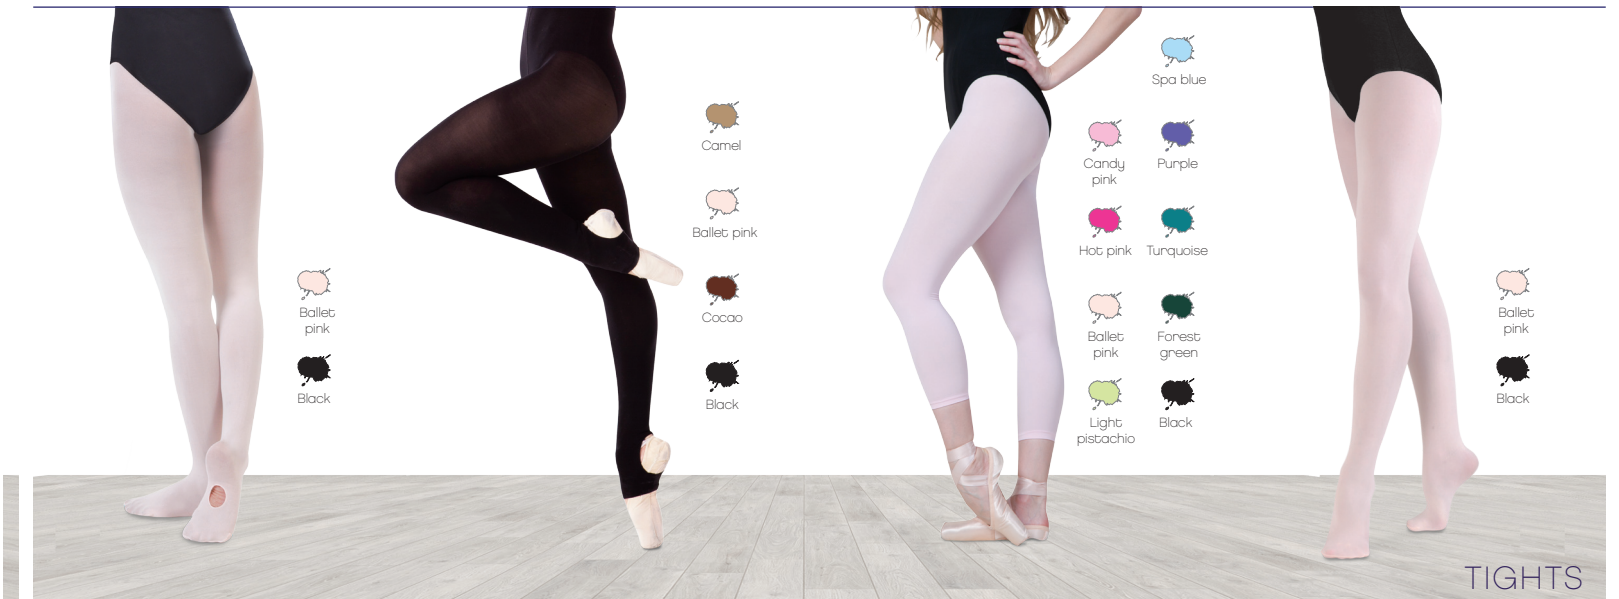

### Joanie

Y0655C  
Short with V-waist  
Cotton  
Sizes : B to H

### Jennie

Y0451  
Below the knee leggings  
Cotton  
Sizes : B to I

Ballet pink  
Black

Camel

Ballet pink

Cocao

Black

Spa blue