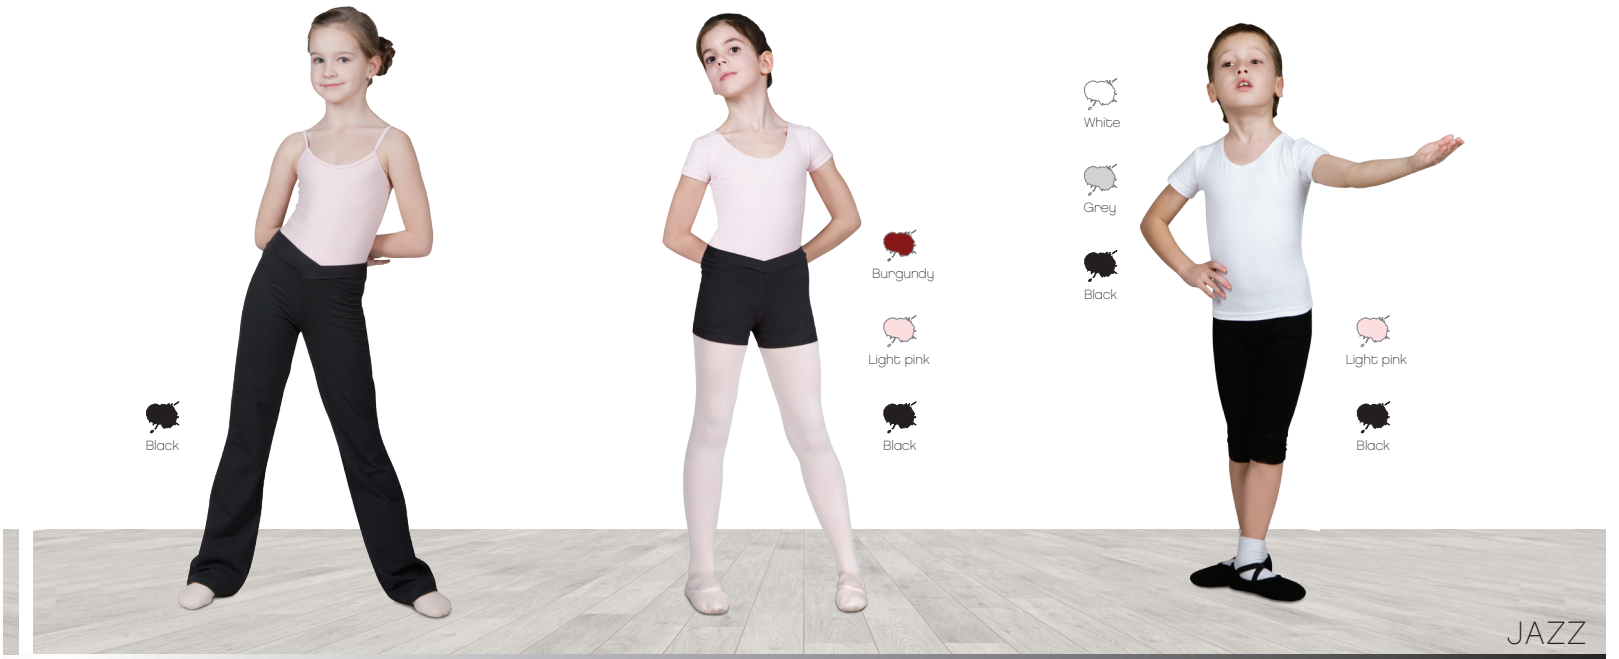

### Sammy

E113F

Unitard with drawstring waistband  
Polar fleece  
Sizes : C to H

Black

Burgundy

Light pink

Black

White