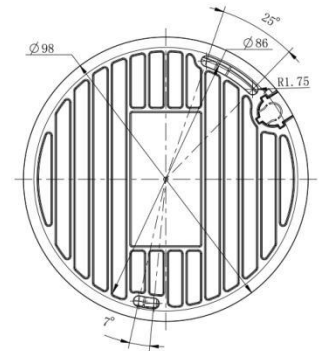

# H.265+ IR Mini Dome Network Camera

<b>System</b>	Storage	Support microSD/SDHC/SDXC Card Local Storage, up to 256G		
	Advanced Function	BLC, HLC, 2D DNR, 3D DNR, Defog, AWB, EIS, IP Address Filtering, AGC, Anti-flicker, Corridor Mode, Deblur, Watermark		
	SIP/VoIP Support	Yes, Voice & Video-over-IP		
	Event Trigger	Motion Detection, Network Disconnection, Audio Alarm, etc.		
	Event Action	FTP Upload, SMTP Upload, SD Card Record, SIP Phone, HTTP Notification, etc.		
	Video Analysis	Region Entrance, Region Exiting, Advanced Motion Detection, Tamper Detection, Line Crossing, Loitering, Human Detection, People Counting, Object Left, Object Removed		
	System Compatibility	ONVIF Profile G & Q & S & T, API		
<b>General</b>	Working Temperature	-40°C~60°C		
	Working Humidity	0~90%(Non-condensing)		
	Power Supply	PoE (802.3af)		
	Power Consumption	3.5W MAX 5W MAX (With IR on)	4W MAX 5.5W MAX (With IR on)	5.2W MAX 6.6W MAX (With IR on)
	Weight	200g		
	Dimensions	Ø97.8mmX57.9mm		
	Warranty	3/5 Years		

## Structure Diagrams

Units: mm

## Accessories Support

A01 Pole Mount

Weight: 720g  
Dimensions: 170\*51.5\*152.6mm

A03 External Corner Bracket

Weight: 900g  
Dimensions: 170\*152.5\*76.3mm

A71 Wall Mount

Weight: 530g  
Dimensions: 162\*124\*78 mm

A82 Recessed Mount

Weight: 475g  
Dimension:  $\varnothing 168.7*91.3$ mm

Milesight Technology Co., Ltd. | [www.milesight.com](http://www.milesight.com)

Contact Us: [sales@milesight.com](mailto:sales@milesight.com) [support@milesight.com](mailto:support@milesight.com)