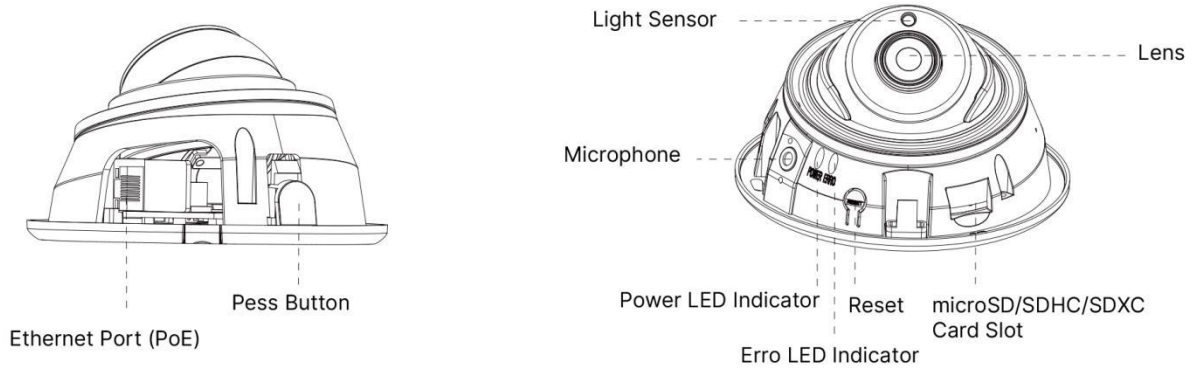

H.265+ IR Mini Dome Network Camera

Structure Diagrams

Units: mm

Accessories Support

A01 Pole Mount

Weight: 720g
Dimensions: 170*51.5*152.6mm

A03 External Corner Bracket

Weight: 900g
Dimensions: 170*152.5*76.3mm

A71 Wall Mount

Weight: 530g
Dimensions: 162*124*78 mm

A82 Recessed Mount

Weight: 475g
Dimension: $\varnothing 168.7*91.3$ mm

Milesight Technology Co., Ltd. | www.milesight.com

Contact Us: sales@milesight.com support@milesight.com

Add: 220 NE 51st Street, Oakland Park, Florida 33334, USA
Tel: +1-800-561-0485

Add: 925, Anyang SK V1 Center, LS -ro 116beon-gil, Dongan-gu, Anyang-si, Korea
Tel: +82-31-990-7732

Add: No.23 Wanghai Road, 2nd Software Park, Xiamen, China
Tel: +86-592-5922772