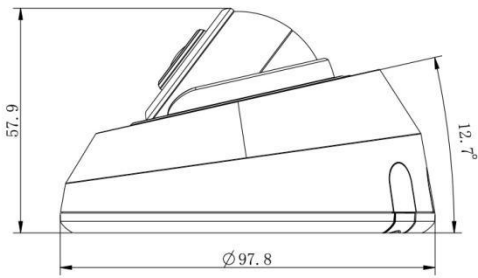

H.265+ IR Mini Dome Network Camera

Structure Diagrams

Units: mm

Accessories Support

A01 Pole Mount

Weight: 720g
Dimensions: 170*51.5*152.6mm

A03 External Corner Bracket

Weight: 900g
Dimensions: 170*152.5*76.3mm

A71 Wall Mount

Weight: 530g
Dimensions: 162*124*78 mm

A82 Recessed Mount

Weight: 475g
Dimension: $\varnothing 168.7*91.3$ mm

Milesight Technology Co., Ltd. | www.milesight.com

Contact Us: sales@milesight.com support@milesight.com

Add: 220 NE 51st Street, Oakland Park, Florida 33334, USA
Tel: +1-800-561-0485

Add: 925, Anyang SK V1 Center, LS -ro 116beon-gil, Dongan-gu, Anyang-si, Korea
Tel: +82-31-990-7732

Add: No.23 Wanghai Road, 2nd Software Park, Xiamen, China
Tel: +86-592-5922772