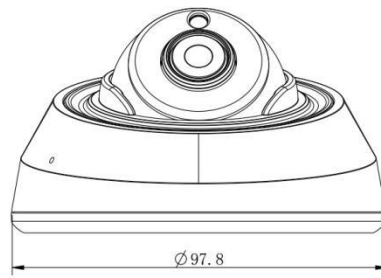

Structure Diagrams

Units: mm

Accessories Support

A01 Pole Mount

Weight: 720g
Dimensions: 170*51.5*152.6mm

A03 External Corner Bracket

Weight: 900g
Dimensions: 170*152.5*76.3mm

A71 Wall Mount

Weight: 530g
Dimensions: 162*124*78 mm

A82 Recessed Mount

Weight: 475g
Dimension: $\varnothing 168.7*91.3$ mm

Milesight Technology Co., Ltd. | www.milesight.com

Contact Us: sales@milesight.com support@milesight.com

Add: 220 NE 51st Street, Oakland Park, Florida 33334, USA
Tel: +1-800-561-0485

Add: 925, Anyang SK V1 Center, LS -ro 116beon-gil, Dongan-gu, Anyang-si, Korea
Tel: +82-31-990-7732

Add: No.23 Wanghai Road, 2nd Software Park, Xiamen, China
Tel: +86-592-5922772